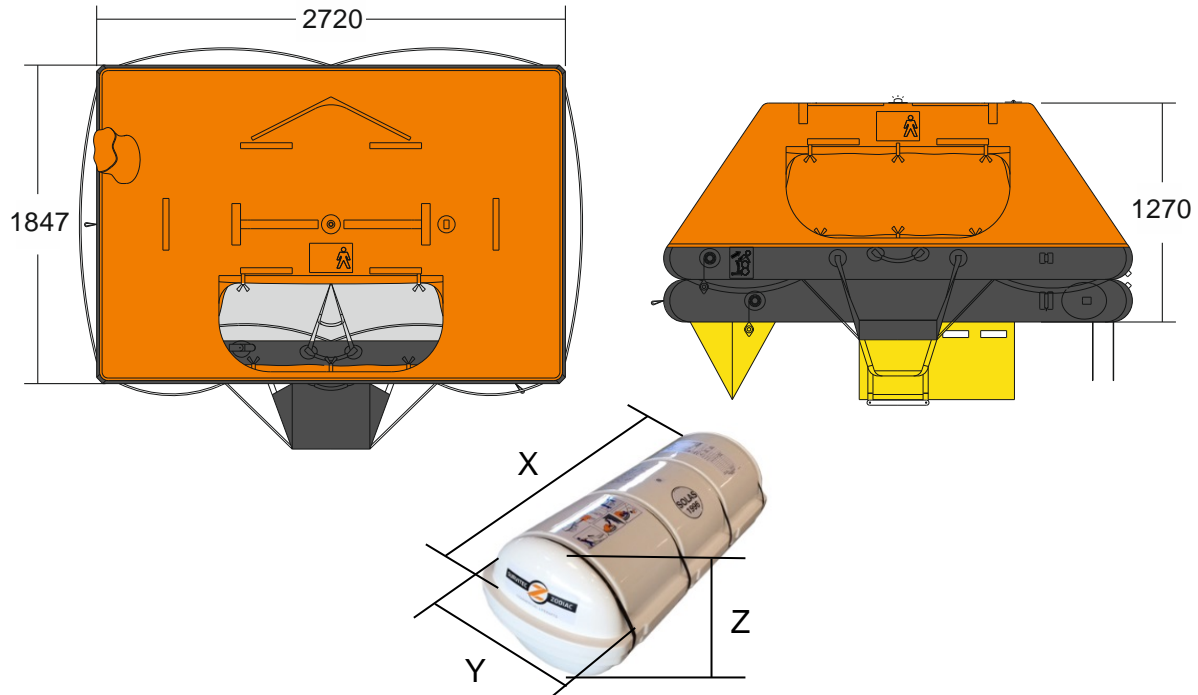

08 PERSON THROW OVER BOARD LIFERAFT

ROUND CONTAINER - SOLAS A & B PACK

08 TO	A PACK	B PACK
Container	MK10 S4	MK10 S3
<i>Dimensions</i>	X: 1260mm Y: 520mm Z: 485mm X: 4'1,50" Y: 1'8,50" Z: 1'8"	X: 1155mm Y: 470mm Z: 435mm X: 3'9,48" Y: 1'6,51" Z: 1'5,13"
Liferaft net weight	80kg / 176 lbs	57kg / 126 lbs
Height of stowage	36m / 118'	
Painter line length	46m / 151'	
Crate	X: 1355mm Y: 650mm Z: 740mm X: 4'5,35" Y: 2'1,6" Z: 2'5,14"	X: 1250mm Y: 600mm Z: 700mm X: 4'1,22" Y: 1'10,05" Z: 2'3,56"
<i>Dimensions & weight</i>	98kg / 216 lbs	72kg / 159 lbs
Towing force	2 knots 65 daN / 146 lbf	3 knots 150 daN / 337 lbf

Approvals:	EC - USCG - TC
------------	-----------------------

08 TO ROUND 25042016 KLT.doc	Issue: -	Date: 25/04/2016
------------------------------	----------	------------------

Dimensions and weight +/- 5%
 SURVITEC SAS reserves the right to change specification without notice.
 For installation, add minimum +10mm for clearance to dimensions of the container.