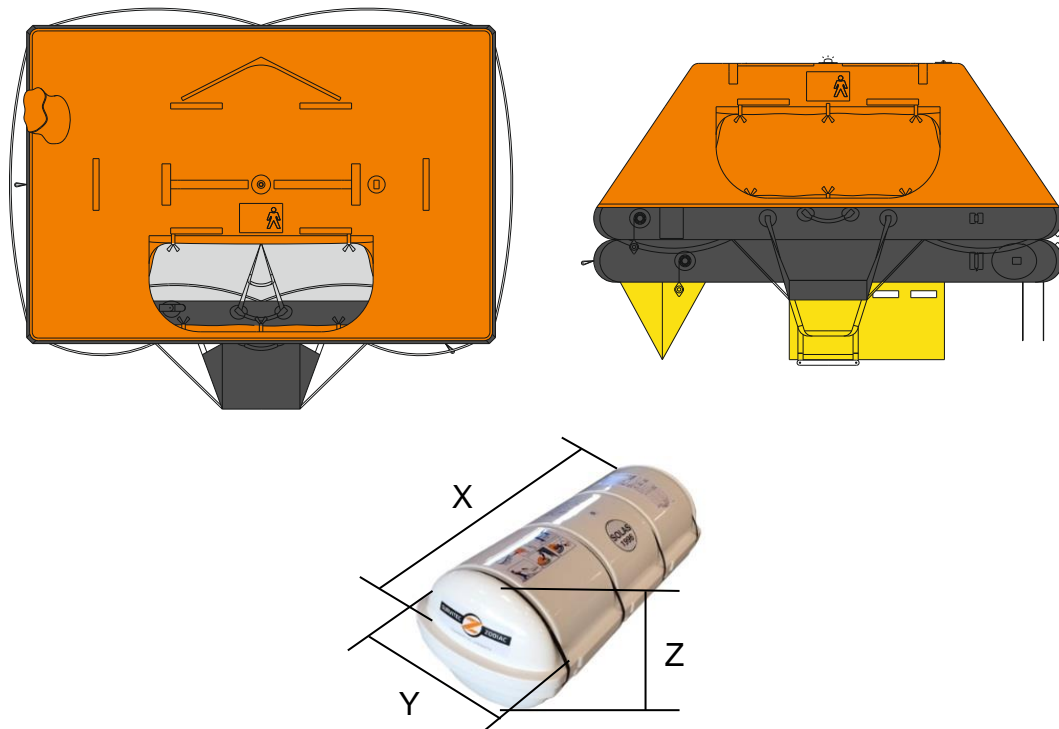

## 04 PERSON THROW OVER BOARD LIFERAFT

### ROUND CONTAINER - A & B PACK

04 TO	A PACK	B PACK
Container	<b>MK10 S3</b>	<b>MK10 S3</b>
<i>Dimensions</i>	X: 1155mm    Y: 470mm    Z: 435mm X: 3'9,48"    Y: 1'6,51"    Z: 1'5,13"	X: 1155mm    Y: 470mm    Z: 435mm X: 3'9,48"    Y: 1'6,51"    Z: 1'5,13"
Liferaft net weight	56kg / 123 lbs	48kg / 106 lbs
Height of stowage	18m / 59'	
Painter line length	28m / 92'	
Towing force	<b>2 knots</b> 58 daN / 130 lbf	<b>3 knots</b> 103 daN / 232 lbf

Approvals:	<b>USCG - TC</b>
------------	------------------

04 TO ROUND 25042016 KLT.doc	Issue: -	Date: 25/04/2016
------------------------------	----------	------------------

Dimensions and weight +/- 5%  
 SURVITEC SAS reserves the right to change specification without notice.  
 For installation, add minimum +10mm for clearance to dimensions of the container.