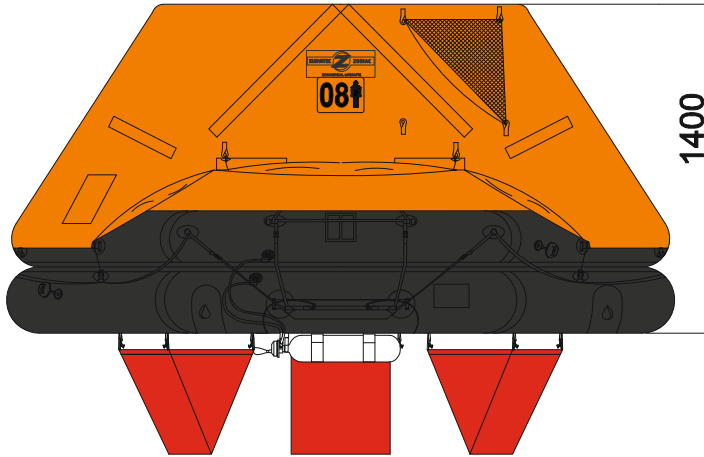

8 MAN THROW OVER BOARD LIFERAFT XTREM – LOW PROFILE CONTAINER SOLAS A & B PACK

8 MAN	A PACK			B PACK		
Container	N138H			N138		
	X: 840 mm	Y: 570 mm	Z: 340 mm	X: 840 mm	Y: 570 mm	Z: 294 mm
Dimensions	X: 2' 9,08"	Y: 1' 10,45"	Z: 1' 1,39"	X: 2' 9,08"	Y: 1' 10,45"	Z: 11,58"
Liferaft Net Weight	74 kg / 164 pounds			54 kg / 120 pounds		
Max. height stowage	18 m / 60'			18 m / 60'		
Painter line length	30 m / 99'					
Inflation Cylinder	1 x 6,7 liter					
	X: 890 mm	Y: 600 mm	Z: 360 mm	X: 890 mm	Y: 600 mm	Z: 310 mm
	X: 2' 11,04"	Y: 1' 11,63"	Z: 1' 2,18"	X: 2' 11,04"	Y: 1' 11,63"	Z: 1' 0,21"
	77 kg / 170 pounds			57 kg / 126 pounds		
	0,193 m3 / 6,79 cubic foot			0,166 m3 / 5,85 cubic foot		
Towing force	2 knots			3 knots		
Without sea anchor	42 daN			65 daN		
With sea anchor	87 daN			150 daN		

Crate

Approvals: **USCG – TC**

08 TO XTREM US TC.doc Issue: 4 Date: 20/02/2017

Dimensions and weight +/- 5%
SURVITEC SAS reserves the right to change specification without notice.
For installation, add minimum +10mm for clearance to dimensions of the container.