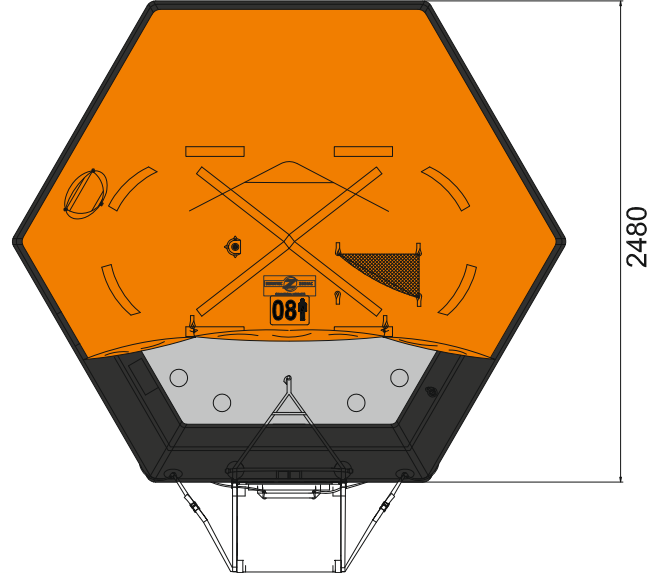

8 MAN THROW OVER BOARD LIFERAFT XTREM – LOW PROFILE CONTAINER SOLAS A & B PACK

8 MAN	A PACK			B PACK		
Container	N138H			N138		
	X: 840 mm	Y: 570 mm	Z: 340 mm	X: 840 mm	Y: 570 mm	Z: 294 mm
Dimensions	X: 2' 9,08"	Y: 1' 10,45"	Z: 1' 1,39"	X: 2' 9,08"	Y: 1' 10,45"	Z: 11,58"
Liferaft Net Weight	74 kg / 164 pounds			54 kg / 120 pounds		
Max. height stowage	18 m / 60'			18 m / 60'		
Painter line length	30 m / 99'					
Inflation Cylinder	1 x 6,7 liter					
	X: 890 mm	Y: 600 mm	Z: 360 mm	X: 890 mm	Y: 600 mm	Z: 310 mm
	X: 2' 11,04"	Y: 1' 11,63"	Z: 1' 2,18"	X: 2' 11,04"	Y: 1' 11,63"	Z: 1' 0,21"
	77 kg / 170 pounds			57 kg / 126 pounds		
	0,193 m3 / 6,79 cubic foot			0,166 m3 / 5,85 cubic foot		
Towing force	2 knots			3 knots		
Without sea anchor	42 daN			65 daN		
With sea anchor	87 daN			150 daN		

Crate

Approvals: **USCG – TC**

08 TO XTREM US TC.doc Issue: 4 Date: 20/02/2017

Dimensions and weight +/- 5%
SURVITEC SAS reserves the right to change specification without notice.
For installation, add minimum +10mm for clearance to dimensions of the container.