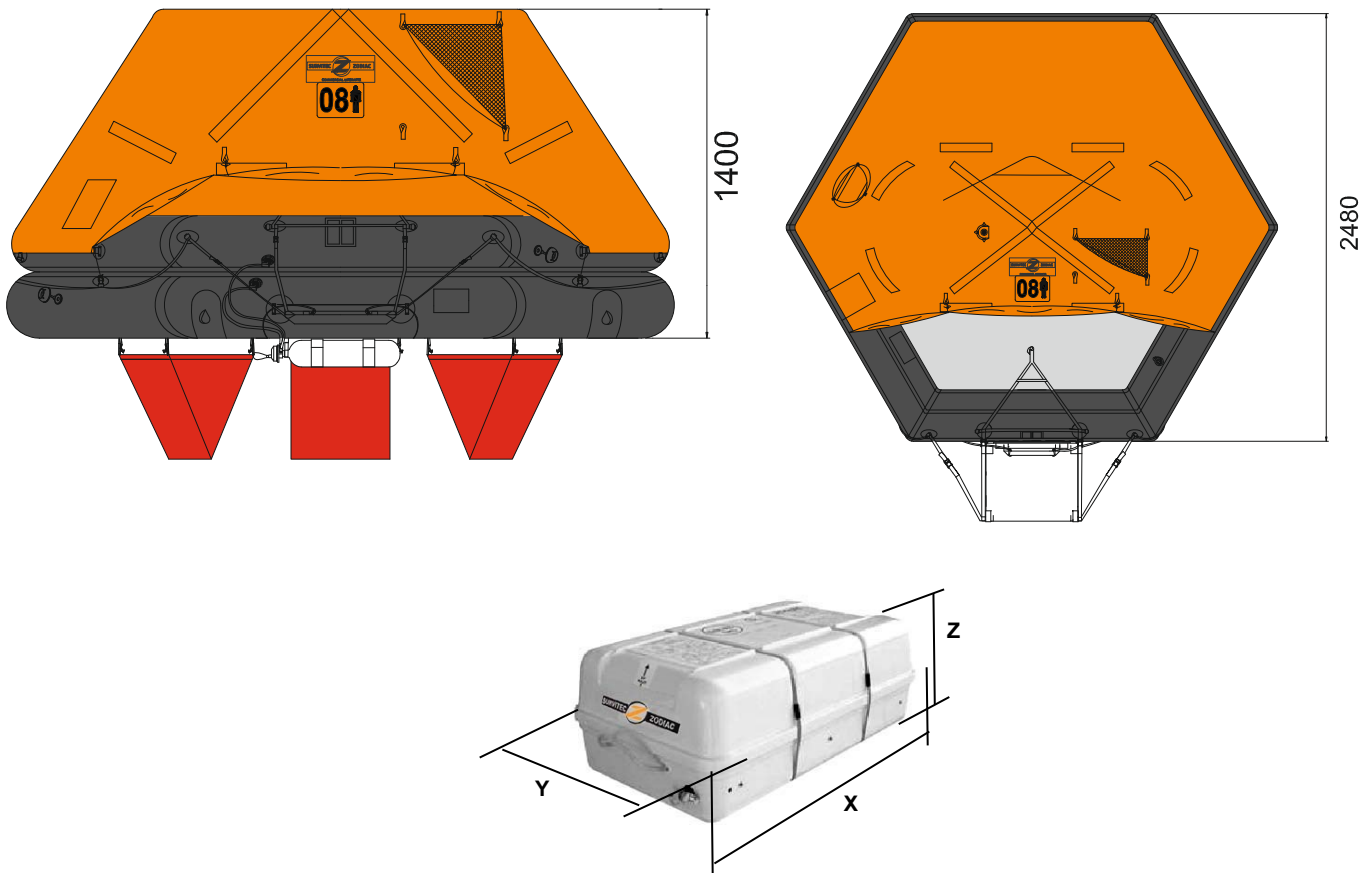

## 8 MAN THROW OVER BOARD LIFERAFT LOW PROFILE CONTAINER SOLAS A & B PACK

8 MAN	A PACK			B PACK		
Container	N135			N134		
Dimensions	X: 1088 mm	Y: 666 mm	Z: 389 mm	X: 965 mm	Y: 596 mm	Z: 380 mm
	X: 3' 6,84"	Y: 2' 2,23"	Z: 1' 3,32"	X: 3' 2"	Y: 1' 11,47"	Z: 1' 2,97"
Liferaft Net Weight	79 kg / 175 pounds			57 kg / 126 pounds		
Max. height stowage	25 m / 83'			25 m / 83'		
Painter line length	35 m / 115'					
Inflation Cylinder	1 x 6,7 liter					

 <b>Crate</b>	X: 1140 mm	Y: 690 mm	Z: 410 mm	X: 1020 mm	Y: 630 mm	Z: 400 mm
	X: 3' 8,89"	Y: 2' 3,17"	Z: 1' 4,15"	X: 3' 4,16"	Y: 2' 0,81"	Z: 1' 3,75"
	84 kg / 186 pounds			61 kg / 135 pounds		
	0,323 m3 / 11,39 cubic foot			0,258 m3 / 9,08 cubic foot		

<b>Towing force</b>	<b>2 knots</b>	<b>3 knots</b>
Without sea anchor	42 daN	65 daN
With sea anchor	87 daN	150 daN

<b>Approvals:</b>	<b>EC (MED) – BV – CCS</b>
-------------------	----------------------------

08 TO LPC EC.doc	Issue : 7	Date : 12/10/2015
------------------	-----------	-------------------

Dimensions and weight +/- 5%  
 SURVITEC SAS reserves the right to change specification without notice.  
 For installation, add minimum +10mm for clearance to dimensions of the container.