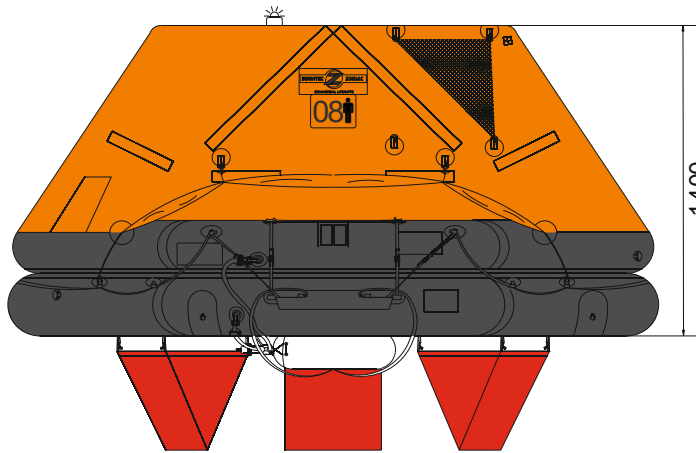

08 PERSON COASTAL LIFERAFT - UK LOW PROFILE CONTAINER

08 MAN	B PACK		
Container	N134		
Dimensions	X: 965 mm	Y: 596 mm	Z: 380 mm
	X: 3' 2"	Y: 1' 11,47"	Z: 1' 2,97"
Liferaft Net Weight	57 kg / 126 pounds		
Max. height stowage	18 m / 60'		
Painter line length	36 m / 119'		
Inflation Cylinder	1 x 6,7 liter		

 Crate	X: 1020 mm	Y: 630 mm	Z: 400 mm
	X: 3' 4,16"	Y: 2' 0,81"	Z: 1' 3,75"
	60 kg / 133 pounds		
0,258 m ³ / 9,08 cubic foot			

Towing force	2 knots	3 knots
Without sea anchor	49 daN	63 daN
With sea anchor	57 daN	138 daN

Approvals:	MCA
-------------------	------------

08 COASTAL LPC UK.doc	Issue: 4	Date: 06/02/2017
-----------------------	----------	------------------

Dimensions and weight +/- 5%
 SURVITEC SAS reserves the right to change specification without notice.
 For installation, add minimum +10mm for clearance to dimensions of the container.