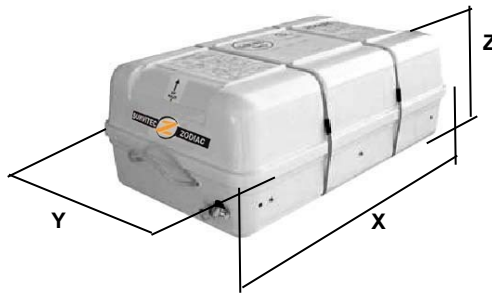

08 PERSON COASTAL LIFERAFT - UK LOW PROFILE CONTAINER

08 MAN	B PACK		
Container	N134		
Dimensions	X: 965 mm	Y: 596 mm	Z: 380 mm
	X: 3' 2"	Y: 1' 11,47"	Z: 1' 2,97"
Liferaft Net Weight	57 kg / 126 pounds		
Max. height stowage	18 m / 60'		
Painter line length	36 m / 119'		
Inflation Cylinder	1 x 6,7 liter		

 Crate	X: 1020 mm	Y: 630 mm	Z: 400 mm
	X: 3' 4,16"	Y: 2' 0,81"	Z: 1' 3,75"
	60 kg / 133 pounds		
0,258 m ³ / 9,08 cubic foot			

Towing force	2 knots	3 knots
Without sea anchor	49 daN	63 daN
With sea anchor	57 daN	138 daN

Approvals:	MCA
-------------------	------------

08 COASTAL LPC UK.doc	Issue: 4	Date: 06/02/2017
-----------------------	----------	------------------

Dimensions and weight +/- 5%
 SURVITEC SAS reserves the right to change specification without notice.
 For installation, add minimum +10mm for clearance to dimensions of the container.