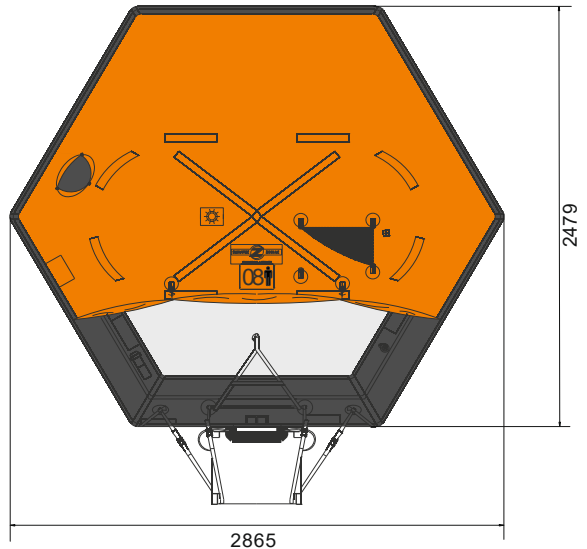

08 PERSON COASTAL LIFERAFT - UK LOW PROFILE CONTAINER

08 MAN	B PACK		
Container	N134		
Dimensions	X: 965 mm	Y: 596 mm	Z: 380 mm
	X: 3' 2"	Y: 1' 11,47"	Z: 1' 2,97"
Liferaft Net Weight	57 kg / 126 pounds		
Max. height stowage	18 m / 60'		
Painter line length	36 m / 119'		
Inflation Cylinder	1 x 6,7 liter		

 Crate	X: 1020 mm	Y: 630 mm	Z: 400 mm
	X: 3' 4,16"	Y: 2' 0,81"	Z: 1' 3,75"
	60 kg / 133 pounds		
0,258 m ³ / 9,08 cubic foot			

Towing force	2 knots	3 knots
Without sea anchor	49 daN	63 daN
With sea anchor	57 daN	138 daN

Approvals:	MCA
-------------------	------------

08 COASTAL LPC UK.doc	Issue: 4	Date: 06/02/2017
-----------------------	----------	------------------

Dimensions and weight +/- 5%
 SURVITEC SAS reserves the right to change specification without notice.
 For installation, add minimum +10mm for clearance to dimensions of the container.