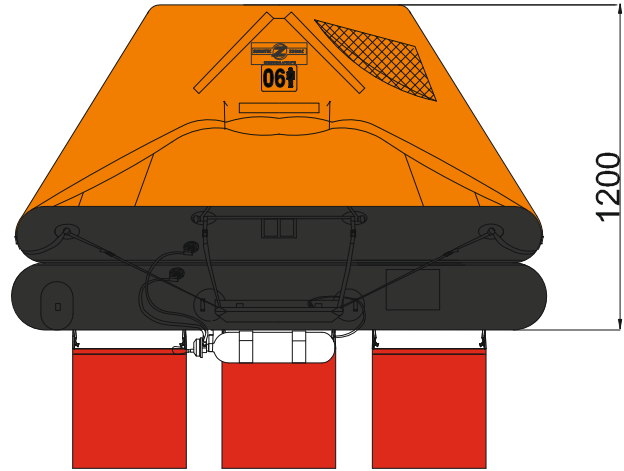

## 6 MAN THROW OVER BOARD LIFERAFT LOW PROFILE CONTAINER SOLAS A & B PACK

6 MAN	A PACK			B PACK		
Container	N134			N133		
Dimensions	X: 965 mm X: 3' 2"	Y: 596 mm Y: 1' 11,47"	Z: 380 mm Z: 1' 2,97"	X: 924 mm X: 3' 0,38"	Y: 574 mm Y: 1' 10,6"	Z: 359 mm Z: 1' 2,14"
Liferaft Net Weight	66 kg / 146 pounds			51 kg / 113 pounds		
Max. height stowage	18 m / 60'			20 m / 66'		
Painter line length	30 m / 99'					
Inflation Cylinder	1 x 4 liter					
 <b>Crate</b>	X: 1020 mm X: 3' 4,16"	Y: 630 mm Y: 2' 0,81"	Z: 400 mm Z: 1' 3,75"	X: 980 mm X: 3' 2,59"	Y: 600 mm Y: 1' 11,63"	Z: 380 mm Z: 1' 2,97"
	70 kg / 155 pounds			54 kg / 120 pounds		
	0,258 m3 / 9,08 cubic foot			0,224 m3 / 7,89 cubic foot		
<b>Towing force</b>	<b>2 knots</b>			<b>3 knots</b>		
Without sea anchor	35 daN			60 daN		
With sea anchor	80 daN			145 daN		

**Approvals:** **EC (MED) – USCG – TC – BV – CCS**

06 TO LPC.doc Issue : 6 Date : 12/10/2015

Dimensions and weight +/- 5%  
SURVITEC SAS reserves the right to change specification without notice.  
For installation, add minimum +10mm for clearance to dimensions of the container.