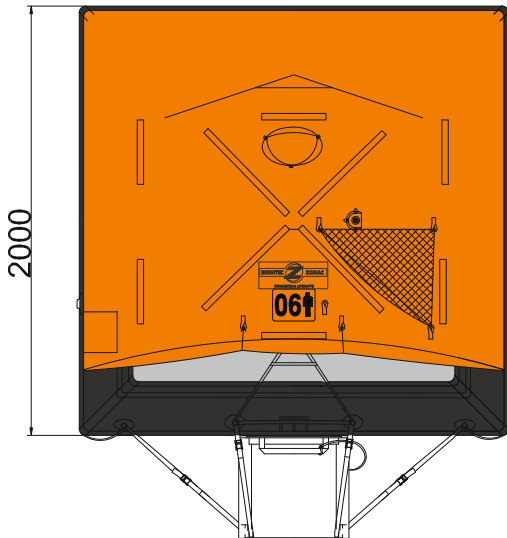

## 6 MAN THROW OVER BOARD LIFERAFT LOW PROFILE CONTAINER SOLAS A & B PACK

6 MAN	A PACK			B PACK		
Container	N134			N133		
Dimensions	X: 965 mm X: 3' 2"	Y: 596 mm Y: 1' 11,47"	Z: 380 mm Z: 1' 2,97"	X: 924 mm X: 3' 0,38"	Y: 574 mm Y: 1' 10,6"	Z: 359 mm Z: 1' 2,14"
Liferaft Net Weight	66 kg / 146 pounds			51 kg / 113 pounds		
Max. height stowage	18 m / 60'			20 m / 66'		
Painter line length	30 m / 99'					
Inflation Cylinder	1 x 4 liter					
 <b>Crate</b>	X: 1020 mm X: 3' 4,16"	Y: 630 mm Y: 2' 0,81"	Z: 400 mm Z: 1' 3,75"	X: 980 mm X: 3' 2,59"	Y: 600 mm Y: 1' 11,63"	Z: 380 mm Z: 1' 2,97"
	70 kg / 155 pounds			54 kg / 120 pounds		
	0,258 m3 / 9,08 cubic foot			0,224 m3 / 7,89 cubic foot		
<b>Towing force</b>	<b>2 knots</b>			<b>3 knots</b>		
Without sea anchor	35 daN			60 daN		
With sea anchor	80 daN			145 daN		

**Approvals:** **EC (MED) – USCG – TC – BV – CCS**

06 TO LPC.doc Issue : 6 Date : 12/10/2015

Dimensions and weight +/- 5%  
SURVITEC SAS reserves the right to change specification without notice.  
For installation, add minimum +10mm for clearance to dimensions of the container.