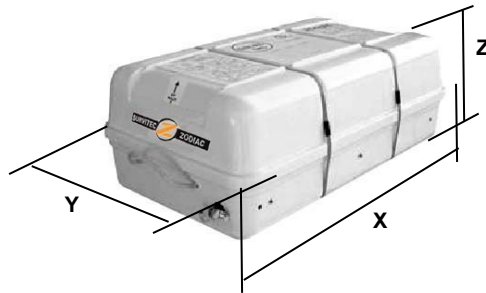

## 6 MAN THROW OVER BOARD LIFERAFT LOW PROFILE CONTAINER SOLAS A & B PACK

6 MAN	A PACK			B PACK		
Container	N134			N133		
Dimensions	X: 965 mm X: 3' 2"	Y: 596 mm Y: 1' 11,47"	Z: 380 mm Z: 1' 2,97"	X: 924 mm X: 3' 0,38"	Y: 574 mm Y: 1' 10,6"	Z: 359 mm Z: 1' 2,14"
Liferaft Net Weight	66 kg / 146 pounds			51 kg / 113 pounds		
Max. height stowage	18 m / 60'			20 m / 66'		
Painter line length	30 m / 99'					
Inflation Cylinder	1 x 4 liter					
 <b>Crate</b>	X: 1020 mm X: 3' 4,16"	Y: 630 mm Y: 2' 0,81"	Z: 400 mm Z: 1' 3,75"	X: 980 mm X: 3' 2,59"	Y: 600 mm Y: 1' 11,63"	Z: 380 mm Z: 1' 2,97"
	70 kg / 155 pounds			54 kg / 120 pounds		
	0,258 m3 / 9,08 cubic foot			0,224 m3 / 7,89 cubic foot		
<b>Towing force</b>	<b>2 knots</b>			<b>3 knots</b>		
Without sea anchor	35 daN			60 daN		
With sea anchor	80 daN			145 daN		

**Approvals:** **EC (MED) – USCG – TC – BV – CCS**

06 TO LPC.doc Issue : 6 Date : 12/10/2015

Dimensions and weight +/- 5%  
SURVITEC SAS reserves the right to change specification without notice.  
For installation, add minimum +10mm for clearance to dimensions of the container.