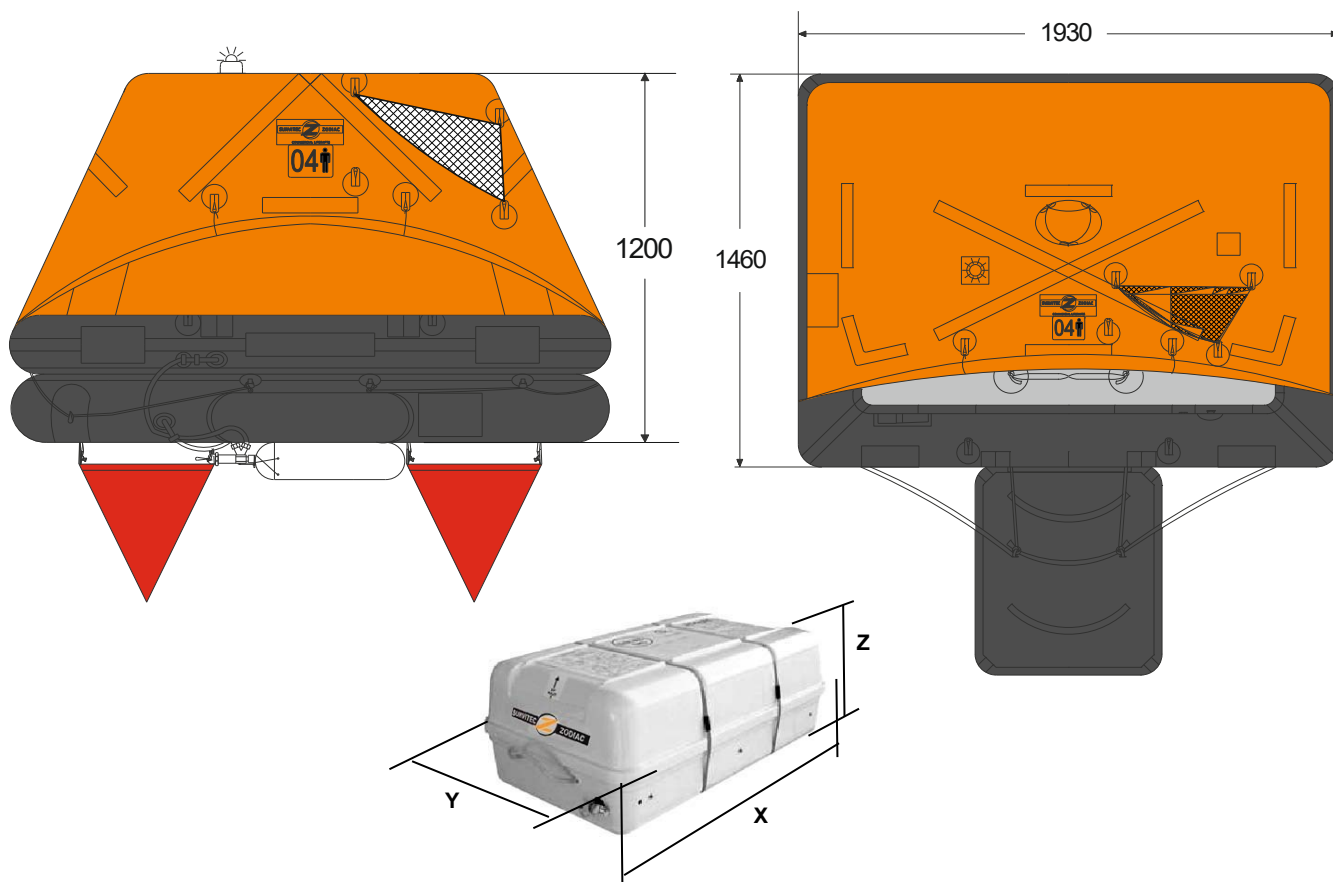

4 MAN THROW OVER BOARD LIFERAFT LOW PROFILE CONTAINER A & B PACK

4 MAN	A PACK			B PACK		
Container	N133			N133		
Dimensions	X: 924 mm X: 3' 0,38"	Y: 574 mm Y: 1' 10,6"	Z: 359 mm Z: 1' 2,14"	X: 924 mm X: 3' 0,38"	Y: 574 mm Y: 1' 10,6"	Z: 359 mm Z: 1' 2,14"
Liferaft Net Weight	54 kg / 120 pounds			46 kg / 102 pounds		
Max. height storage	20 m / 66'			20 m / 66'		
Painter line length	30 m / 99'					
Inflation Cylinder	1 x 4 litre					

 Crate	X: 980 mm X: 3' 2,59"	Y: 600 mm Y: 1' 11,63"	Z: 380 mm Z: 1' 2,97"	X: 980 mm X: 3' 2,59"	Y: 600 mm Y: 1' 11,63"	Z: 380 mm Z: 1' 2,97"
	57 kg / 126 pounds			49 kg / 109 pounds		
	0,224 m3 / 7,89 cubic foot			0,224 m3 / 7,89 cubic foot		

Towing force	2 knots	3 knots
Without sea anchor	35 daN	60 daN
With sea anchor	80 daN	145 daN

Approvals:	USCG - TC
-------------------	------------------

04 TO LPC.doc	Issue: 4	Date: 08/02/2017
---------------	----------	------------------

Dimensions and weight +/- 5%
SURVITEC SAS reserves the right to change specification without notice.
For installation, add minimum +10mm for clearance to dimensions of the container.