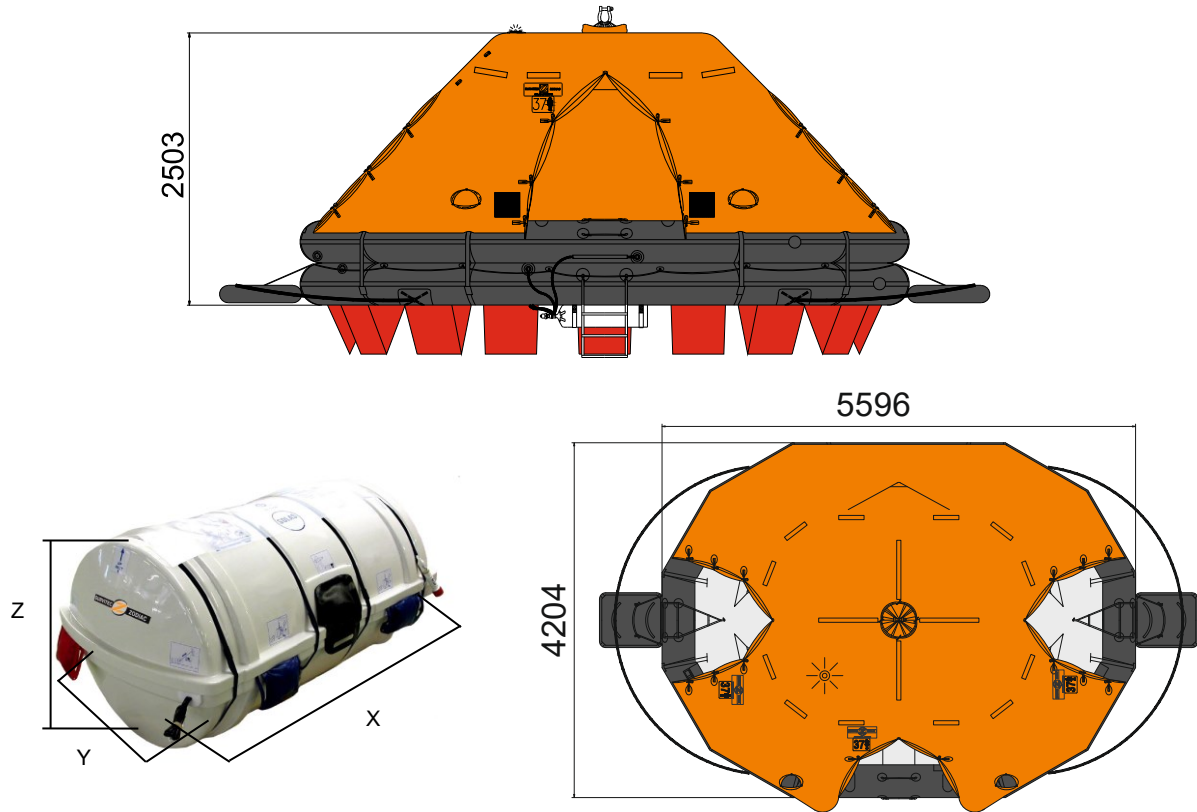

## 37 PERSON DAVIT LAUNCHED SELF RIGHTING LIFERAFT ROUND CONTAINER

37 MAN	A PACK			B PACK		
Container	N17B			N18B		
Dimensions	X: 1500 mm	Y: 950 mm	Z: 945 mm	X: 1560 mm	Y: 850 mm	Z: 835 mm
	X: 4' 11,06"	Y: 3' 1,41"	Z: 3' 1,21"	X: 5' 1,42"	Y: 2' 9,47"	Z: 2' 8,88"
Liferaft Net Weight	315 kg / 695 pounds			230 kg / 508 pounds		
Max. height stowage	25 m / 83'			25 m / 83'		
Painter line length	35 m / 115'					
Inflation Cylinder	1 x 20 liter + 1 x 24 liter					

 <b>Crate</b>	X: 1580 mm	Y: 1050 mm	Z: 1130 mm	X: 1640 mm	Y: 940 mm	Z: 1010 mm
	X: 5' 2,21"	Y: 3' 5,34"	Z: 3' 8,49"	X: 5' 4,57"	Y: 3' 1,01"	Z: 3' 3,77"
	340 kg / 750 pounds			255 kg / 563 pounds		
	1,875 m3 / 66,2 cubic foot			1,558 m3 / 54,98 cubic foot		

<b>Towing force</b>	<b>2 knots</b>	<b>3 knots</b>
Without sea anchor	128 daN	230 daN
With sea anchor	184 daN	320 daN

<b>Davit requirement</b>	Used only with davit Ned Deck CAR35
--------------------------	-------------------------------------

<b>Approvals:</b>	<b>EC (MED) – TC – BV</b>
-------------------	---------------------------

37 DL SR cont rond.doc	Issue: 7	Date: 20/01/2020
------------------------	----------	------------------

Dimensions and weight +/- 5%  
 SURVITEC SAS reserves the right to change specification without notice.  
 For installation, add minimum +10mm for clearance to dimensions of the container.