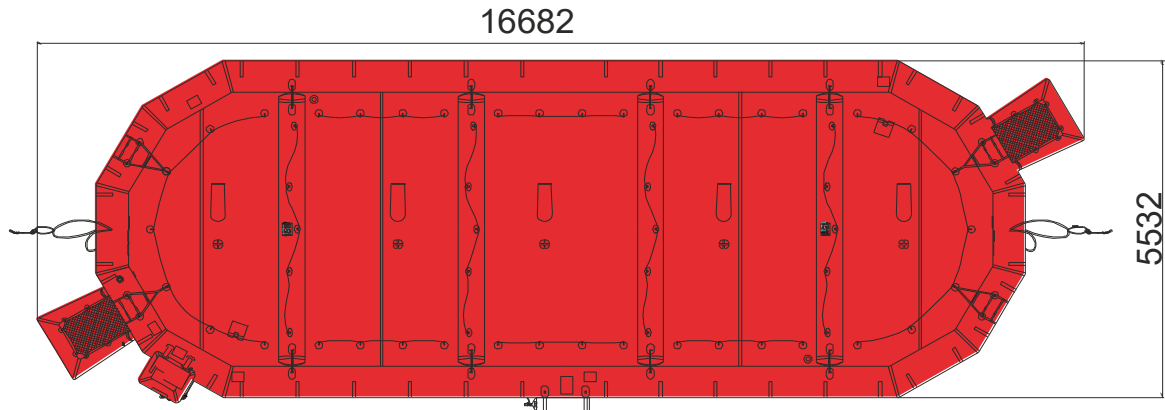

IBA 151 MAN VENTURI OPEN REVERSIBLE INFLATABLE LIFERAFT ROUND CONTAINER

151 MAN V			
Container	N20		
Dimensions	X: 1560 mm	Y: 952 mm	Z: 960 mm
	X: 5' 1,42"	Y: 3' 1,49"	Z: 3' 1,8"
Liferaft Net Weight	313 kg / 691 pounds		
Max. height stowage	15 m / 50'		
Painter line length	32 m / 105'		
Inflation Cylinder	2 x 27 liter + 1x 2,83 liter		

 Crate	X: 1650 mm	Y: 1050 mm	Z: 1170 mm
	X: 5' 4,97"	Y: 3' 5,34"	Z: 3' 10,07"
	355 kg / 783 pounds		
2,028 m ³ / 71,58 cubic foot			

Towing force	2 knots	3 knots
Without sea anchor	215 daN	330 daN
With sea anchor	320 daN	450 daN

Approvals:	USCG
-------------------	-------------

IBA 151 V cont rond.doc	Issue: 4	Date: 21/02/2017
-------------------------	----------	------------------

Dimensions and weight +/- 5%
SURVITEC SAS reserves the right to change specification without notice.
For installation, add minimum +10mm for clearance to dimensions of the container.