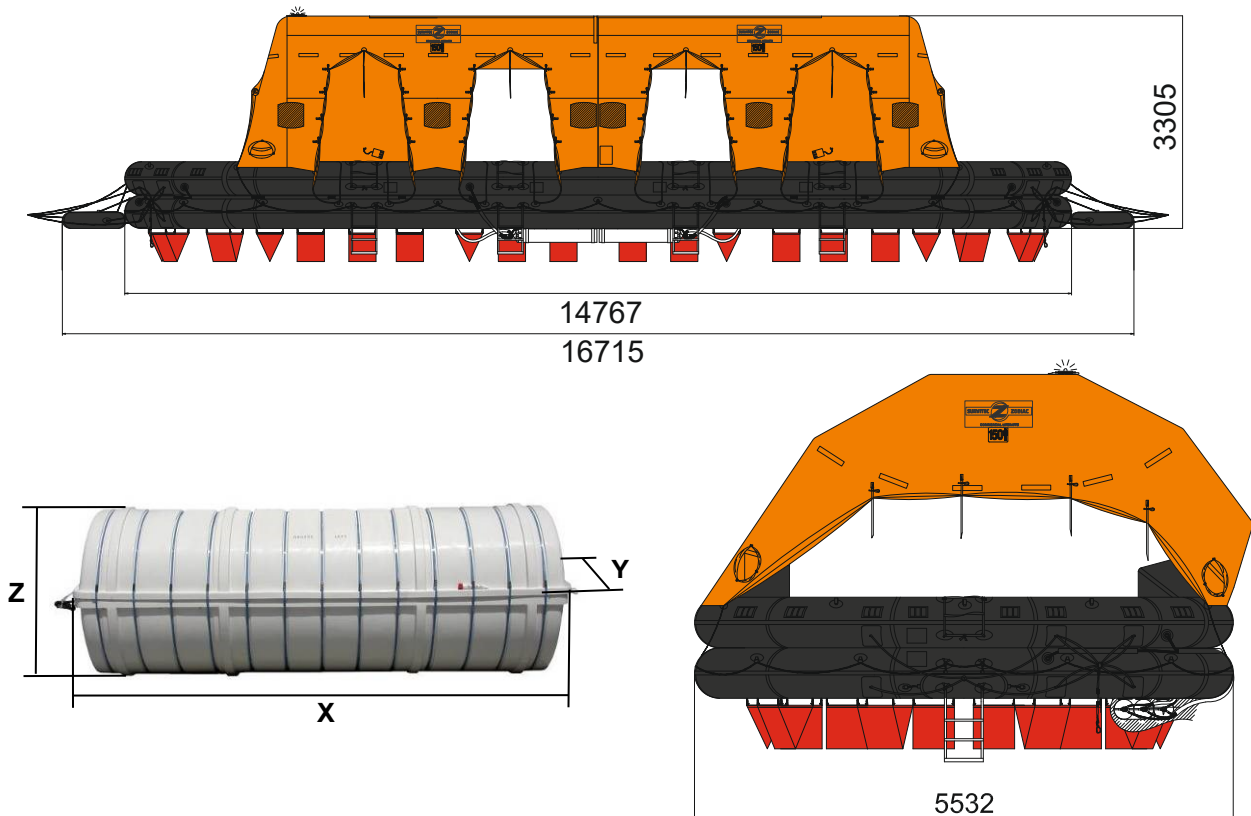

150 MAN THROW OVER BOARD SELF RIGHTING LIFERAFT ROUND CONTAINER SOLAS A & B PACK

150 MAN	A PACK			B PACK		
Container	N23			N23		
Dimensions	X: 3340 mm	Y: 1050 mm	Z: 1035 mm	X: 3340 mm	Y: 1050 mm	Z: 1035 mm
	X: 10' 11,5"	Y: 3' 5,34"	Z: 3' 4,75"	X: 10' 11,5"	Y: 3' 5,34"	Z: 3' 4,75"
Liferaft Net Weight	995 kg / 2194 pounds			845 kg / 1863 pounds		
Max. height stowage	25 m / 83'			25 m / 83'		
Firing line length	35 m / 115'					
Inflation Cylinder	6 x 35 liter					

 Crate	X: 3450 mm	Y: 1150 mm	Z: 1115 mm	X: 3450 mm	Y: 1150 mm	Z: 1115 mm
	X: 11' 3,83"	Y: 3' 9,28"	Z: 3' 7,9"	X: 11' 3,83"	Y: 3' 9,28"	Z: 3' 7,9"
	1030 kg / 2271 pounds			880 kg / 1941 pounds		
	4,424 m ³ / 156,21 cubic foot			4,424 m ³ / 156,21 cubic foot		

Towing force	2 knots	3 knots
Without sea anchor	273 daN	481 daN
With sea anchor	319 daN	568 daN

Approvals:	EC (MED) – TC – BV
-------------------	---------------------------

150 TO SR.doc	Issue: 9	Date: 11/07/2017
---------------	----------	------------------

Dimensions and weight +/- 5%
SURVITEC SAS reserves the right to change specification without notice.
For installation, add minimum +10mm for clearance to dimensions of the container.