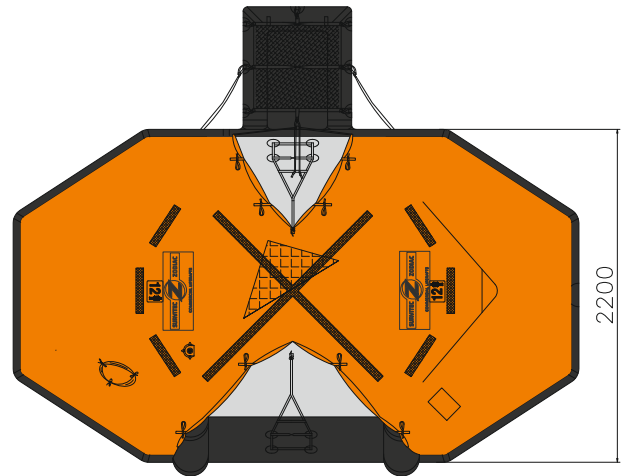

12 MAN THROW OVER BOARD SELF RIGHTING LIFERAFT ROUND CONTAINER SOLAS A & B PACK

12 MAN	A PACK			B PACK		
Container	N13			N12		
Dimensions	X: 1275 mm X: 4' 2,2"	Y: 610 mm Y: 2' 0,02"	Z: 590 mm Z: 1' 11,23"	X: 1160 mm X: 3' 9,67"	Y: 560 mm Y: 1' 10,05"	Z: 513 mm Z: 1' 8,2"
Liferaft Net Weight	110 kg / 243 pounds			82 kg / 181 pounds		
Max. height stowage	25 m / 83'			25 m / 83'		
Painter line length	35 m / 115'					
Inflation Cylinder	1 x 15 liter					

Crate	X: 1355 mm X: 4' 5,35"	Y: 650 mm Y: 2' 1,6"	Z: 740 mm Z: 2' 5,14"	X: 1240 mm X: 4' 0,82"	Y: 620 mm Y: 2' 0,41"	Z: 700 mm Z: 2' 3,56"
		120 kg / 265 pounds			95 kg / 210 pounds	
	0,652 m3 / 23,02 cubic foot			0,539 m3 / 19,01 cubic foot		

Towing force	2 knots	3 knots
Without sea anchor	63 daN	95 daN
With sea anchor	108 daN	180 daN

Approvals: **EC (MED) – TC – BV**

12 TO SR.doc Issue: 5 Date: 20/02/2017

Dimensions and weight +/- 5%
SURVITEC SAS reserves the right to change specification without notice.
For installation, add minimum +10mm for clearance to dimensions of the container.