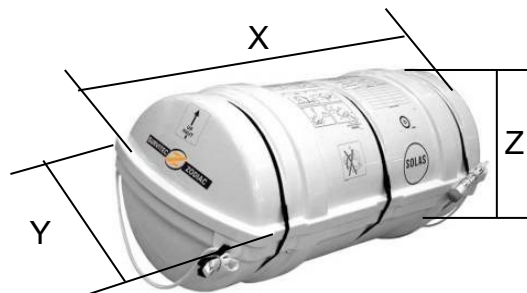

12 MAN THROW OVER BOARD SELF RIGHTING LIFERAFT ROUND CONTAINER SOLAS A & B PACK

12 MAN	A PACK			B PACK		
Container	N13			N12		
Dimensions	X: 1275 mm X: 4' 2,2"	Y: 610 mm Y: 2' 0,02"	Z: 590 mm Z: 1' 11,23"	X: 1160 mm X: 3' 9,67"	Y: 560 mm Y: 1' 10,05"	Z: 513 mm Z: 1' 8,2"
Liferaft Net Weight	110 kg / 243 pounds			82 kg / 181 pounds		
Max. height stowage	25 m / 83'			25 m / 83'		
Painter line length	35 m / 115'					
Inflation Cylinder	1 x 15 liter					

Crate	X: 1355 mm X: 4' 5,35"	Y: 650 mm Y: 2' 1,6"	Z: 740 mm Z: 2' 5,14"	X: 1240 mm X: 4' 0,82"	Y: 620 mm Y: 2' 0,41"	Z: 700 mm Z: 2' 3,56"
		120 kg / 265 pounds			95 kg / 210 pounds	
	0,652 m3 / 23,02 cubic foot			0,539 m3 / 19,01 cubic foot		