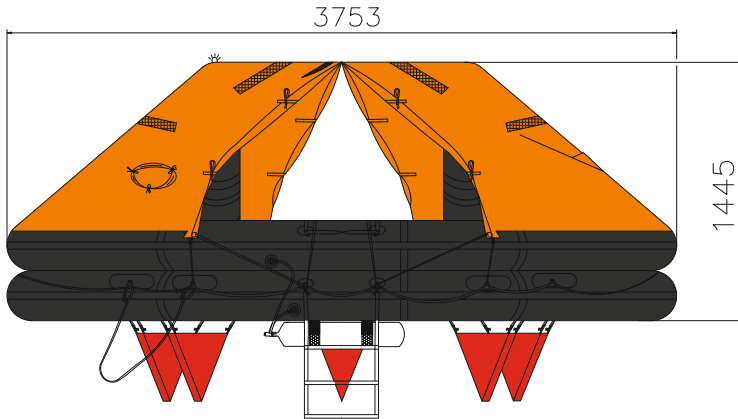

12 MAN THROW OVER BOARD SELF RIGHTING LIFERAFT ROUND CONTAINER SOLAS A & B PACK

12 MAN	A PACK			B PACK		
Container	N13			N12		
Dimensions	X: 1275 mm X: 4' 2,2"	Y: 610 mm Y: 2' 0,02"	Z: 590 mm Z: 1' 11,23"	X: 1160 mm X: 3' 9,67"	Y: 560 mm Y: 1' 10,05"	Z: 513 mm Z: 1' 8,2"
Liferaft Net Weight	110 kg / 243 pounds			82 kg / 181 pounds		
Max. height stowage	25 m / 83'			25 m / 83'		
Painter line length	35 m / 115'					
Inflation Cylinder	1 x 15 liter					

Crate	X: 1355 mm X: 4' 5,35"	Y: 650 mm Y: 2' 1,6"	Z: 740 mm Z: 2' 5,14"	X: 1240 mm X: 4' 0,82"	Y: 620 mm Y: 2' 0,41"	Z: 700 mm Z: 2' 3,56"
		120 kg / 265 pounds			95 kg / 210 pounds	
	0,652 m3 / 23,02 cubic foot			0,539 m3 / 19,01 cubic foot		

Towing force	2 knots	3 knots
Without sea anchor	63 daN	95 daN
With sea anchor	108 daN	180 daN

Approvals: **EC (MED) – TC – BV**

12 TO SR.doc Issue: 5 Date: 20/02/2017

Dimensions and weight +/- 5%
SURVITEC SAS reserves the right to change specification without notice.
For installation, add minimum +10mm for clearance to dimensions of the container.