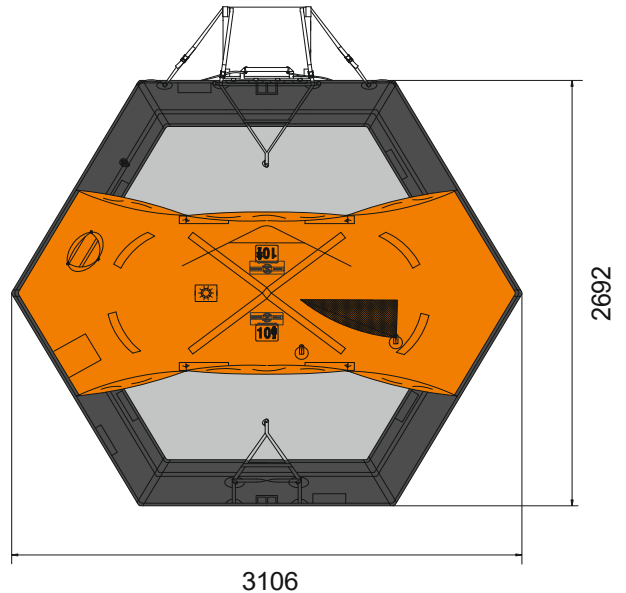

# 10 MAN THROW OVER BOARD LIFERAFT LOW PROFILE CONTAINER SOLAS A & B PACK

10 MAN	A PACK			B PACK		
<b>Container</b>	<b>N135</b>			<b>N135</b>		
Dimensions	X: 1088 mm	Y: 666 mm	Z: 389 mm	X: 1088 mm	Y: 666 mm	Z: 389 mm
	X: 3' 6,84"	Y: 2' 2,23"	Z: 1' 3,32"	X: 3' 6,84"	Y: 2' 2,23"	Z: 1' 3,32"
Liferaft Net Weight	90 kg / 199 pounds			65 kg / 144 pounds		
Max. height stowage	25 m / 83'			25 m / 83'		
Painter line length	35 m / 115'					
Inflation Cylinder	1 x 6,7 liter					
 <b>Crate</b>	X: 1140 mm	Y: 690 mm	Z: 410 mm	X: 1140 mm	Y: 690 mm	Z: 410 mm
	X: 3' 8,89"	Y: 2' 3,17"	Z: 1' 4,15"	X: 3' 8,89"	Y: 2' 3,17"	Z: 1' 4,15"
	95 kg / 210 pounds			70 kg / 155 pounds		
	0,323 m3 / 11,39 cubic foot			0,323 m3 / 11,39 cubic foot		
<b>Towing force</b>	<b>2 knots</b>			<b>3 knots</b>		
Without sea anchor	45 daN			75 daN		
With sea anchor	90 daN			160 daN		

**Approvals:** EC (MED) – USCG – TC – BV – CCS

10 TO LPC.doc Issue : 6 Date : 12/10/2015

Dimensions and weight +/- 5%  
SURVITEC SAS reserves the right to change specification without notice.  
For installation, add minimum +10mm for clearance to dimensions of the container.