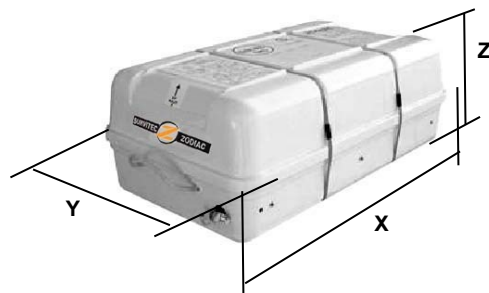

# 10 MAN THROW OVER BOARD LIFERAFT LOW PROFILE CONTAINER SOLAS A & B PACK

10 MAN	A PACK			B PACK		
<b>Container</b>	<b>N135</b>			<b>N135</b>		
Dimensions	X: 1088 mm	Y: 666 mm	Z: 389 mm	X: 1088 mm	Y: 666 mm	Z: 389 mm
	X: 3' 6,84"	Y: 2' 2,23"	Z: 1' 3,32"	X: 3' 6,84"	Y: 2' 2,23"	Z: 1' 3,32"
Liferaft Net Weight	90 kg / 199 pounds			65 kg / 144 pounds		
Max. height stowage	25 m / 83'			25 m / 83'		
Painter line length	35 m / 115'					
Inflation Cylinder	1 x 6,7 liter					
 <b>Crate</b>	X: 1140 mm	Y: 690 mm	Z: 410 mm	X: 1140 mm	Y: 690 mm	Z: 410 mm
	X: 3' 8,89"	Y: 2' 3,17"	Z: 1' 4,15"	X: 3' 8,89"	Y: 2' 3,17"	Z: 1' 4,15"
	95 kg / 210 pounds			70 kg / 155 pounds		
	0,323 m3 / 11,39 cubic foot			0,323 m3 / 11,39 cubic foot		
<b>Towing force</b>	<b>2 knots</b>			<b>3 knots</b>		
Without sea anchor	45 daN			75 daN		
With sea anchor	90 daN			160 daN		

**Approvals:** EC (MED) – USCG – TC – BV – CCS

10 TO LPC.doc Issue : 6 Date : 12/10/2015

Dimensions and weight +/- 5%  
SURVITEC SAS reserves the right to change specification without notice.  
For installation, add minimum +10mm for clearance to dimensions of the container.