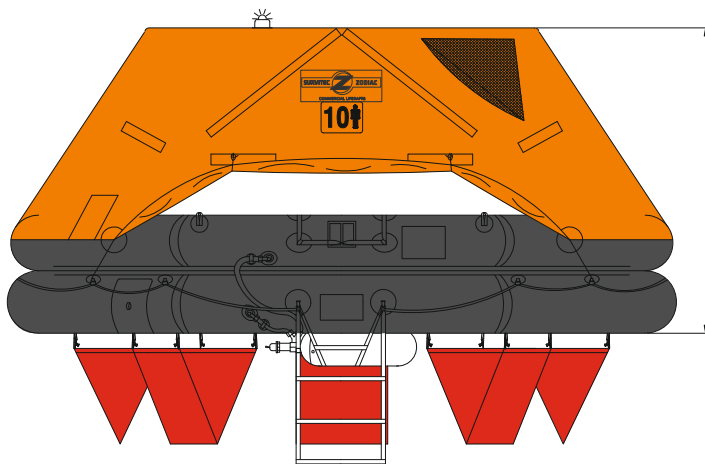

# 10 MAN THROW OVER BOARD LIFERAFT LOW PROFILE CONTAINER SOLAS A & B PACK

10 MAN	A PACK			B PACK		
<b>Container</b>	<b>N135</b>			<b>N135</b>		
Dimensions	X: 1088 mm	Y: 666 mm	Z: 389 mm	X: 1088 mm	Y: 666 mm	Z: 389 mm
	X: 3' 6,84"	Y: 2' 2,23"	Z: 1' 3,32"	X: 3' 6,84"	Y: 2' 2,23"	Z: 1' 3,32"
Liferaft Net Weight	90 kg / 199 pounds			65 kg / 144 pounds		
Max. height stowage	25 m / 83'			25 m / 83'		
Painter line length	35 m / 115'					
Inflation Cylinder	1 x 6,7 liter					
 <b>Crate</b>	X: 1140 mm	Y: 690 mm	Z: 410 mm	X: 1140 mm	Y: 690 mm	Z: 410 mm
	X: 3' 8,89"	Y: 2' 3,17"	Z: 1' 4,15"	X: 3' 8,89"	Y: 2' 3,17"	Z: 1' 4,15"
	95 kg / 210 pounds			70 kg / 155 pounds		
	0,323 m3 / 11,39 cubic foot			0,323 m3 / 11,39 cubic foot		
<b>Towing force</b>	<b>2 knots</b>			<b>3 knots</b>		
Without sea anchor	45 daN			75 daN		
With sea anchor	90 daN			160 daN		

**Approvals:** EC (MED) – USCG – TC – BV – CCS

10 TO LPC.doc Issue : 6 Date : 12/10/2015

Dimensions and weight +/- 5%  
SURVITEC SAS reserves the right to change specification without notice.  
For installation, add minimum +10mm for clearance to dimensions of the container.