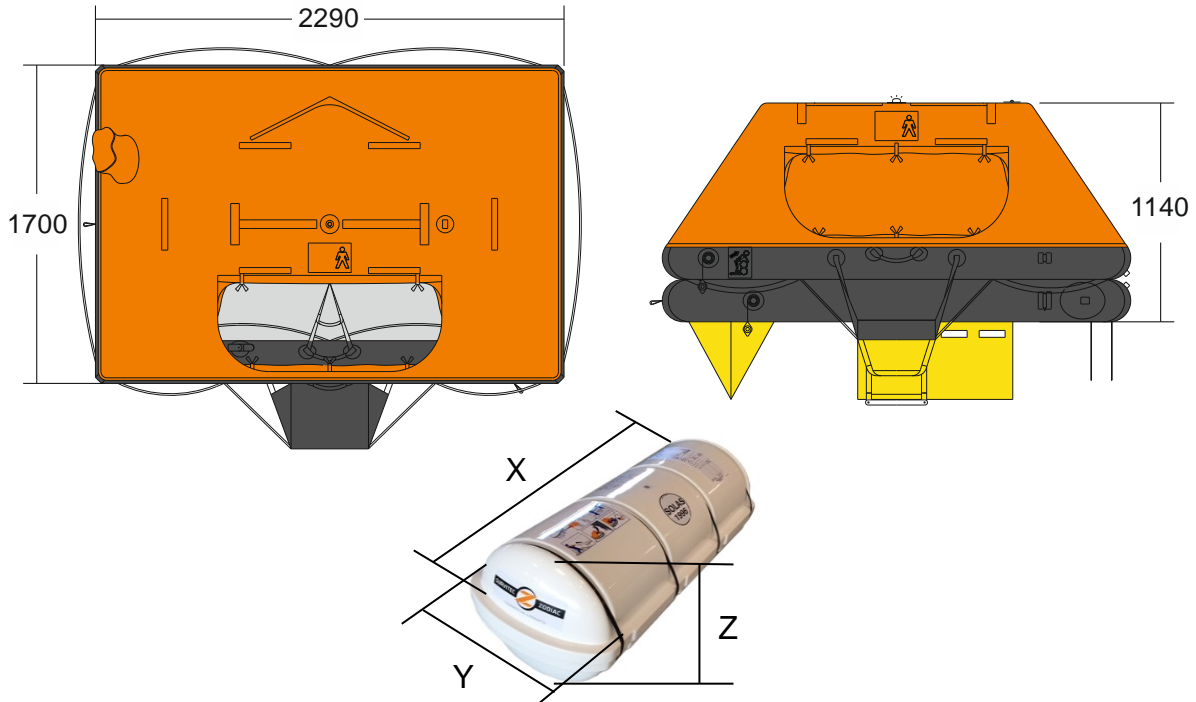

06 PERSON THROW OVER BOARD LIFERAFT

ROUND CONTAINER - SOLAS A & B PACK

06 TO	A PACK	B PACK
Container	MK10 S4	MK10 S3
<i>Dimensions</i>	X: 1260mm Y: 520mm Z: 485mm X: 4'1,50" Y: 1'8,50" Z: 1'8"	X: 1155mm Y: 470mm Z: 435mm X: 3'9,48" Y: 1'6,51" Z: 1'5,13"
Liferaft net weight	76kg / 168 lbs	57kg / 126 lbs
Height of stowage	36m / 118'	
Painter line length	46m / 151'	
Crate	X: 1355mm Y: 650mm Z: 740mm X: 4'5,35" Y: 2'1,6" Z: 2'5,14"	X: 1250mm Y: 600mm Z: 700mm X: 4'1,22" Y: 1'10,05" Z: 2'3,56"
<i>Dimensions & weight</i>	94kg / 207 lbs	72kg / 158 lbs
Towing force	2 knots 72 daN / 162 lbf	3 knots 123 daN / 277 lbf

Approvals:	EC - USCG - TC
------------	-----------------------

06 TO ROUND 25042016 KLT.doc	Issue: -	Date: 25/04/2016
------------------------------	----------	------------------

Dimensions and weight +/- 5%
 SURVITEC SAS reserves the right to change specification without notice.
 For installation, add minimum +10mm for clearance to dimensions of the container.