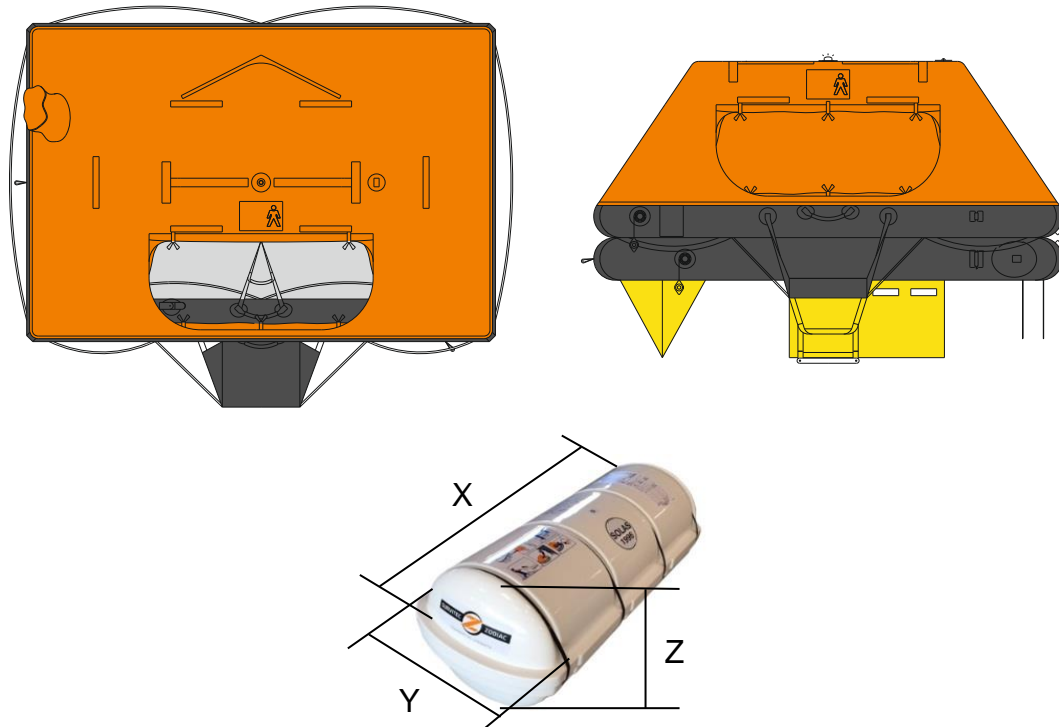

## 04 PERSON THROW OVER BOARD LIFERAFT

### ROUND CONTAINER - SOLAS A & B PACK

04 TO	A PACK	B PACK
Container	<b>MK10 S3</b>	<b>MK10 S3</b>
Dimensions	X: 1155mm    Y: 470mm    Z: 435mm X: 3'9,48"    Y: 1'6,51"    Z: 1'5,13"	X: 1155mm    Y: 470mm    Z: 435mm X: 3'9,48"    Y: 1'6,51"    Z: 1'5,13"
Liferaft net weight	56kg / 123 lbs	48kg / 106 lbs
Height of stowage	18m / 59'	
Painter line length	28m / 92'	
Towing force	<b>2 knots</b> 58 daN / 130 lbf	<b>3 knots</b> 103 daN / 232 lbf

Approvals:	<b>USCG - TC</b>
------------	------------------

04 TO ROUND 25042016 KLT.doc	Issue: -	Date: 25/04/2016
------------------------------	----------	------------------

Dimensions and weight +/- 5%  
 SURVITEC SAS reserves the right to change specification without notice.  
 For installation, add minimum +10mm for clearance to dimensions of the container.