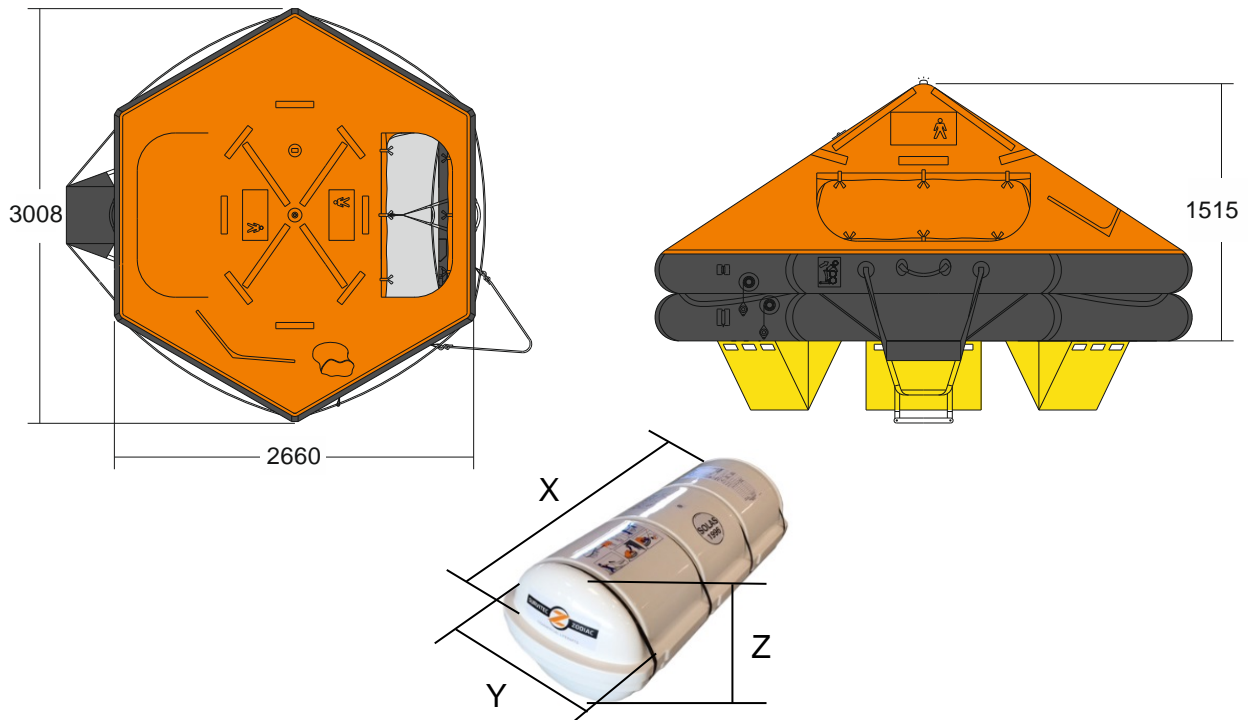

10 PERSON THROW OVER BOARD LIFERAFT

ROUND CONTAINER - SOLAS A & B PACK

10 TO	A PACK			B PACK		
Container	MK14 S14			MK10 S4		
<i>Dimensions</i>	X: 1156mm X: 3'9,50"	Y: 612mm Y: 2'1"	Z: 584mm Z: 1'11"	X: 1260mm X: 4'1,50"	Y: 520mm Y: 1'8,50"	Z: 485mm Z: 1'8"
Liferaft net weight	99kg / 218 lbs			80kg / 176 lbs		
Height of stowage	36m / 118' (maximum)					
Painter line length	46m / 151'					
Crate	X: 1355mm X: 4'5,35"	Y: 650mm Y: 2'1,6"	Z: 740mm Z: 2'5,14"	X: 1355mm X: 4'5,35"	Y: 650mm Y: 2'1,6"	Z: 740mm Z: 2'5,14"
<i>Dimensions & weight</i>	117kg / 258 lbs			98kg / 216 lbs		
Towing force	2 knots 88 daN / 198 lbf			3 knots 155 daN / 348 lbf		

Approvals:	EC - USCG - TC
------------	-----------------------

10 TO ROUND 22112016 KLT.doc	Issue: 1	Date: 22/11/2016
------------------------------	----------	------------------

Dimensions and weight +/- 5%
 SURVITEC SAS reserves the right to change specification without notice.
 For installation, add minimum +10mm for clearance to dimensions of the container.