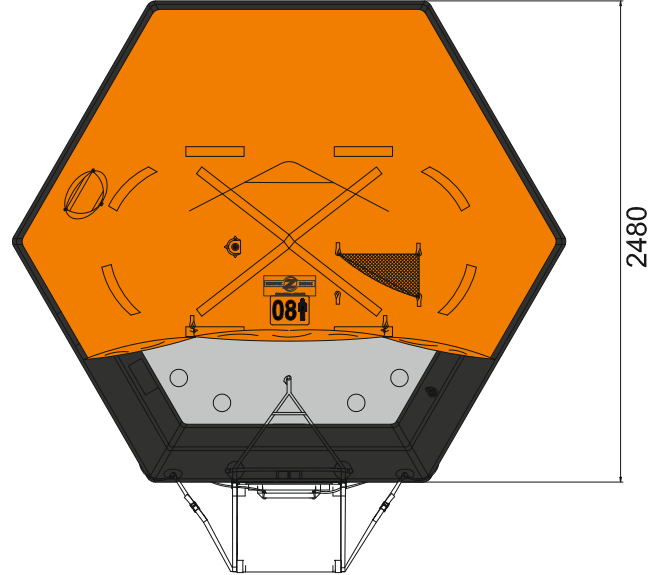

# 8 MAN THROW OVER BOARD LIFERAFT XTREM – LOW PROFILE CONTAINER SOLAS A & B PACK

8 MAN	A PACK			B PACK		
Container	N138H			N138		
Dimensions	X: 840 mm	Y: 570 mm	Z: 340 mm	X: 840 mm	Y: 570 mm	Z: 294 mm
	X: 2' 9,08"	Y: 1' 10,45"	Z: 1' 1,39"	X: 2' 9,08"	Y: 1' 10,45"	Z: 11,58"
Liferaft Net Weight	74 kg / 164 pounds			54 kg / 120 pounds		
Max. height stowage	18 m / 60'			18 m / 60'		
Painter line length	30 m / 99'					
Inflation Cylinder	1 x 6,7 liter					
 Crate	X: 890 mm	Y: 600 mm	Z: 360 mm	X: 890 mm	Y: 600 mm	Z: 310 mm
	X: 2' 11,04"	Y: 1' 11,63"	Z: 1' 2,18"	X: 2' 11,04"	Y: 1' 11,63"	Z: 1' 0,21"
	77 kg / 170 pounds			57 kg / 126 pounds		
	0,193 m3 / 6,79 cubic foot			0,166 m3 / 5,85 cubic foot		
<b>Towing force</b>	<b>2 knots</b>			<b>3 knots</b>		
Without sea anchor	42 daN			65 daN		
With sea anchor	87 daN			150 daN		

**Approvals:**

**USCG – TC**

08 TO XTREM US TC 20022017 KLT.doc

Issue: 4

Date: 20/02/2017

Dimensions and weight +/- 5%  
SURVITEC SAS reserves the right to change specification without notice.  
For installation, add minimum +10mm for clearance to dimensions of the container.