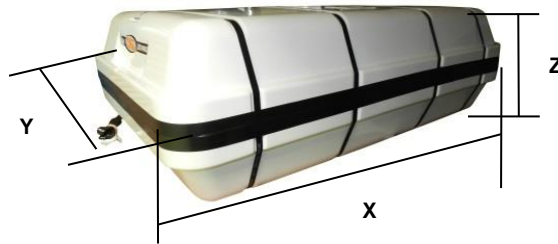

# 8 MAN THROW OVER BOARD LIFERAFT XTREM – LOW PROFILE CONTAINER SOLAS A & B PACK

8 MAN	A PACK			B PACK		
Container	N138H			N138		
Dimensions	X: 840 mm	Y: 570 mm	Z: 340 mm	X: 840 mm	Y: 570 mm	Z: 294 mm
	X: 2' 9,08"	Y: 1' 10,45"	Z: 1' 1,39"	X: 2' 9,08"	Y: 1' 10,45"	Z: 11,58"
Liferaft Net Weight	74 kg / 164 pounds			54 kg / 120 pounds		
Max. height stowage	18 m / 60'			18 m / 60'		
Painter line length	30 m / 99'					
Inflation Cylinder	1 x 6,7 liter					
 Crate	X: 890 mm	Y: 600 mm	Z: 360 mm	X: 890 mm	Y: 600 mm	Z: 310 mm
	X: 2' 11,04"	Y: 1' 11,63"	Z: 1' 2,18"	X: 2' 11,04"	Y: 1' 11,63"	Z: 1' 0,21"
	77 kg / 170 pounds			57 kg / 126 pounds		
	0,193 m3 / 6,79 cubic foot			0,166 m3 / 5,85 cubic foot		
<b>Towing force</b>	<b>2 knots</b>			<b>3 knots</b>		
Without sea anchor	42 daN			65 daN		
With sea anchor	87 daN			150 daN		

**Approvals:**

**USCG – TC**

08 TO XTREM US TC 20022017 KLT.doc

Issue: 4

Date: 20/02/2017

Dimensions and weight +/- 5%  
SURVITEC SAS reserves the right to change specification without notice.  
For installation, add minimum +10mm for clearance to dimensions of the container.