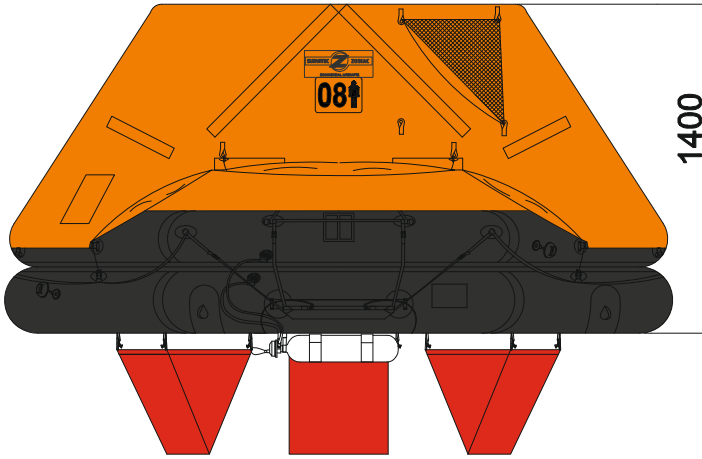

# 8 MAN THROW OVER BOARD LIFERAFT XTREM – LOW PROFILE CONTAINER SOLAS A & B PACK

8 MAN	A PACK			B PACK		
Container	N138H			N138		
Dimensions	X: 840 mm	Y: 570 mm	Z: 340 mm	X: 840 mm	Y: 570 mm	Z: 294 mm
	X: 2' 9,08"	Y: 1' 10,45"	Z: 1' 1,39"	X: 2' 9,08"	Y: 1' 10,45"	Z: 11,58"
Liferaft Net Weight	74 kg / 164 pounds			54 kg / 120 pounds		
Max. height stowage	18 m / 60'			18 m / 60'		
Painter line length	30 m / 99'					
Inflation Cylinder	1 x 6,7 liter					
 Crate	X: 890 mm	Y: 600 mm	Z: 360 mm	X: 890 mm	Y: 600 mm	Z: 310 mm
	X: 2' 11,04"	Y: 1' 11,63"	Z: 1' 2,18"	X: 2' 11,04"	Y: 1' 11,63"	Z: 1' 0,21"
	77 kg / 170 pounds			57 kg / 126 pounds		
	0,193 m3 / 6,79 cubic foot			0,166 m3 / 5,85 cubic foot		
<b>Towing force</b>	<b>2 knots</b>			<b>3 knots</b>		
Without sea anchor	42 daN			65 daN		
With sea anchor	87 daN			150 daN		

**Approvals:**

**USCG – TC**

08 TO XTREM US TC 20022017 KLT.doc

Issue: 4

Date: 20/02/2017

Dimensions and weight +/- 5%  
SURVITEC SAS reserves the right to change specification without notice.  
For installation, add minimum +10mm for clearance to dimensions of the container.