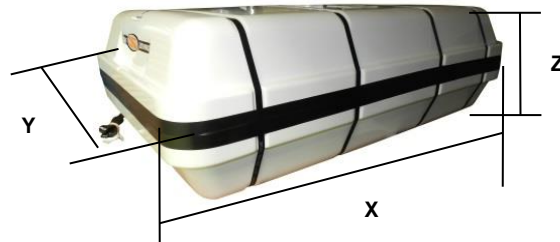

# 8 MAN THROW OVER BOARD LIFERAFT XTREM – LOW PROFILE CONTAINER SOLAS A & B PACK

8 MAN	A PACK			B PACK		
Container	N138H			N138		
Dimensions	X: 840 mm X: 2' 9,08"	Y: 570 mm Y: 1' 10,45"	Z: 340 mm Z: 1' 1,39"	X: 840 mm X: 2' 9,08"	Y: 570 mm Y: 1' 10,45"	Z: 294 mm Z: 11,58"
Liferaft Net Weight	74 kg / 164 pounds			54 kg / 120 pounds		
Max. height storage	25 m / 83'			25 m / 83'		
Painter line length	35 m / 115'					
Inflation Cylinder	1 x 6,7 liter					
 <b>Crate</b>	X: 890 mm X: 2' 11,04"	Y: 600 mm Y: 1' 11,63"	Z: 360 mm Z: 1' 2,18"	X: 890 mm X: 2' 11,04"	Y: 600 mm Y: 1' 11,63"	Z: 310 mm Z: 1' 0,21"
	77 kg / 170 pounds			57 kg / 126 pounds		
	0,193 m3 / 6,79 cubic foot			0,166 m3 / 5,85 cubic foot		
<b>Towing force</b>	<b>2 knots</b>			<b>3 knots</b>		
Without sea anchor	42 daN			65 daN		
With sea anchor	87 daN			150 daN		

**Approvals:** EC (MED) – BV – CCS

08 TO XTREM EC 20022017 KLT.doc Issue: 10 Date: 20/02/2017

Dimensions and weight +/- 5%  
SURVITEC SAS reserves the right to change specification without notice.  
For installation, add minimum +10mm for clearance to dimensions of the container.