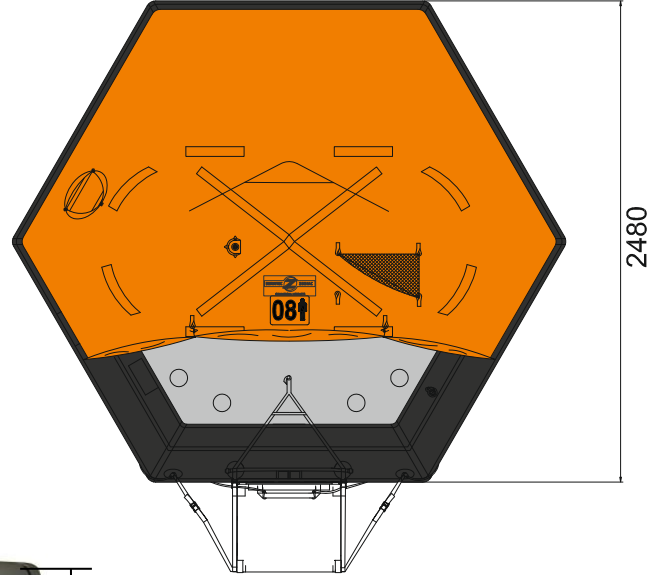

# 8 MAN THROW OVER BOARD LIFERAFT XTREM – LOW PROFILE CONTAINER SOLAS A & B PACK

8 MAN	A PACK			B PACK		
Container	N138H			N138		
Dimensions	X: 840 mm X: 2' 9,08"	Y: 570 mm Y: 1' 10,45"	Z: 340 mm Z: 1' 1,39"	X: 840 mm X: 2' 9,08"	Y: 570 mm Y: 1' 10,45"	Z: 294 mm Z: 11,58"
Liferaft Net Weight	74 kg / 164 pounds			54 kg / 120 pounds		
Max. height storage	25 m / 83'			25 m / 83'		
Painter line length	35 m / 115'					
Inflation Cylinder	1 x 6,7 liter					
 <b>Crate</b>	X: 890 mm X: 2' 11,04"	Y: 600 mm Y: 1' 11,63"	Z: 360 mm Z: 1' 2,18"	X: 890 mm X: 2' 11,04"	Y: 600 mm Y: 1' 11,63"	Z: 310 mm Z: 1' 0,21"
	77 kg / 170 pounds			57 kg / 126 pounds		
	0,193 m3 / 6,79 cubic foot			0,166 m3 / 5,85 cubic foot		
<b>Towing force</b>	<b>2 knots</b>			<b>3 knots</b>		
Without sea anchor	42 daN			65 daN		
With sea anchor	87 daN			150 daN		

**Approvals:** EC (MED) – BV – CCS

08 TO XTREM EC 20022017 KLT.doc Issue: 10 Date: 20/02/2017

Dimensions and weight +/- 5%  
SURVITEC SAS reserves the right to change specification without notice.  
For installation, add minimum +10mm for clearance to dimensions of the container.