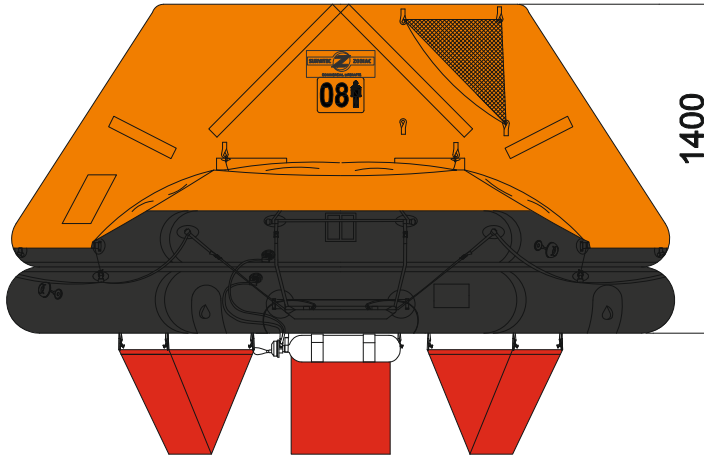

# 8 MAN THROW OVER BOARD LIFERAFT XTREM – LOW PROFILE CONTAINER SOLAS A & B PACK

8 MAN	A PACK			B PACK		
Container	N138H			N138		
Dimensions	X: 840 mm X: 2' 9,08"	Y: 570 mm Y: 1' 10,45"	Z: 340 mm Z: 1' 1,39"	X: 840 mm X: 2' 9,08"	Y: 570 mm Y: 1' 10,45"	Z: 294 mm Z: 11,58"
Liferaft Net Weight	74 kg / 164 pounds			54 kg / 120 pounds		
Max. height storage	25 m / 83'			25 m / 83'		
Painter line length	35 m / 115'					
Inflation Cylinder	1 x 6,7 liter					
 <b>Crate</b>	X: 890 mm X: 2' 11,04"	Y: 600 mm Y: 1' 11,63"	Z: 360 mm Z: 1' 2,18"	X: 890 mm X: 2' 11,04"	Y: 600 mm Y: 1' 11,63"	Z: 310 mm Z: 1' 0,21"
	77 kg / 170 pounds			57 kg / 126 pounds		
	0,193 m3 / 6,79 cubic foot			0,166 m3 / 5,85 cubic foot		
<b>Towing force</b>	<b>2 knots</b>			<b>3 knots</b>		
Without sea anchor	42 daN			65 daN		
With sea anchor	87 daN			150 daN		

**Approvals:** EC (MED) – BV – CCS

08 TO XTREM EC 20022017 KLT.doc Issue: 10 Date: 20/02/2017

Dimensions and weight +/- 5%  
SURVITEC SAS reserves the right to change specification without notice.  
For installation, add minimum +10mm for clearance to dimensions of the container.