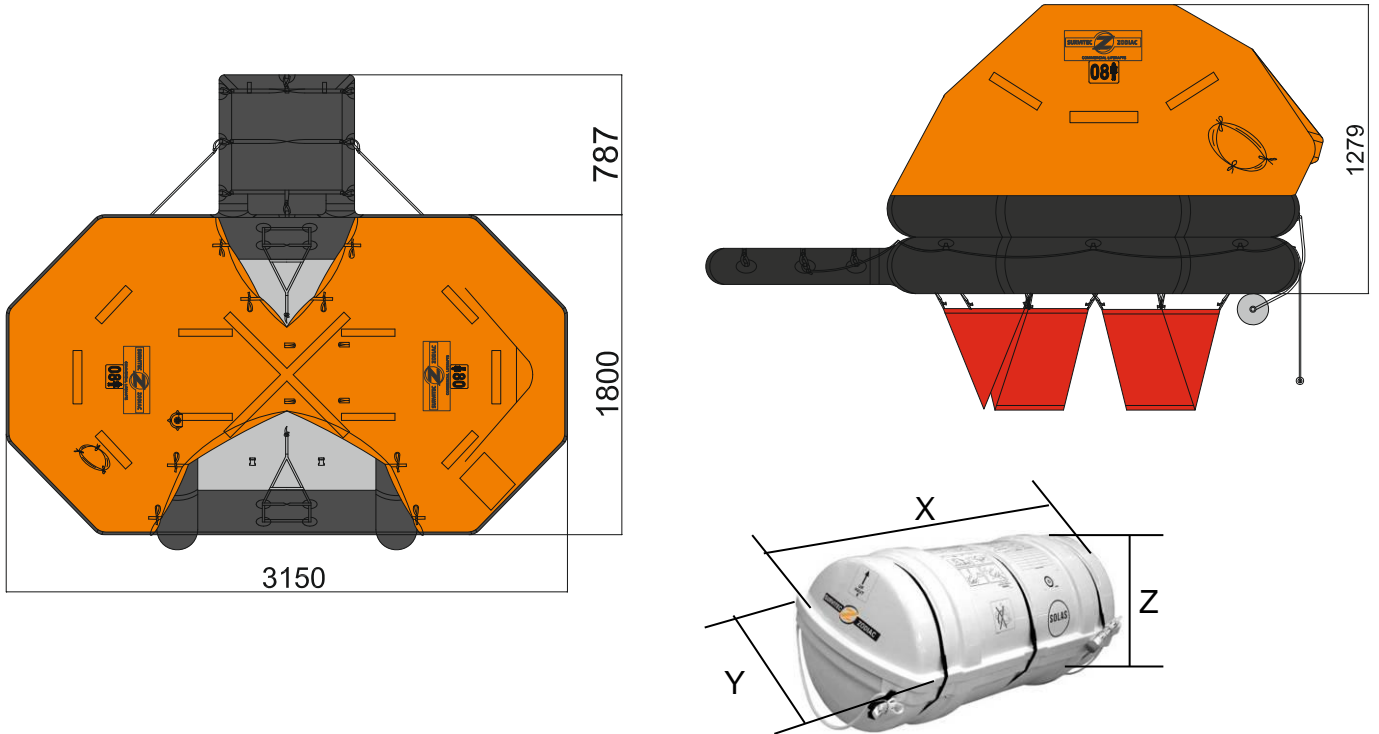

8 MAN THROW OVER BOARD SELF RIGHTING LIFERAFT ROUND CONTAINER SOLAS A & B PACK

8 MAN	A PACK			B PACK		
Container	N12			N12		
Dimensions	X: 1160 mm	Y: 560 mm	Z: 513 mm	X: 1160 mm	Y: 560 mm	Z: 513 mm
	X: 3' 9,67"	Y: 1' 10,05"	Z: 1' 8,2"	X: 3' 9,67"	Y: 1' 10,05"	Z: 1' 8,2"
Liferaft Net Weight	85 kg / 188 pounds			69 kg / 153 pounds		
Max. height stowage	25 m / 83'			25 m / 83'		
Painter line length	35 m / 115'					
Inflation Cylinder	1 x 8 liter					
 Crate	X: 1240 mm	Y: 620 mm	Z: 700 mm	X: 1240 mm	Y: 620 mm	Z: 700 mm
	X: 4' 0,82"	Y: 2' 0,41"	Z: 2' 3,56"	X: 4' 0,82"	Y: 2' 0,41"	Z: 2' 3,56"
	98 kg / 217 pounds			82 kg / 181 pounds		
	0,539 m3 / 19,01 cubic foot			0,539 m3 / 19,01 cubic foot		
Towing force	2 knots			3 knots		
Without sea anchor	47 daN			67 daN		
With sea anchor	95 daN			165 daN		

Approvals: **EC (MED) – BV**

08 TO SR 20022017 KLT.doc Issue: 6 Date: 20/02/2017

Dimensions and weight +/- 5%
SURVITEC SAS reserves the right to change specification without notice.
For installation, add minimum +10mm for clearance to dimensions of the container.