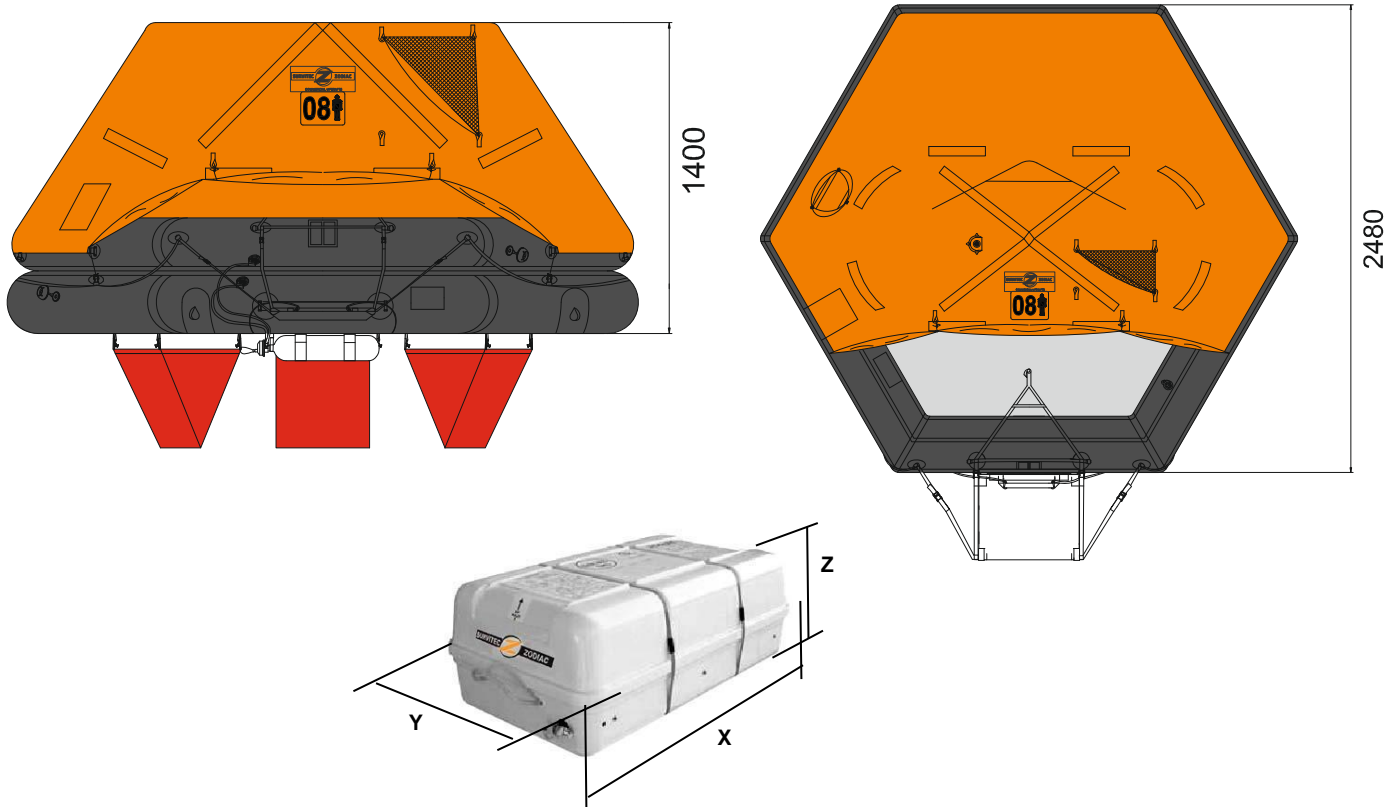

8 MAN THROW OVER BOARD LIFERAFT LOW PROFILE CONTAINER SOLAS A & B PACK

8 MAN	A PACK			B PACK		
Container	N135			N134		
Dimensions	X: 1088 mm X: 3' 6,84"	Y: 666 mm Y: 2' 2,23"	Z: 389 mm Z: 1' 3,32"	X: 965 mm X: 3' 2"	Y: 596 mm Y: 1' 11,47"	Z: 380 mm Z: 1' 2,97"
Liferaft Net Weight	79 kg / 175 pounds			57 kg / 126 pounds		
Max. height stowage	18 m / 60'			18 m / 60'		
Painter line length	30 m / 99'					
Inflation Cylinder	1 x 6,7 liter					

 Crate	X: 1140 mm X: 3' 8,89"	Y: 690 mm Y: 2' 3,17"	Z: 410 mm Z: 1' 4,15"	X: 1020 mm X: 3' 4,16"	Y: 630 mm Y: 2' 0,81"	Z: 400 mm Z: 1' 3,75"
	84 kg / 186 pounds			61 kg / 135 pounds		
	0,323 m3 / 11,39 cubic foot			0,258 m3 / 9,08 cubic foot		

Towing force	2 knots	3 knots
Without sea anchor	42 daN	65 daN
With sea anchor	87 daN	150 daN

Approvals: **USCG – TC**

08 TO LPC US TC 12102015 KLT.doc

Issue : 3

Date : 12/10/2015

Dimensions and weight +/- 5%
SURVITEC SAS reserves the right to change specification without notice.
For installation, add minimum +10mm for clearance to dimensions of the container.