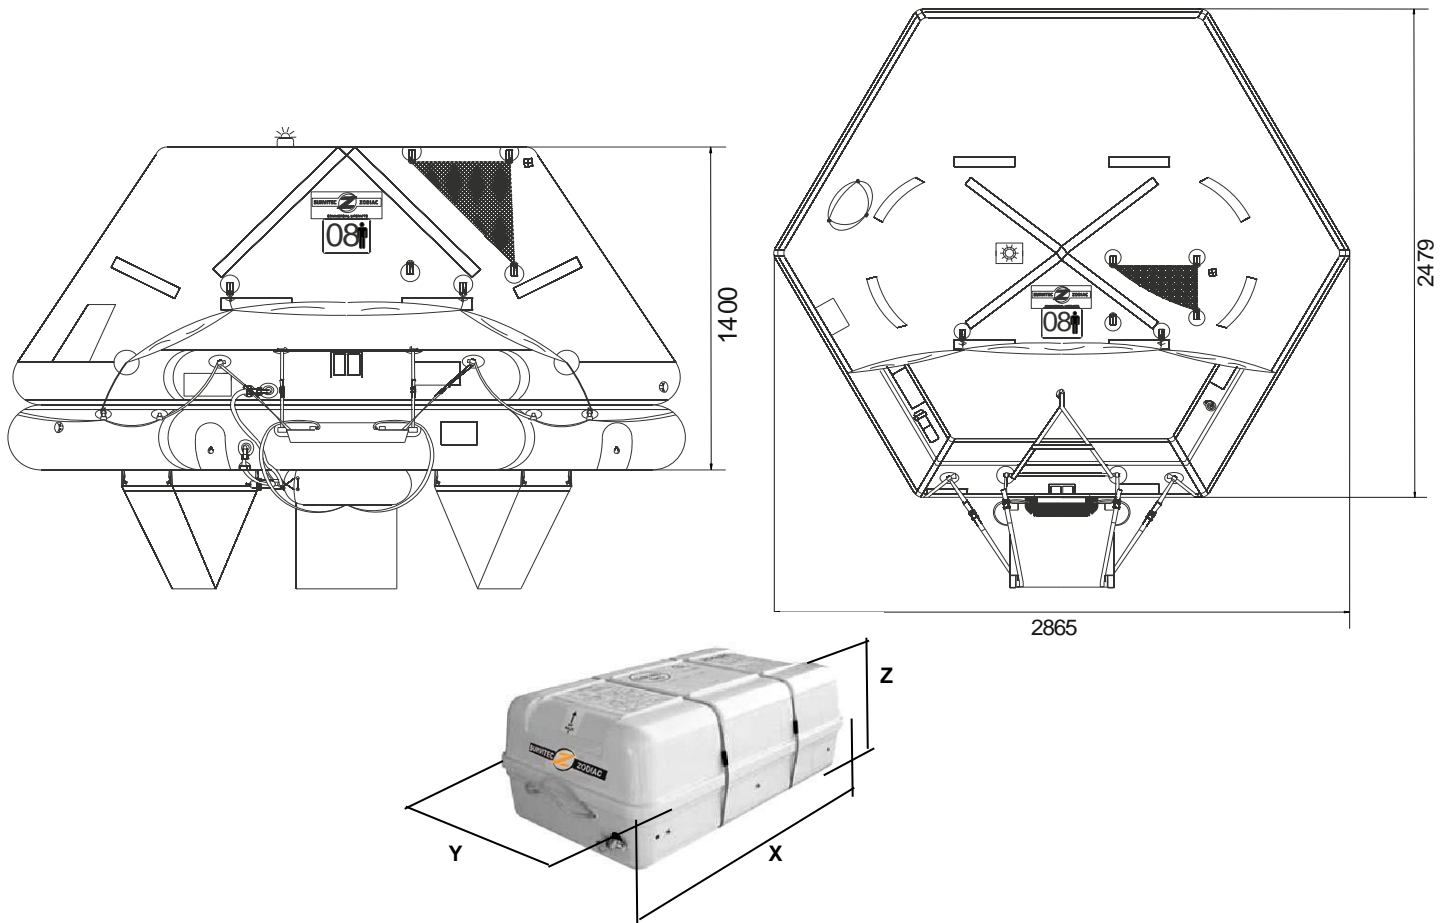

08 PERSON COASTAL LIFERAFT - UK LOW PROFILE CONTAINER

08 MAN	B PACK		
Container	N134		
Dimensions	X: 965 mm	Y: 596 mm	Z: 380 mm
	X: 3' 2"	Y: 1' 11,47"	Z: 1' 2,97"
Liferaft Net Weight	57 kg / 126 pounds		
Max. height stowage	18 m / 60'		
Painter line length	36 m / 119'		
Inflation Cylinder	1 x 6,7 liter		
 Crate	X: 1020 mm	Y: 630 mm	Z: 400 mm
	X: 3' 4,16"	Y: 2' 0,81"	Z: 1' 3,75"
	60 kg / 133 pounds		
	0,258 m ³ / 9,08 cubic foot		
Towing force	2 knots	3 knots	
Without sea anchor	49 daN	63 daN	
With sea anchor	57 daN	138 daN	

Approvals:	MCA
-------------------	------------

08 COASTAL LPC UK 06022017 KLT.doc	Issue: 4	Date: 06/02/2017
------------------------------------	----------	------------------

Dimensions and weight +/- 5%
 SURVITEC SAS reserves the right to change specification without notice.
 For installation, add minimum +10mm for clearance to dimensions of the container.