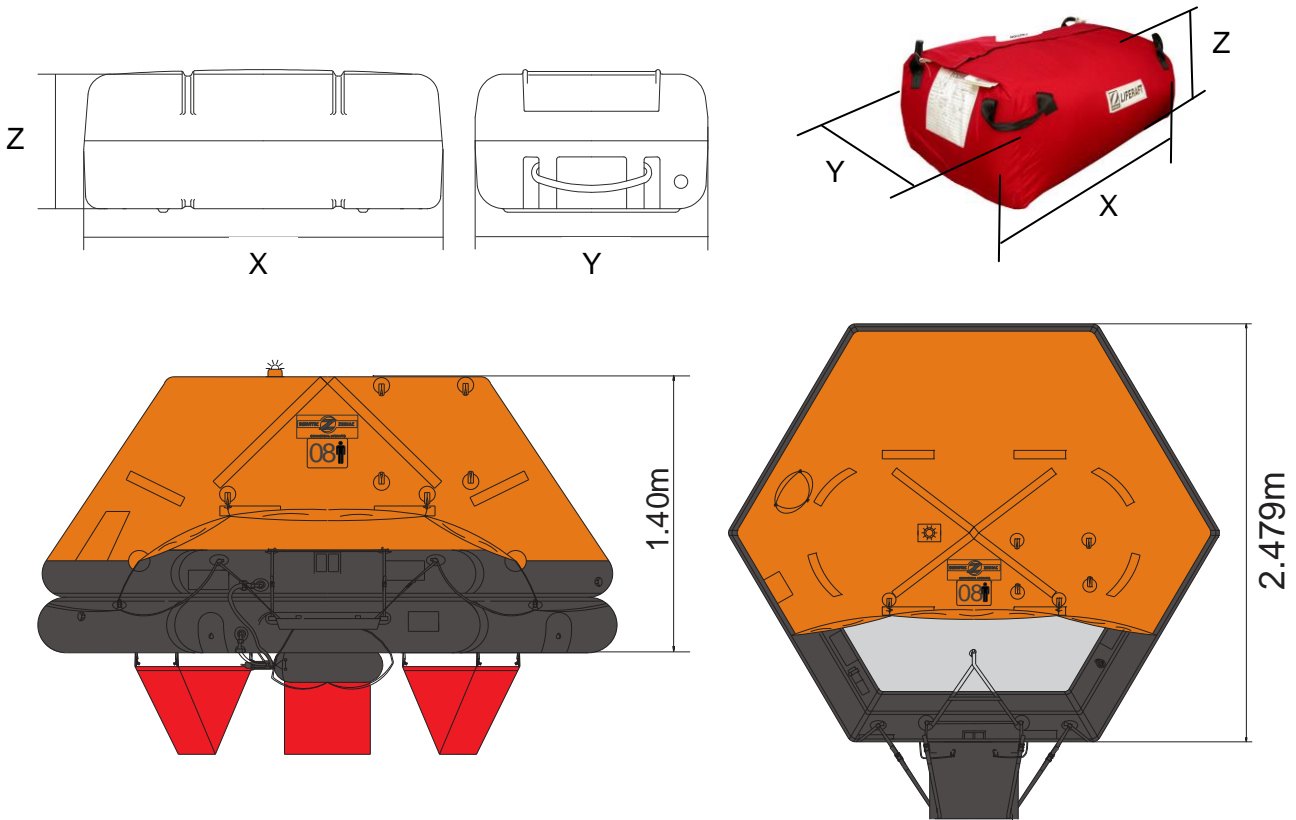

08 PERSON COASTAL LIFERAFT - CCG GRP LOW PROFILE CONTAINER & VALISE

8 MAN	GRP container			Valise		
Container	N132			N° 4		
Dimensions	X: 890 mm	Y: 520 mm	Z: 315 mm	X: 850 mm	Y: 325 mm	Z: 350 mm
	X: 2' 11,04"	Y: 1' 8,48"	Z: 1' 0,41"	X: 2' 9,47"	Y: 1' 0,8"	Z: 1' 1,78"
Liferaft Net Weight	51,5 kg / 114 pounds			41 kg / 91 pounds		
Max. height stowage	10 m / 33'			10 m / 33'		
Painter line length	20 m / 66'					
Inflation Cylinder	1 x 6,7 litre					

 Crate	X: 930 mm	Y: 540 mm	Z: 350 mm	X: 930 mm	Y: 540 mm	Z: 350 mm
	X: 3' 0,62"	Y: 1' 9,26"	Z: 1' 1,78"	X: 3' 0,62"	Y: 1' 9,26"	Z: 1' 1,78"
	53,5 kg / 118 pounds			43 kg / 95 pounds		
	0,176 m3 / 6,21 cubic foot			0,176 m3 / 6,21 cubic foot		

Towing force	2 knots	3 knots
Without sea anchor	49 daN	63 daN
With sea anchor	57 daN	138 daN

Approvals:	TC
-------------------	-----------

08 COASTAL CCG LPC & valise 06102015 KLT.doc	Issue: 3	Date: 06/10/2015
--	----------	------------------

Dimensions and weight +/- 5%
Zodiac reserves the right to change specification without notice.
For installation, add minimum +10mm for clearance to dimensions of the container.