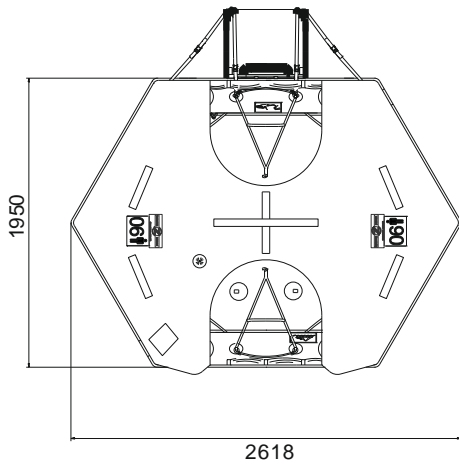

PRO PECHE VI 06 TO SR LOW PROFILE CONTAINER

06 MAN	ZODIAC		
Container	N132		
Dimensions	X: 890 mm	Y: 520 mm	Z: 333 mm
	X: 2' 11,04"	Y: 1' 8,48"	Z: 1' 1,12"
Liferaft Net Weight	38 kg / 84 pounds		
Max. height stowage	6 m / 20'		
Painter line length	15 m / 50'		
Inflation Cylinder	1 x 4 liter		
 Crate	X: 930 mm	Y: 540 mm	Z: 350 mm
	X: 3' 0,62"	Y: 1' 9,26"	Z: 1' 1,78"
	41 kg / 91 pounds		
	0,176 m ³ / 6,21 cubic foot		
Weight of liferaft + cradle	35,5 kg / 79 pounds		
Towing force	2 knots	3 knots	
Without sea anchor	40 daN	75 daN	
With sea anchor	45 daN	80 daN	

Approvals: MMF

PRO PECHE VI 06 TO SR 08022017 KLT.doc Issue: 3 Date: 08/02/2017

Dimensions and weight +/- 5%
SURVITEC SAS reserves the right to change specification without notice.
For installation, add minimum +10mm for clearance to dimensions of the container.