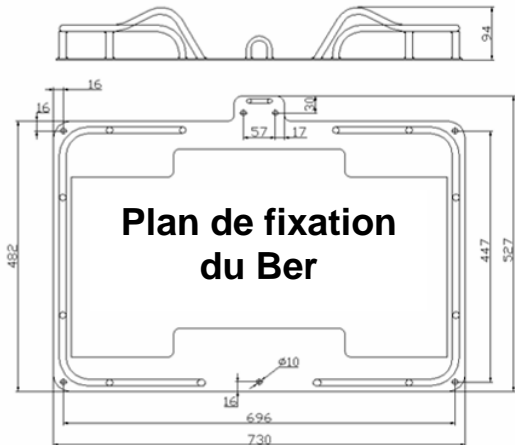

PRO PECHE VI 06 TO SR LOW PROFILE CONTAINER

06 MAN	ZODIAC		
Container	N132		
Dimensions	X: 890 mm	Y: 520 mm	Z: 333 mm
	X: 2' 11,04"	Y: 1' 8,48"	Z: 1' 1,12"
Liferaft Net Weight	38 kg / 84 pounds		
Max. height stowage	6 m / 20'		
Painter line length	15 m / 50'		
Inflation Cylinder	1 x 4 liter		
 Crate	X: 930 mm	Y: 540 mm	Z: 350 mm
	X: 3' 0,62"	Y: 1' 9,26"	Z: 1' 1,78"
	41 kg / 91 pounds		
	0,176 m ³ / 6,21 cubic foot		
Weight of liferaft + cradle	35,5 kg / 79 pounds		
Towing force	2 knots	3 knots	
Without sea anchor	40 daN	75 daN	
With sea anchor	45 daN	80 daN	

Approvals: MMF

PRO PECHE VI 06 TO SR 08022017 KLT.doc Issue: 3 Date: 08/02/2017

Dimensions and weight +/- 5%
SURVITEC SAS reserves the right to change specification without notice.
For installation, add minimum +10mm for clearance to dimensions of the container.