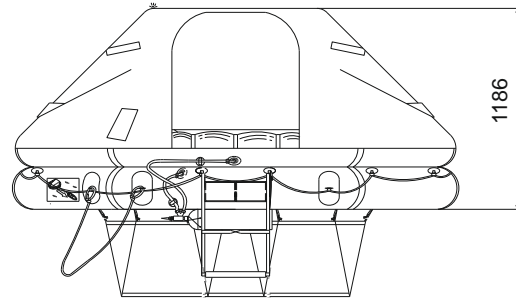

PRO PECHE VI 06 TO SR LOW PROFILE CONTAINER

06 MAN	ZODIAC		
Container	N132		
Dimensions	X: 890 mm	Y: 520 mm	Z: 333 mm
	X: 2' 11,04"	Y: 1' 8,48"	Z: 1' 1,12"
Liferaft Net Weight	38 kg / 84 pounds		
Max. height stowage	6 m / 20'		
Painter line length	15 m / 50'		
Inflation Cylinder	1 x 4 liter		
 Crate	X: 930 mm	Y: 540 mm	Z: 350 mm
	X: 3' 0,62"	Y: 1' 9,26"	Z: 1' 1,78"
	41 kg / 91 pounds		
	0,176 m ³ / 6,21 cubic foot		
Weight of liferaft + cradle	35,5 kg / 79 pounds		
Towing force	2 knots	3 knots	
Without sea anchor	40 daN	75 daN	
With sea anchor	45 daN	80 daN	

Approvals: MMF

PRO PECHE VI 06 TO SR 08022017 KLT.doc Issue: 3 Date: 08/02/2017

Dimensions and weight +/- 5%
SURVITEC SAS reserves the right to change specification without notice.
For installation, add minimum +10mm for clearance to dimensions of the container.