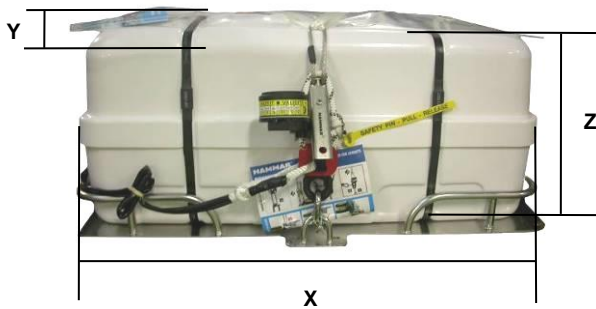

PRO PECHE VI 06 TO SR LOW PROFILE CONTAINER

06 MAN	ZODIAC		
Container	N132		
Dimensions	X: 890 mm	Y: 520 mm	Z: 333 mm
	X: 2' 11,04"	Y: 1' 8,48"	Z: 1' 1,12"
Liferaft Net Weight	38 kg / 84 pounds		
Max. height stowage	6 m / 20'		
Painter line length	15 m / 50'		
Inflation Cylinder	1 x 4 liter		
 Crate	X: 930 mm	Y: 540 mm	Z: 350 mm
	X: 3' 0,62"	Y: 1' 9,26"	Z: 1' 1,78"
	41 kg / 91 pounds		
	0,176 m ³ / 6,21 cubic foot		
Weight of liferaft + cradle	35,5 kg / 79 pounds		
Towing force	2 knots	3 knots	
Without sea anchor	40 daN	75 daN	
With sea anchor	45 daN	80 daN	

Approvals: MMF

PRO PECHE VI 06 TO SR 08022017 KLT.doc Issue: 3 Date: 08/02/2017

Dimensions and weight +/- 5%
SURVITEC SAS reserves the right to change specification without notice.
For installation, add minimum +10mm for clearance to dimensions of the container.