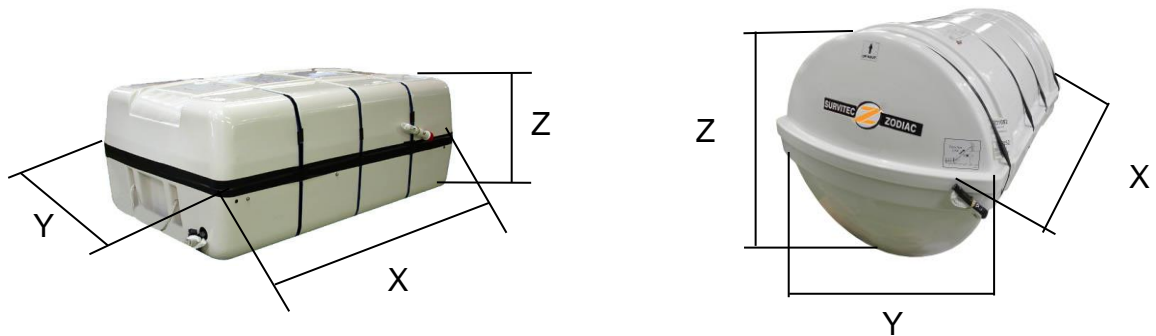

ORIL 06 MAN

OPEN REVERSIBLE INFLATABLE LIFERAFT LOW PROFILE CONTAINER (LPC) – ROUND CONTAINER

06 MAN	HSC PACK			HSC PACK		
Container	N131			N11		
Dimensions	X: 825 mm	Y: 540 mm	Z: 318 mm	X: 1020 mm	Y: 476 mm	Z: 440 mm
	X: 2' 8,49"	Y: 1' 9,26"	Z: 1' 0,52"	X: 3' 4,16"	Y: 1' 6,75"	Z: 1' 5,33"
Liferaft Net Weight	38 kg / 84 pounds			40 kg / 89 pounds		
Max. height stowage	18 m / 60'					
Painter line length	18 m / 60'					
Inflation Cylinder	1 x 4 liter					
 Crate	X: 830 mm	Y: 540 mm	Z: 330 mm	X: 1110 mm	Y: 590 mm	Z: 590 mm
	X: 2' 8,68"	Y: 1' 9,26"	Z: 1' 1"	X: 3' 7,71"	Y: 1' 11,23"	Z: 1' 11,23"
	41 kg / 91 pounds			51 kg / 113 pounds		
	0,148 m3 / 5,23 cubic foot			0,387 m3 / 13,65 cubic foot		
Towing force	2 knots			3 knots		
Without sea anchor	28 daN			60 daN		
With sea anchor	85 daN			155 daN		

Approvals: **EC (MED) – BV**

ORIL 06 cont rond & LPC 21022017 KLT.doc Issue: 6 Date: 21/02/2017

Dimensions and weight +/- 5%
SURVITEC SAS reserves the right to change specification without notice.
For installation, add minimum +10mm for clearance to dimensions of the container.