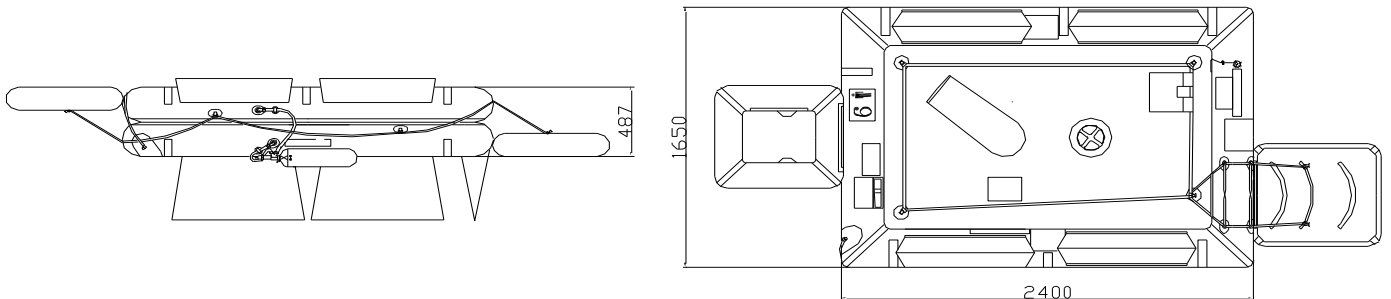

ORIL 06 MAN

OPEN REVERSIBLE INFLATABLE LIFERAFT LOW PROFILE CONTAINER (LPC) – ROUND CONTAINER

06 MAN	HSC PACK			HSC PACK		
Container	N131			N11		
Dimensions	X: 825 mm	Y: 540 mm	Z: 318 mm	X: 1020 mm	Y: 476 mm	Z: 440 mm
	X: 2' 8,49"	Y: 1' 9,26"	Z: 1' 0,52"	X: 3' 4,16"	Y: 1' 6,75"	Z: 1' 5,33"
Liferaft Net Weight	38 kg / 84 pounds			40 kg / 89 pounds		
Max. height stowage	18 m / 60'					
Painter line length	18 m / 60'					
Inflation Cylinder	1 x 4 liter					
 Crate	X: 830 mm	Y: 540 mm	Z: 330 mm	X: 1110 mm	Y: 590 mm	Z: 590 mm
	X: 2' 8,68"	Y: 1' 9,26"	Z: 1' 1"	X: 3' 7,71"	Y: 1' 11,23"	Z: 1' 11,23"
	41 kg / 91 pounds			51 kg / 113 pounds		
	0,148 m3 / 5,23 cubic foot			0,387 m3 / 13,65 cubic foot		
Towing force	2 knots			3 knots		
Without sea anchor	28 daN			60 daN		
With sea anchor	85 daN			155 daN		

Approvals: **EC (MED) – BV**

ORIL 06 cont rond & LPC 21022017 KLT.doc Issue: 6 Date: 21/02/2017

Dimensions and weight +/- 5%
SURVITEC SAS reserves the right to change specification without notice.
For installation, add minimum +10mm for clearance to dimensions of the container.