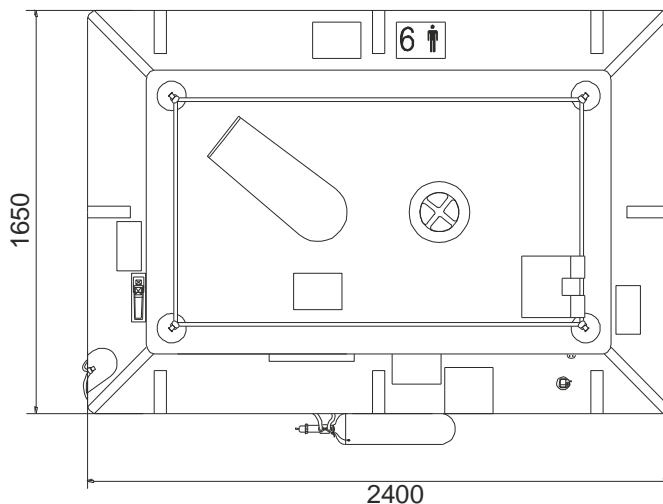

IBA 06 MAN OPEN REVERSIBLE INFLATABLE LIFERAFT ROUND CONTAINER

6 MAN	ROUND CONT		
Container	N11		
Dimensions	X: 1020 mm	Y: 476 mm	Z: 440 mm
	X: 3' 4,16"	Y: 1' 6,75"	Z: 1' 5,33"
Liferaft Net Weight	36 kg / 80 pounds		
Max. height stowage	15 m / 50'		
Painter line length	25 m / 83'		
Inflation Cylinder	1 X 4 liter		

 Crate	X: 1070 mm	Y: 560 mm	Z: 610 mm
	X: 3' 6,13"	Y: 1' 10,05"	Z: 2' 0,02"
	48 kg / 106 pounds		
	0,366 m ³ / 12,91 cubic foot		

Towing force	2 knots	3 knots
Without sea anchor	28 daN	60 daN
With sea anchor	85 daN	155 daN

Approvals:	USCG
-------------------	-------------

IBA 06 cont rond 21022017 KLT.doc	Issue: 7	Date: 21/02/2017
-----------------------------------	----------	------------------

Dimensions and weight +/- 5%
 SURVITEC SAS reserves the right to change specification without notice.
 For installation, add minimum +10mm for clearance to dimensions of the container.