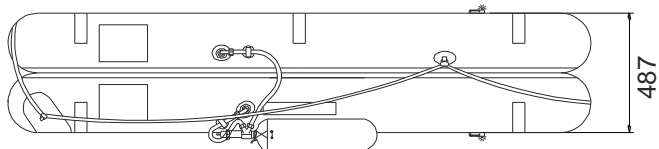

IBA 06 MAN OPEN REVERSIBLE INFLATABLE LIFERAFT ROUND CONTAINER

6 MAN	ROUND CONT		
Container	N11		
Dimensions	X: 1020 mm	Y: 476 mm	Z: 440 mm
	X: 3' 4,16"	Y: 1' 6,75"	Z: 1' 5,33"
Liferaft Net Weight	36 kg / 80 pounds		
Max. height stowage	15 m / 50'		
Painter line length	25 m / 83'		
Inflation Cylinder	1 X 4 liter		

 Crate	X: 1070 mm	Y: 560 mm	Z: 610 mm
	X: 3' 6,13"	Y: 1' 10,05"	Z: 2' 0,02"
	48 kg / 106 pounds		
	0,366 m ³ / 12,91 cubic foot		

Towing force	2 knots	3 knots
Without sea anchor	28 daN	60 daN
With sea anchor	85 daN	155 daN

Approvals:	USCG
-------------------	-------------

IBA 06 cont rond 21022017 KLT.doc	Issue: 7	Date: 21/02/2017
-----------------------------------	----------	------------------

Dimensions and weight +/- 5%
 SURVITEC SAS reserves the right to change specification without notice.
 For installation, add minimum +10mm for clearance to dimensions of the container.