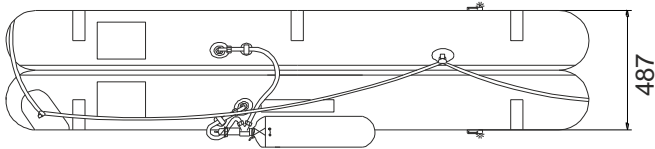

IBA 06 MAN

OPEN REVERSIBLE INFLATABLE LIFERAFT LOW PROFILE CONTAINER & VALISE

6 MAN	GRP container			Valise		
Container	N131			N° 3		
Dimensions	X: 825 mm	Y: 540 mm	Z: 318 mm	X: 690 mm	Y: 250 mm	Z: 300 mm
	X: 2' 8,49"	Y: 1' 9,26"	Z: 1' 0,52"	X: 2' 3,17"	Y: 9,85"	Z: 11,82"
Liferaft Net Weight	35 kg / 78 pounds			30 kg / 67 pounds		
Max. height stowage	18 m / 60'			10 m / 33'		
Painter line length	25 m / 83'			20 m / 66'		
Inflation Cylinder	1 x 4,02 liter					

 Crate	X: 830 mm	Y: 540 mm	Z: 330 mm	X: 830 mm	Y: 540 mm	Z: 330 mm
	X: 2' 8,68"	Y: 1' 9,26"	Z: 1' 1"	X: 2' 8,68"	Y: 1' 9,26"	Z: 1' 1"
	37 kg / 82 pounds			32 kg / 71 pounds		
	0,148 m3 / 5,23 cubic foot			0,148 m3 / 5,23 cubic foot		

Dimensions and weight +/- 5%
 SURVITEC SAS reserves the right to change specification without notice.
 For installation, add minimum +10mm for clearance to dimensions of the container.