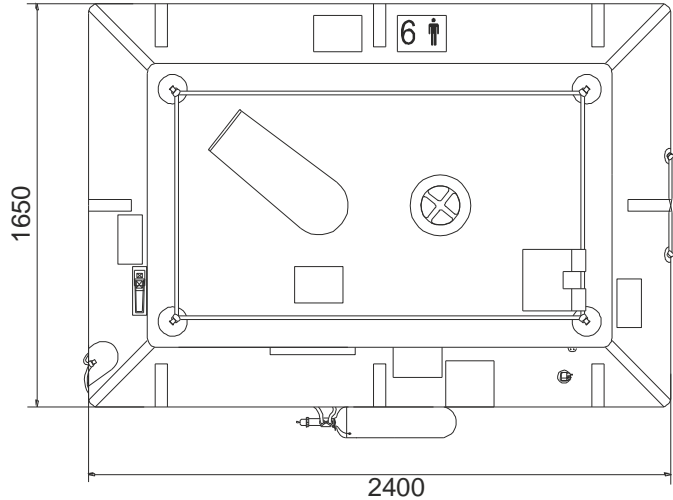

IBA 06 MAN

OPEN REVERSIBLE INFLATABLE LIFERAFT LOW PROFILE CONTAINER & VALISE

6 MAN	GRP container			Valise		
Container	N131			N° 3		
Dimensions	X: 825 mm	Y: 540 mm	Z: 318 mm	X: 690 mm	Y: 250 mm	Z: 300 mm
	X: 2' 8,49"	Y: 1' 9,26"	Z: 1' 0,52"	X: 2' 3,17"	Y: 9,85"	Z: 11,82"
Liferaft Net Weight	35 kg / 78 pounds			30 kg / 67 pounds		
Max. height stowage	18 m / 60'			10 m / 33'		
Painter line length	25 m / 83'			20 m / 66'		
Inflation Cylinder	1 x 4,02 liter					

 Crate	X: 830 mm	Y: 540 mm	Z: 330 mm	X: 830 mm	Y: 540 mm	Z: 330 mm
	X: 2' 8,68"	Y: 1' 9,26"	Z: 1' 1"	X: 2' 8,68"	Y: 1' 9,26"	Z: 1' 1"
	37 kg / 82 pounds			32 kg / 71 pounds		
	0,148 m3 / 5,23 cubic foot			0,148 m3 / 5,23 cubic foot		

Dimensions and weight +/- 5%
 SURVITEC SAS reserves the right to change specification without notice.
 For installation, add minimum +10mm for clearance to dimensions of the container.