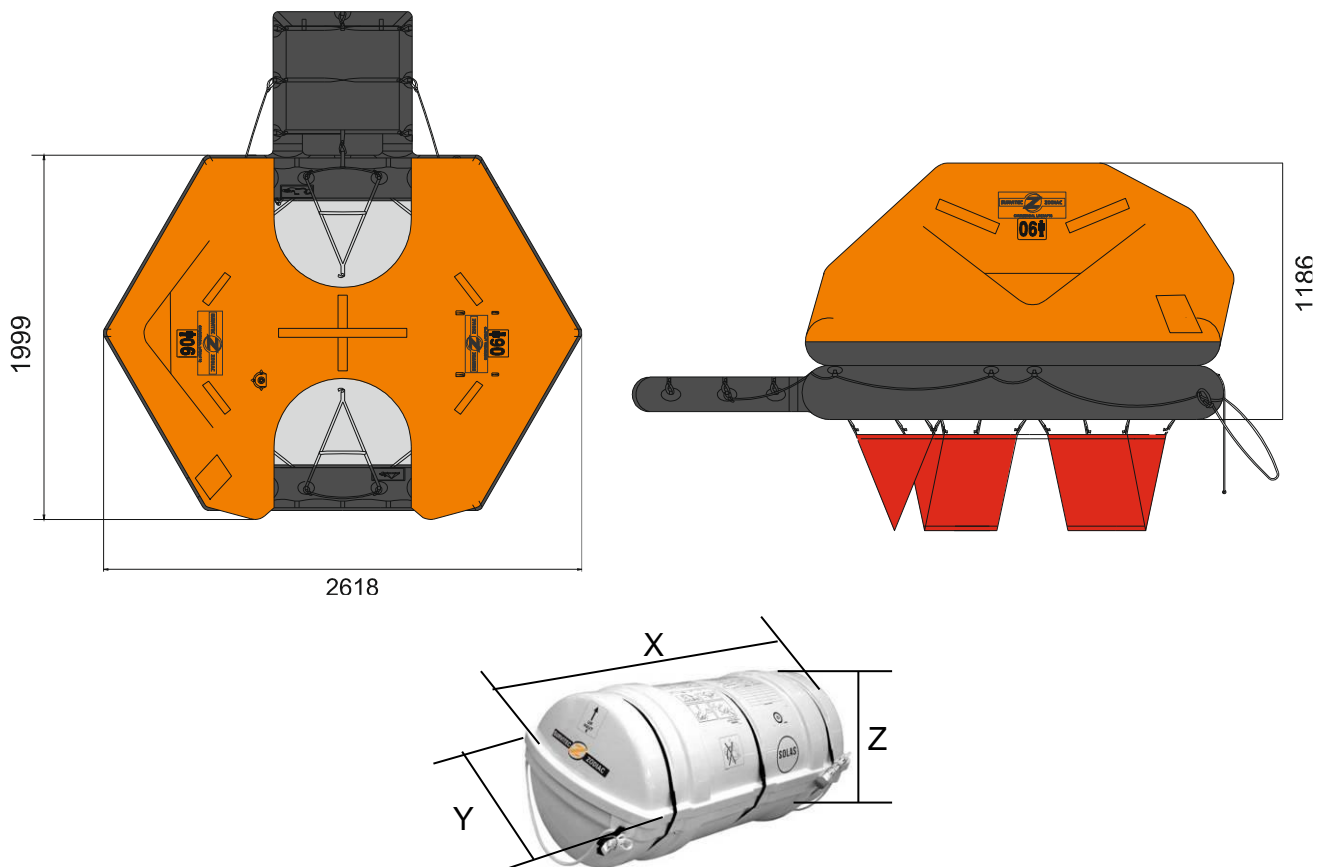

6 MAN THROW OVER BOARD SELF RIGHTING LIFERAFT ROUND CONTAINER SOLAS A & B PACK

6 MAN	A PACK			B PACK		
Container	N12			N12		
Dimensions	X: 1160 mm X: 3' 9,67"	Y: 560 mm Y: 1' 10,05"	Z: 513 mm Z: 1' 8,2"	X: 1160 mm X: 3' 9,67"	Y: 560 mm Y: 1' 10,05"	Z: 513 mm Z: 1' 8,2"
Liferaft Net Weight	72 kg / 159 pounds			58 kg / 128 pounds		
Max. height stowage	25 m / 83'			25 m / 83'		
Painter line length	35 m / 115'					
Inflation Cylinder	1 x 6 liter					

 Crate	X: 1240 mm X: 4' 0,82"	Y: 620 mm Y: 2' 0,41"	Z: 700 mm Z: 2' 3,56"	X: 1240 mm X: 4' 0,82"	Y: 620 mm Y: 2' 0,41"	Z: 700 mm Z: 2' 3,56"
	85 kg / 188 pounds			71 kg / 157 pounds		
	0,539 m3 / 19,01 cubic foot			0,539 m3 / 19,01 cubic foot		

Towing force	2 knots	3 knots
Without sea anchor	41 daN	71 daN
With sea anchor	87 daN	157 daN

Approvals:	EC (MED) – USCG – TC – BV
-------------------	----------------------------------

06 TO SR 20022017 KLT.doc	Issue: 7	Date: 20/02/2017
---------------------------	----------	------------------