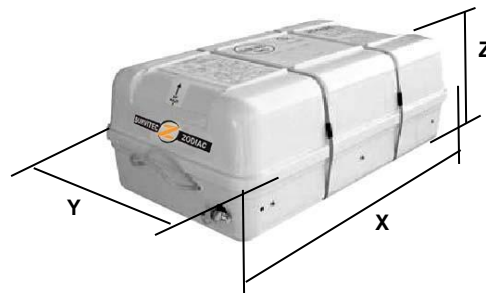

6 MAN THROW OVER BOARD LIFERAFT LOW PROFILE CONTAINER SOLAS A & B PACK

6 MAN	A PACK			B PACK		
Container	N134			N133		
Dimensions	X: 965 mm X: 3' 2"	Y: 596 mm Y: 1' 11,47"	Z: 380 mm Z: 1' 2,97"	X: 924 mm X: 3' 0,38"	Y: 574 mm Y: 1' 10,6"	Z: 359 mm Z: 1' 2,14"
Liferaft Net Weight	66 kg / 146 pounds			51 kg / 113 pounds		
Max. height stowage	18 m / 60'			20 m / 66'		
Painter line length	30 m / 99'					
Inflation Cylinder	1 x 4 liter					

 Crate	X: 1020 mm X: 3' 4,16"	Y: 630 mm Y: 2' 0,81"	Z: 400 mm Z: 1' 3,75"	X: 980 mm X: 3' 2,59"	Y: 600 mm Y: 1' 11,63"	Z: 380 mm Z: 1' 2,97"
	70 kg / 155 pounds			54 kg / 120 pounds		
	0,258 m3 / 9,08 cubic foot			0,224 m3 / 7,89 cubic foot		