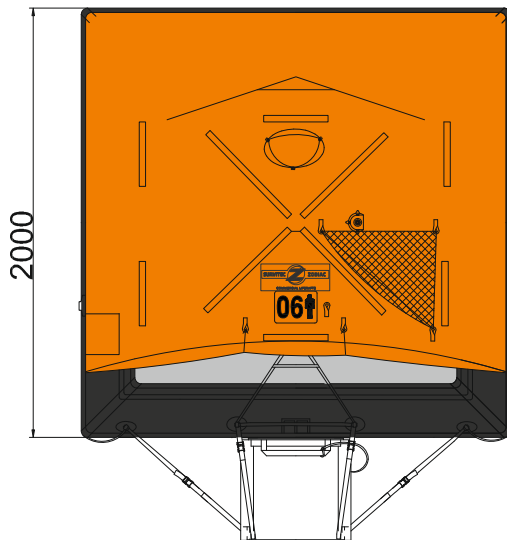

6 MAN THROW OVER BOARD LIFERAFT LOW PROFILE CONTAINER SOLAS A & B PACK

6 MAN	A PACK			B PACK		
Container	N134			N133		
Dimensions	X: 965 mm X: 3' 2"	Y: 596 mm Y: 1' 11,47"	Z: 380 mm Z: 1' 2,97"	X: 924 mm X: 3' 0,38"	Y: 574 mm Y: 1' 10,6"	Z: 359 mm Z: 1' 2,14"
Liferaft Net Weight	66 kg / 146 pounds			51 kg / 113 pounds		
Max. height stowage	18 m / 60'			20 m / 66'		
Painter line length	30 m / 99'					
Inflation Cylinder	1 x 4 liter					

 Crate	X: 1020 mm X: 3' 4,16"	Y: 630 mm Y: 2' 0,81"	Z: 400 mm Z: 1' 3,75"	X: 980 mm X: 3' 2,59"	Y: 600 mm Y: 1' 11,63"	Z: 380 mm Z: 1' 2,97"
	70 kg / 155 pounds			54 kg / 120 pounds		
	0,258 m3 / 9,08 cubic foot			0,224 m3 / 7,89 cubic foot		

Towing force	2 knots	3 knots
Without sea anchor	35 daN	60 daN
With sea anchor	80 daN	145 daN

Approvals:	EC (MED) – USCG – TC – BV – CCS
-------------------	--

06 TO LPC 12102015 KLT.doc	Issue : 6	Date : 12/10/2015
----------------------------	-----------	-------------------

Dimensions and weight +/- 5%
 SURVITEC SAS reserves the right to change specification without notice.
 For installation, add minimum +10mm for clearance to dimensions of the container.