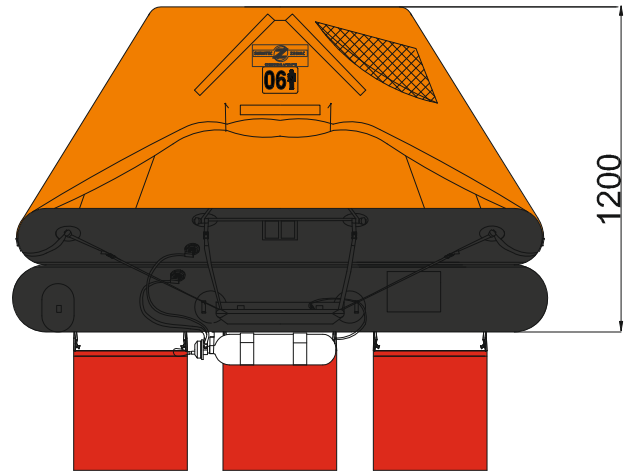

6 MAN THROW OVER BOARD LIFERAFT LOW PROFILE CONTAINER SOLAS A & B PACK

6 MAN	A PACK			B PACK		
Container	N134			N133		
Dimensions	X: 965 mm X: 3' 2"	Y: 596 mm Y: 1' 11,47"	Z: 380 mm Z: 1' 2,97"	X: 924 mm X: 3' 0,38"	Y: 574 mm Y: 1' 10,6"	Z: 359 mm Z: 1' 2,14"
Liferaft Net Weight	66 kg / 146 pounds			51 kg / 113 pounds		
Max. height stowage	18 m / 60'			20 m / 66'		
Painter line length	30 m / 99'					
Inflation Cylinder	1 x 4 liter					

 Crate	X: 1020 mm X: 3' 4,16"	Y: 630 mm Y: 2' 0,81"	Z: 400 mm Z: 1' 3,75"	X: 980 mm X: 3' 2,59"	Y: 600 mm Y: 1' 11,63"	Z: 380 mm Z: 1' 2,97"
	70 kg / 155 pounds			54 kg / 120 pounds		
	0,258 m3 / 9,08 cubic foot			0,224 m3 / 7,89 cubic foot		

Towing force	2 knots	3 knots
Without sea anchor	35 daN	60 daN
With sea anchor	80 daN	145 daN

Approvals:	EC (MED) – USCG – TC – BV – CCS
-------------------	--

06 TO LPC 12102015 KLT.doc	Issue : 6	Date : 12/10/2015
----------------------------	-----------	-------------------