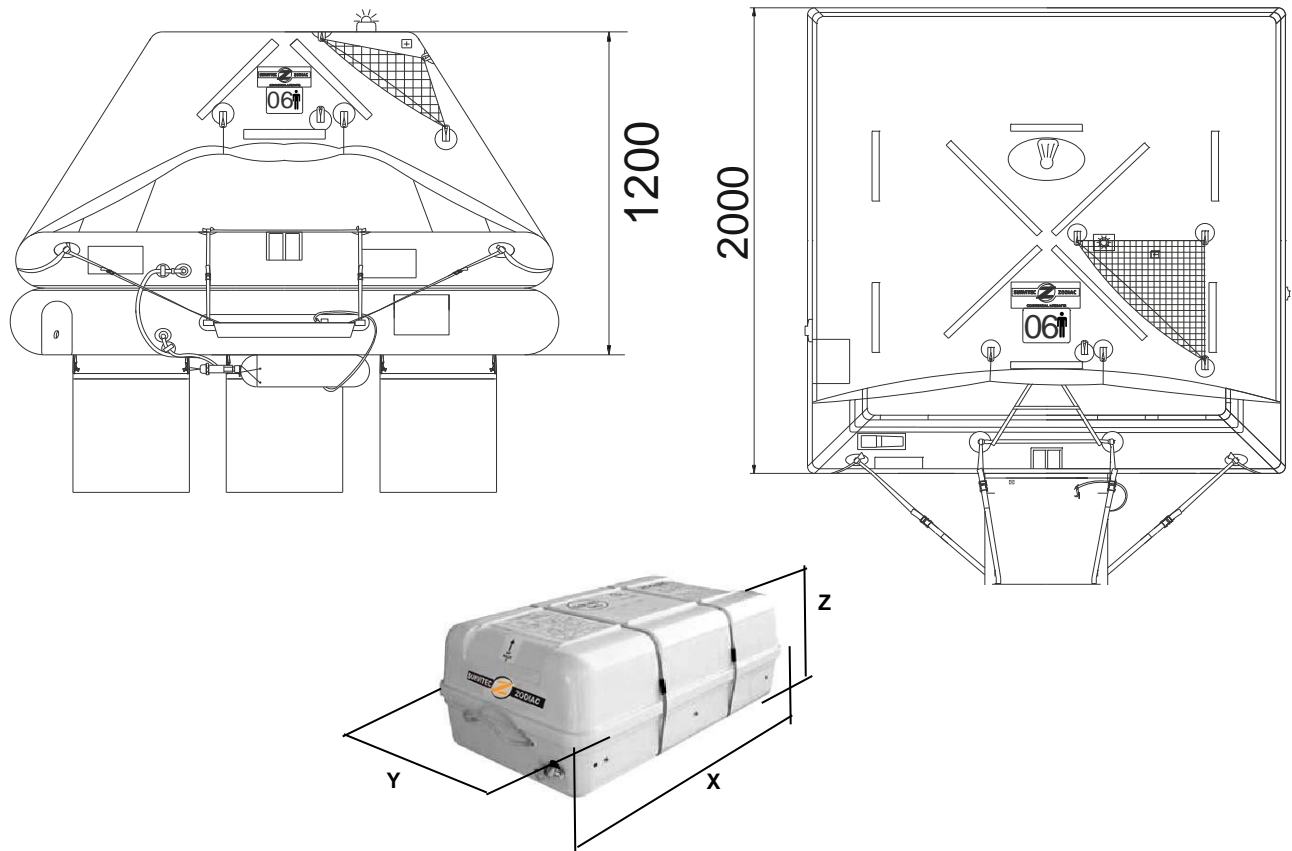

06 PERSON COASTAL LIFERAFT - UK LOW PROFILE CONTAINER

06 MAN	B PACK		
Container	N133		
Dimensions	X: 924 mm X: 3' 0,38"	Y: 574 mm Y: 1' 10,6"	Z: 359 mm Z: 1' 2,14"
Liferaft Net Weight	50 kg / 111 pounds		
Max. height stowage	18 m / 60'		
Painter line length	36 m / 119'		
Inflation Cylinder	1 x 4 liter		
 Crate	X: 980 mm X: 3' 2,59"	Y: 600 mm Y: 1' 11,63"	Z: 400 mm Z: 1' 3,75"
	53 kg / 117 pounds		
	0,236 m ³ / 8,31 cubic foot		
Towing force	2 knots	3 knots	
Without sea anchor	35 daN	60 daN	
With sea anchor	80 daN	145 daN	

Approvals:	MCA
-------------------	------------

06 COASTAL LPC UK 06022017 KLT.doc	Issue: 4	Date: 06/02/2017
------------------------------------	----------	------------------

Dimensions and weight +/- 5%
 SURVITEC SAS reserves the right to change specification without notice.
 For installation, add minimum +10mm for clearance to dimensions of the container.