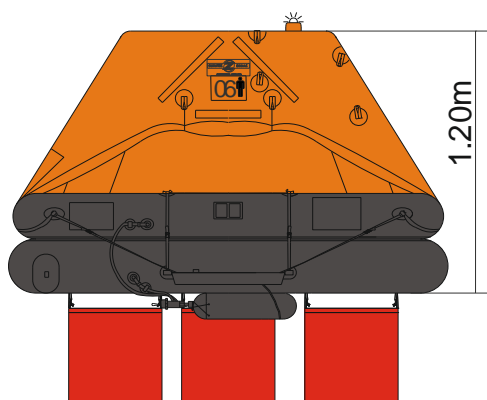

06 PERSON COASTAL LIFERAFT - CCG GRP LOW PROFILE CONTAINER & VALISE

6 MAN	GRP container			Valise		
Container	N131			N° 4		
Dimensions	X: 800 mm	Y: 518 mm	Z: 300 mm	X: 850 mm	Y: 325 mm	Z: 350 mm
	X: 2' 7,5"	Y: 1' 8,4"	Z: 11,82"	X: 2' 9,47"	Y: 1' 0,8"	Z: 1' 1,78"
Liferaft Net Weight	41 kg / 91 pounds			33 kg / 73 pounds		
Max. height stowage	10 m / 33'			10 m / 33'		
Painter line length	20 m / 66'					
Inflation Cylinder	1 x 4 litre					

 Crate	X: 830 mm	Y: 540 mm	Z: 330 mm	X: 930 mm	Y: 540 mm	Z: 350 mm
	X: 2' 8,68"	Y: 1' 9,26"	Z: 1' 1"	X: 3' 0,62"	Y: 1' 9,26"	Z: 1' 1,78"
	43 kg / 95 pounds			35 kg / 78 pounds		
	0,148 m ³ / 5,23 cubic foot			0,176 m ³ / 6,21 cubic foot		

Towing force	2 knots	3 knots
Without sea anchor	35 daN	60 daN
With sea anchor	80 daN	145 daN

Approvals: **TC**

06 COASTAL CCG LPC & valise 06022017 KLT.doc Issue: 5 Date: 06/02/2017

Dimensions and weight +/- 5%
Survitec Zodiac reserves the right to change specification without notice.
For installation, add minimum +10mm for clearance to dimensions of the container.