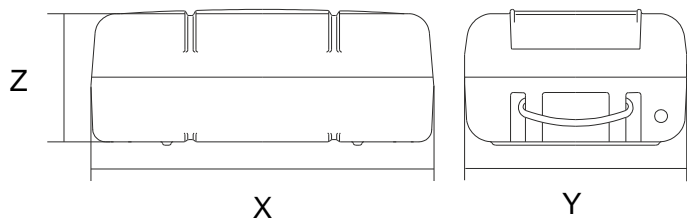

06 PERSON COASTAL LIFERAFT - CCG GRP LOW PROFILE CONTAINER & VALISE

6 MAN	GRP container			Valise		
Container	N131			N° 4		
Dimensions	X: 800 mm	Y: 518 mm	Z: 300 mm	X: 850 mm	Y: 325 mm	Z: 350 mm
	X: 2' 7,5"	Y: 1' 8,4"	Z: 11,82"	X: 2' 9,47"	Y: 1' 0,8"	Z: 1' 1,78"
Liferaft Net Weight	41 kg / 91 pounds			33 kg / 73 pounds		
Max. height stowage	10 m / 33'			10 m / 33'		
Painter line length	20 m / 66'					
Inflation Cylinder	1 x 4 litre					

 Crate	X: 830 mm	Y: 540 mm	Z: 330 mm	X: 930 mm	Y: 540 mm	Z: 350 mm
	X: 2' 8,68"	Y: 1' 9,26"	Z: 1' 1"	X: 3' 0,62"	Y: 1' 9,26"	Z: 1' 1,78"
	43 kg / 95 pounds			35 kg / 78 pounds		
	0,148 m ³ / 5,23 cubic foot			0,176 m ³ / 6,21 cubic foot		

Towing force	2 knots	3 knots
Without sea anchor	35 daN	60 daN
With sea anchor	80 daN	145 daN

Approvals: **TC**

06 COASTAL CCG LPC & valise 06022017 KLT.doc Issue: 5 Date: 06/02/2017

Dimensions and weight +/- 5%
Survitec Zodiac reserves the right to change specification without notice.
For installation, add minimum +10mm for clearance to dimensions of the container.