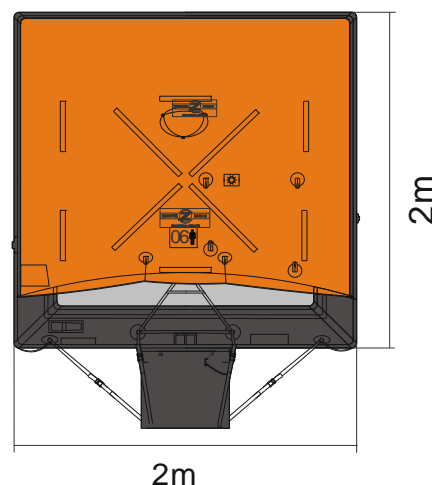

06 PERSON COASTAL LIFERAFT - CCG GRP LOW PROFILE CONTAINER & VALISE

6 MAN	GRP container			Valise		
Container	N131			N° 4		
Dimensions	X: 800 mm	Y: 518 mm	Z: 300 mm	X: 850 mm	Y: 325 mm	Z: 350 mm
	X: 2' 7,5"	Y: 1' 8,4"	Z: 11,82"	X: 2' 9,47"	Y: 1' 0,8"	Z: 1' 1,78"
Liferaft Net Weight	41 kg / 91 pounds			33 kg / 73 pounds		
Max. height stowage	10 m / 33'			10 m / 33'		
Painter line length	20 m / 66'					
Inflation Cylinder	1 x 4 litre					

 Crate	X: 830 mm	Y: 540 mm	Z: 330 mm	X: 930 mm	Y: 540 mm	Z: 350 mm
	X: 2' 8,68"	Y: 1' 9,26"	Z: 1' 1"	X: 3' 0,62"	Y: 1' 9,26"	Z: 1' 1,78"
	43 kg / 95 pounds			35 kg / 78 pounds		
	0,148 m ³ / 5,23 cubic foot			0,176 m ³ / 6,21 cubic foot		

Towing force	2 knots	3 knots
Without sea anchor	35 daN	60 daN
With sea anchor	80 daN	145 daN

Approvals: **TC**

06 COASTAL CCG LPC & valise 06022017 KLT.doc Issue: 5 Date: 06/02/2017

Dimensions and weight +/- 5%
Survitec Zodiac reserves the right to change specification without notice.
For installation, add minimum +10mm for clearance to dimensions of the container.