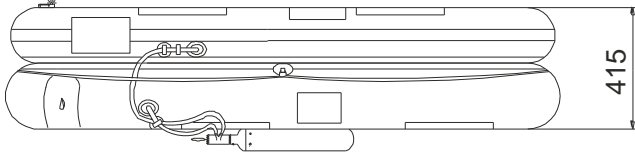

## IBA 04 MAN OPEN REVERSIBLE INFLATABLE LIFERAFT LOW PROFILE CONTAINER & VALISE

4 MAN	GRP container			Valise		
Container	N131			N° 3		
Dimensions	X: 825 mm	Y: 540 mm	Z: 318 mm	X: 690 mm	Y: 250 mm	Z: 300 mm
	X: 2' 8,49"	Y: 1' 9,26"	Z: 1' 0,52"	X: 2' 3,17"	Y: 9,85"	Z: 11,82"
Liferaft Net Weight	27 kg / 60 pounds			21 kg / 47 pounds		
Max. height stowage	20 m / 66'			10 m / 33'		
Painter line length	30 m / 99'			20 m / 66'		
Inflation Cylinder	1 x 2,83 liter					

Crate	X: 830 mm	Y: 540 mm	Z: 330 mm	X: 830 mm	Y: 540 mm	Z: 330 mm
	X: 2' 8,68"	Y: 1' 9,26"	Z: 1' 1"	X: 2' 8,68"	Y: 1' 9,26"	Z: 1' 1"
	30 kg / 67 pounds			24 kg / 53 pounds		
	0,148 m3 / 5,23 cubic foot			0,148 m3 / 5,23 cubic foot		

Towing force	2 knots	3 knots
Without sea anchor	- daN	80 daN
With sea anchor	- daN	100 daN

**Approvals:** **USCG**

IBA 04 cont LPC & valise 21022017 KLT.doc Issue: 6 Date: 21/02/2017

Dimensions and weight +/- 5%  
SURVITEC SAS reserves the right to change specification without notice.  
For installation, add minimum +10mm for clearance to dimensions of the container.