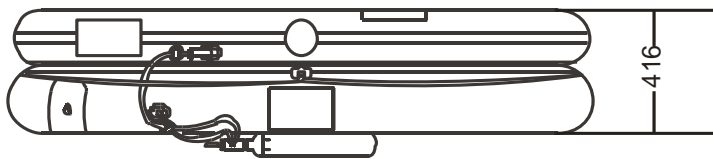

# IBA CCG R 04 MAN OPEN REVERSIBLE INFLATABLE LIFERAFT LOW PROFILE CONTAINER

4 MAN			
<b>Container</b>	<b>N131</b>		
Dimensions	X: 825 mm	Y: 540 mm	Z: 318 mm
	X: 2' 8,49"	Y: 1' 9,26"	Z: 1' 0,52"
Liferaft Net Weight	30 kg / 67 pounds		
Max. height stowage	20 m / 50'		
Painter line length	30 m / 99'		
Inflation Cylinder	1 X 2,83 liter		
 <b>Crate</b>	X: 830 mm	Y: 540 mm	Z: 330 mm
	X: 2' 8,68"	Y: 1' 9,26"	Z: 1' 1"
	32 kg / 71 pounds		
	0,148 m3 / 5,23 cubic foot		
<b>Towing force</b>	<b>2 knots</b>	<b>3 knots</b>	
Without sea anchor	- daN	80 daN	
With sea anchor	- daN	100 daN	

<b>Approvals:</b>	<b>TC</b>
-------------------	-----------

IBA CCG R 04 LPC 27102015 KLT.doc	Issue : 4	Date : 27/10/2015
-----------------------------------	-----------	-------------------

Dimensions and weight +/- 5%  
SURVITEC SAS reserves the right to change specification without notice.  
For installation, add minimum +10mm for clearance to dimensions of the container.