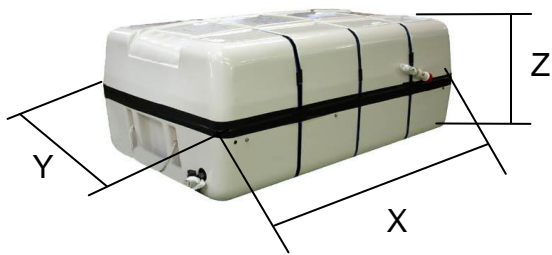

# IBA CCG R 04 MAN OPEN REVERSIBLE INFLATABLE LIFERAFT LOW PROFILE CONTAINER

4 MAN			
<b>Container</b>	<b>N131</b>		
Dimensions	X: 825 mm	Y: 540 mm	Z: 318 mm
	X: 2' 8,49"	Y: 1' 9,26"	Z: 1' 0,52"
Liferaft Net Weight	30 kg / 67 pounds		
Max. height stowage	20 m / 50'		
Painter line length	30 m / 99'		
Inflation Cylinder	1 X 2,83 liter		
 <b>Crate</b>	X: 830 mm	Y: 540 mm	Z: 330 mm
	X: 2' 8,68"	Y: 1' 9,26"	Z: 1' 1"
	32 kg / 71 pounds		
	0,148 m3 / 5,23 cubic foot		
<b>Towing force</b>	<b>2 knots</b>	<b>3 knots</b>	
Without sea anchor	- daN	80 daN	
With sea anchor	- daN	100 daN	

<b>Approvals:</b>	<b>TC</b>
-------------------	-----------

IBA CCG R 04 LPC 27102015 KLT.doc	Issue : 4	Date : 27/10/2015
-----------------------------------	-----------	-------------------

Dimensions and weight +/- 5%  
SURVITEC SAS reserves the right to change specification without notice.  
For installation, add minimum +10mm for clearance to dimensions of the container.