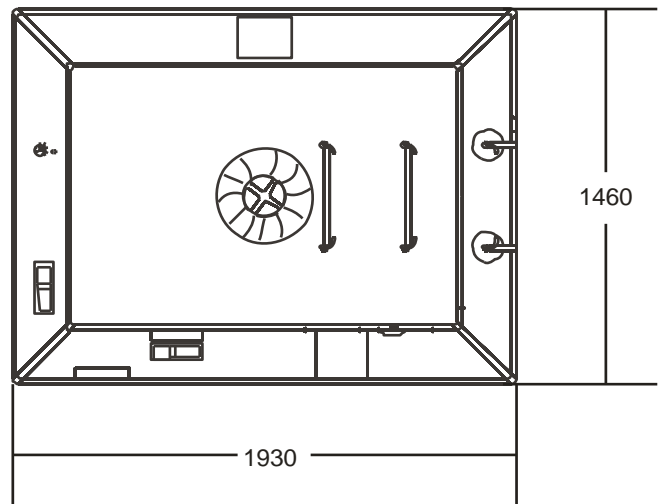

# IBA CCG R 04 MAN OPEN REVERSIBLE INFLATABLE LIFERAFT LOW PROFILE CONTAINER

4 MAN			
<b>Container</b>	<b>N131</b>		
Dimensions	X: 825 mm	Y: 540 mm	Z: 318 mm
	X: 2' 8,49"	Y: 1' 9,26"	Z: 1' 0,52"
Liferaft Net Weight	30 kg / 67 pounds		
Max. height stowage	20 m / 50'		
Painter line length	30 m / 99'		
Inflation Cylinder	1 X 2,83 liter		
 <b>Crate</b>	X: 830 mm	Y: 540 mm	Z: 330 mm
	X: 2' 8,68"	Y: 1' 9,26"	Z: 1' 1"
	32 kg / 71 pounds		
	0,148 m3 / 5,23 cubic foot		
<b>Towing force</b>	<b>2 knots</b>	<b>3 knots</b>	
Without sea anchor	- daN	80 daN	
With sea anchor	- daN	100 daN	

<b>Approvals:</b>	<b>TC</b>
-------------------	-----------

IBA CCG R 04 LPC 27102015 KLT.doc	Issue : 4	Date : 27/10/2015
-----------------------------------	-----------	-------------------

Dimensions and weight +/- 5%  
SURVITEC SAS reserves the right to change specification without notice.  
For installation, add minimum +10mm for clearance to dimensions of the container.