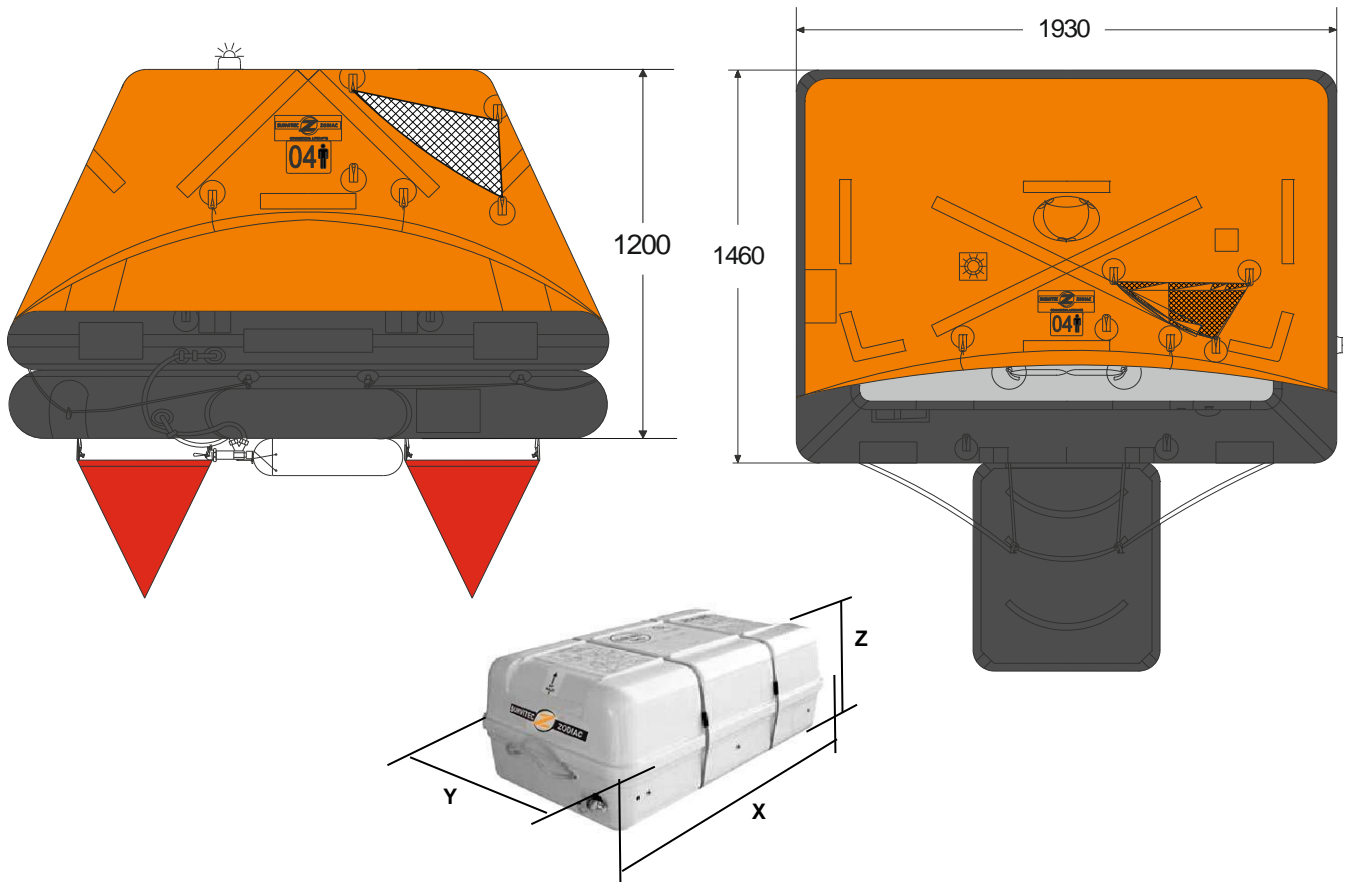

4 MAN THROW OVER BOARD LIFERAFT LOW PROFILE CONTAINER A & B PACK

4 MAN	A PACK			B PACK		
Container	N133			N133		
Dimensions	X: 924 mm	Y: 574 mm	Z: 359 mm	X: 924 mm	Y: 574 mm	Z: 359 mm
	X: 3' 0,38"	Y: 1' 10,6"	Z: 1' 2,14"	X: 3' 0,38"	Y: 1' 10,6"	Z: 1' 2,14"
Liferaft Net Weight	54 kg / 120 pounds			46 kg / 102 pounds		
Max. height storage	20 m / 66'			20 m / 66'		
Painter line length	30 m / 99'					
Inflation Cylinder	1 x 4 litre					

 Crate	X: 980 mm	Y: 600 mm	Z: 380 mm	X: 980 mm	Y: 600 mm	Z: 380 mm
	X: 3' 2,59"	Y: 1' 11,63"	Z: 1' 2,97"	X: 3' 2,59"	Y: 1' 11,63"	Z: 1' 2,97"
	57 kg / 126 pounds			49 kg / 109 pounds		
	0,224 m3 / 7,89 cubic foot			0,224 m3 / 7,89 cubic foot		

Towing force	2 knots	3 knots
Without sea anchor	35 daN	60 daN
With sea anchor	80 daN	145 daN

Approvals:	USCG - TC
-------------------	------------------

04 TO LPC 08022017 KLT.doc	Issue: 4	Date: 08/02/2017
----------------------------	----------	------------------

Dimensions and weight +/- 5%
SURVITEC SAS reserves the right to change specification without notice.
For installation, add minimum +10mm for clearance to dimensions of the container.