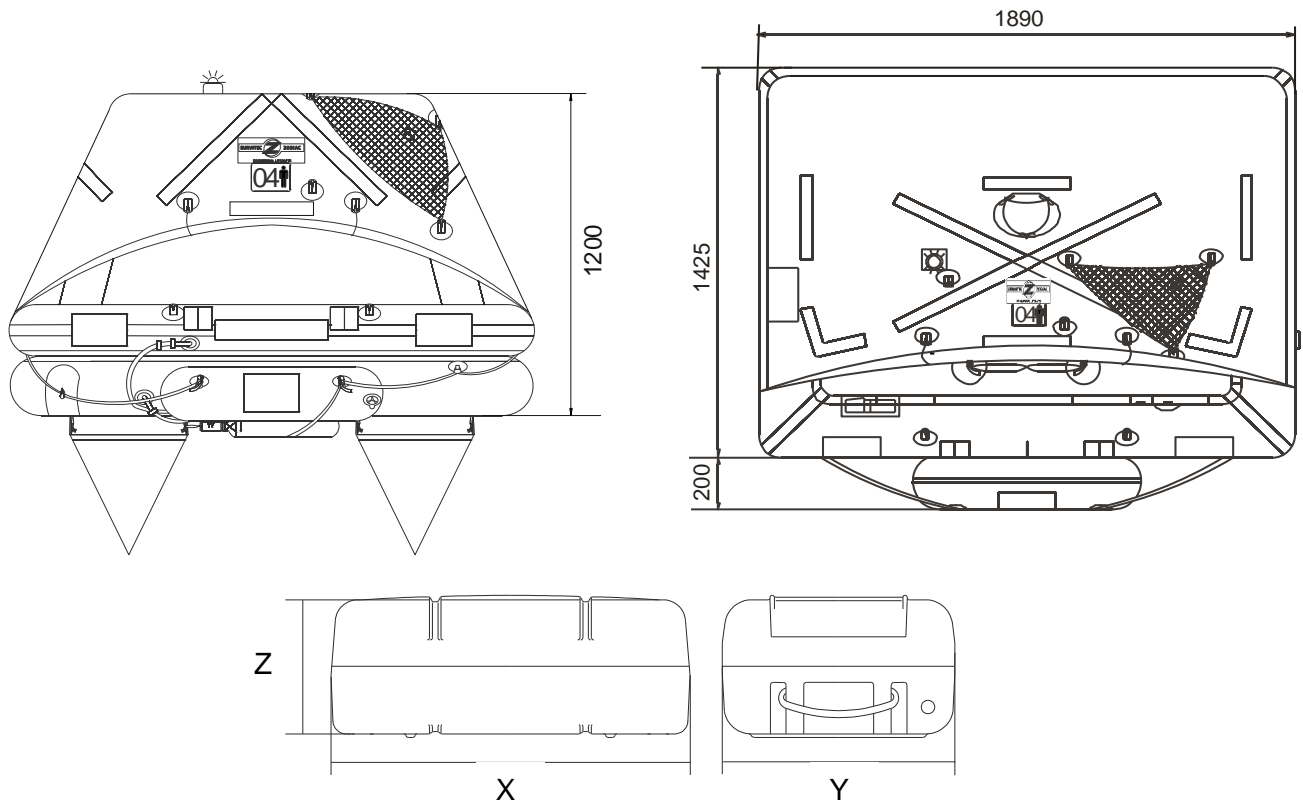

04 PERSON COASTAL LIFERAFT – UK LOW PROFILE CONTAINER

04 MAN	B PACK		
Container	N132		
Dimensions	X: 890 mm X: 2' 11,04"	Y: 520 mm Y: 1' 8,48"	Z: 333 mm Z: 1' 1,12"
Liferaft Net Weight	39 kg / 86 pounds		
Max. height stowage	20 m / 66'		
Painter line length	36 m / 119'		
Inflation Cylinder	1 x 4 liter		
 Crate	X: 930 mm X: 3' 0,62"	Y: 540 mm Y: 1' 9,26"	Z: 350 mm Z: 1' 1,78"
	42 kg / 93 pounds		
	0,176 m ³ / 6,21 cubic foot		
Towing force	2 knots	3 knots	
Without sea anchor	35 daN	60 daN	
With sea anchor	48 daN	90 daN	

Approvals:	MCA
-------------------	------------

04 COASTAL UK LPC 06022017 KLT.doc	Issue: 4	Date: 06/02/2017
------------------------------------	----------	------------------

Dimensions and weight +/- 5%
 SURVITEC SAS reserves the right to change specification without notice.
 For installation, add minimum +10mm for clearance to dimensions of the container.