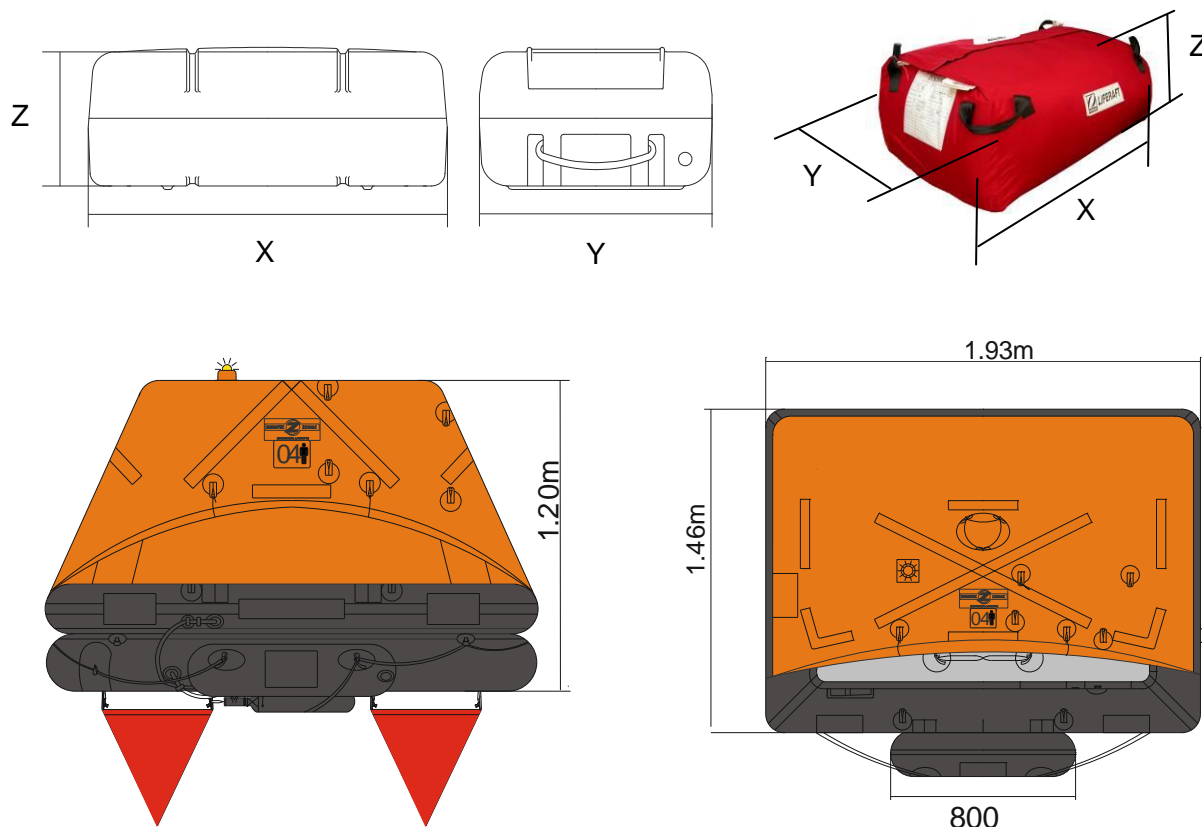

## 04 PERSON COASTAL LIFERAFT - CCG GRP LOW PROFILE CONTAINER & VALISE

4 MAN	GRP container			Valise		
<b>Container</b>	<b>N131</b>			<b>N° 3</b>		
Dimensions	X: 825 mm	Y: 540 mm	Z: 318 mm	X: 690 mm	Y: 250 mm	Z: 300 mm
	X: 2' 8,49"	Y: 1' 9,26"	Z: 1' 0,52"	X: 2' 3,17"	Y: 9,85"	Z: 11,82"
Liferaft Net Weight	37 kg / 82 pounds			30 kg / 67 pounds		
Max. height stowage	10 m / 33'			10 m / 33'		
Painter line length	20 m / 66'					
Inflation Cylinder	1 x 4 litre					
 <b>Crate</b>	X: 830 mm	Y: 540 mm	Z: 330 mm	X: 830 mm	Y: 540 mm	Z: 330 mm
	X: 2' 8,68"	Y: 1' 9,26"	Z: 1' 1"	X: 2' 8,68"	Y: 1' 9,26"	Z: 1' 1"
	39 kg / 86 pounds			32 kg / 71 pounds		
	0,148 m3 / 5,23 cubic foot			0,148 m3 / 5,23 cubic foot		
<b>Towing force</b>	<b>2 knots</b>			<b>3 knots</b>		
Without sea anchor	35 daN			60 daN		
With sea anchor	48 daN			90 daN		

<b>Approvals:</b>	<b>TC</b>
-------------------	-----------

04 COASTAL CCG LPC & valise 06102015 KLT.doc	Issue: 4	Date: 06/10/2015
--	----------	------------------

Dimensions and weight +/- 5%  
Zodiac reserves the right to change specification without notice.  
For installation, add minimum +10mm for clearance to dimensions of the container.