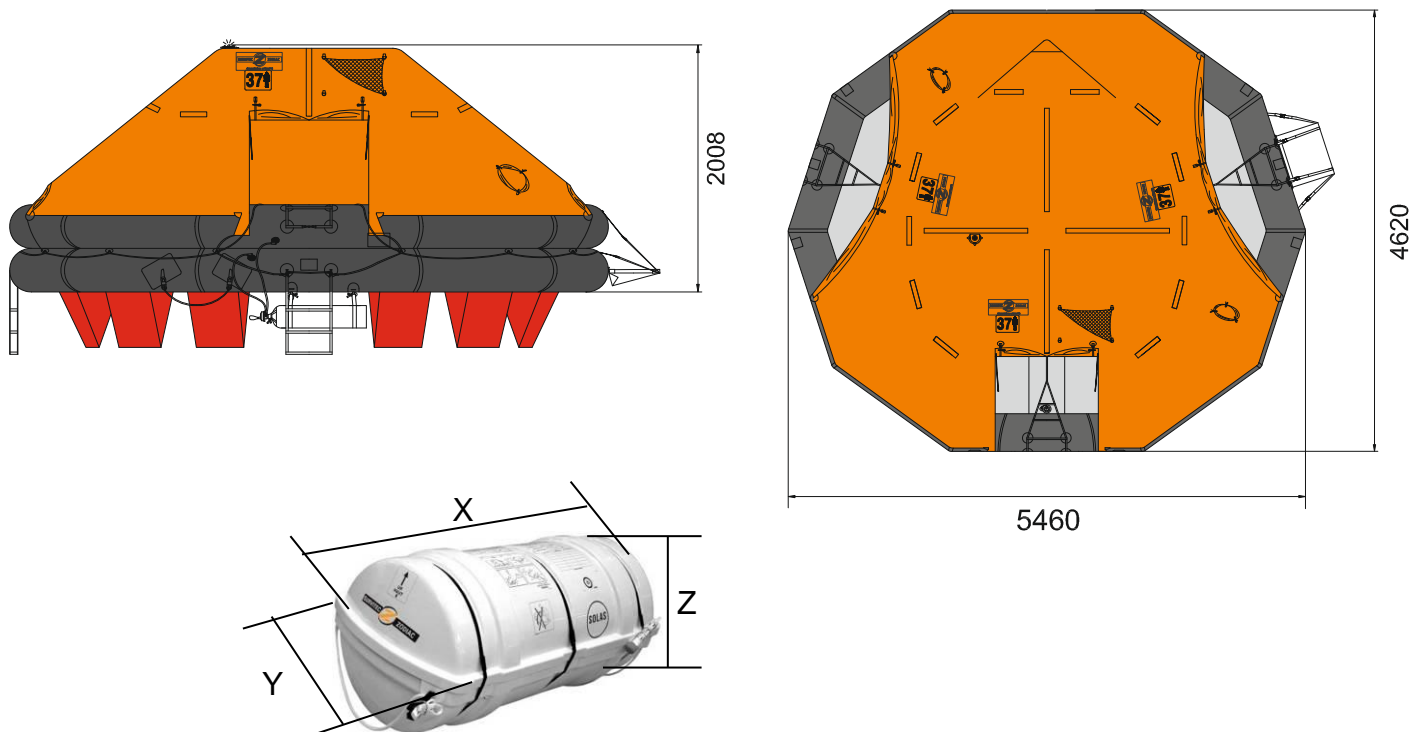

37 MAN THROW OVER BOARD LIFERAFT ROUND CONTAINER SOLAS A & B PACK

37 MAN	A PACK			B PACK		
Container	N18			N16		
Dimensions	X: 1560 mm	Y: 852 mm	Z: 835 mm	X: 1450 mm	Y: 800 mm	Z: 740 mm
	X: 5' 1,42"	Y: 2' 9,55"	Z: 2' 8,88"	X: 4' 9,09"	Y: 2' 7,5"	Z: 2' 5,14"
Liferaft Net Weight	250 kg / 552 pounds			163 kg / 360 pounds		
Height stowage	25 m / 83'			36 m / 119'		
Painter line length	35 m / 115'			35 m / 115' or 50 m / 165'		
Inflation Cylinder	2 x 15 liter					

 Crate	X: 1640 mm	Y: 940 mm	Z: 1010 mm	X: 1530 mm	Y: 850 mm	Z: 900 mm
	X: 5' 4,57"	Y: 3' 1,01"	Z: 3' 3,77"	X: 5' 0,24"	Y: 2' 9,47"	Z: 2' 11,44"
	280 kg / 618 pounds			187 kg / 413 pounds		
	1,558 m ³ / 54,98 cubic foot			1,171 m ³ / 41,33 cubic foot		

Dimensions and weight +/- 5%
SURVITEC SAS reserves the right to change specification without notice.
For installation, add minimum +10mm for clearance to dimensions of the container.