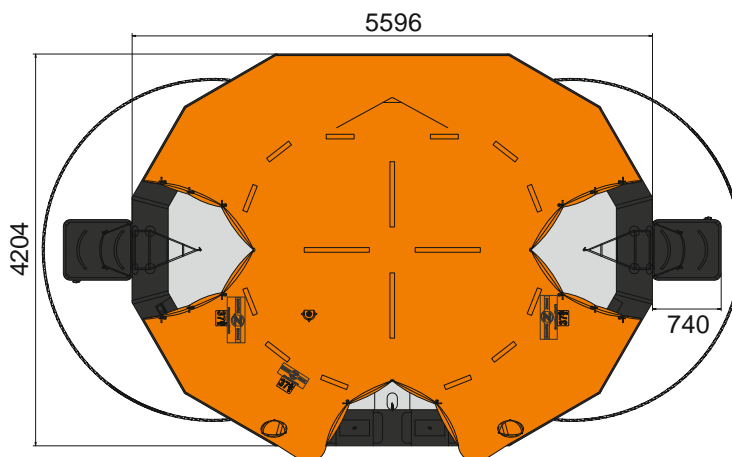

37 MAN THROW OVER BOARD SELF RIGHTING LIFERAFT ROUND CONTAINER SOLAS A & B PACK

37 MAN	A PACK			B PACK		
Container	N17			N16		
Dimensions	X: 1500 mm X: 4' 11,06"	Y: 950 mm Y: 3' 1,41"	Z: 945 mm Z: 3' 1,21"	X: 1450 mm X: 4' 9,09"	Y: 800 mm Y: 2' 7,5"	Z: 740 mm Z: 2' 5,14"
Liferaft Net Weight	312 kg / 688 pounds			222 kg / 490 pounds		
Max. height stowage	32 m / 105'			25 m / 83'		
Painter line length	35 m / 115'					
Inflation Cylinder	1 x 20 liter + 1 x 24 liter					
 Crate	X: 1580 mm X: 5' 2,21"	Y: 1050 mm Y: 3' 5,34"	Z: 1130 mm Z: 3' 8,49"	X: 1530 mm X: 5' 0,24"	Y: 850 mm Y: 2' 9,47"	Z: 900 mm Z: 2' 11,44"
	340 kg / 750 pounds			240 kg / 530 pounds		
	1,875 m ³ / 66,2 cubic foot			1,171 m ³ / 41,33 cubic foot		
Towing force	2 knots			3 knots		
Without sea anchor	128 daN			230 daN		
With sea anchor	184 daN			320 daN		

Approvals: EC (MED) – TC – BV

37 TO SR 20022017 KLT.doc Issue: 6 Date: 24/05/2018

Dimensions and weight +/- 5%
SURVITEC SAS reserves the right to change specification without notice.
For installation, add minimum +10mm for clearance to dimensions of the container.