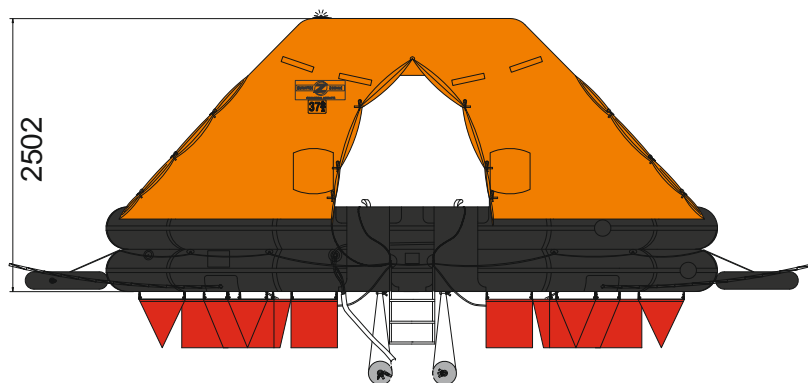

37 MAN THROW OVER BOARD SELF RIGHTING LIFERAFT ROUND CONTAINER SOLAS A & B PACK

37 MAN	A PACK			B PACK		
Container	N17			N16		
Dimensions	X: 1500 mm X: 4' 11,06"	Y: 950 mm Y: 3' 1,41"	Z: 945 mm Z: 3' 1,21"	X: 1450 mm X: 4' 9,09"	Y: 800 mm Y: 2' 7,5"	Z: 740 mm Z: 2' 5,14"
Liferaft Net Weight	312 kg / 688 pounds			222 kg / 490 pounds		
Max. height stowage	32 m / 105'			25 m / 83'		
Painter line length	35 m / 115'					
Inflation Cylinder	1 x 20 liter + 1 x 24 liter					
 Crate	X: 1580 mm X: 5' 2,21"	Y: 1050 mm Y: 3' 5,34"	Z: 1130 mm Z: 3' 8,49"	X: 1530 mm X: 5' 0,24"	Y: 850 mm Y: 2' 9,47"	Z: 900 mm Z: 2' 11,44"
	340 kg / 750 pounds			240 kg / 530 pounds		
	1,875 m ³ / 66,2 cubic foot			1,171 m ³ / 41,33 cubic foot		
Towing force	2 knots			3 knots		
Without sea anchor	128 daN			230 daN		
With sea anchor	184 daN			320 daN		

Approvals: EC (MED) – TC – BV

37 TO SR 20022017 KLT.doc Issue: 6 Date: 24/05/2018

Dimensions and weight +/- 5%
SURVITEC SAS reserves the right to change specification without notice.
For installation, add minimum +10mm for clearance to dimensions of the container.