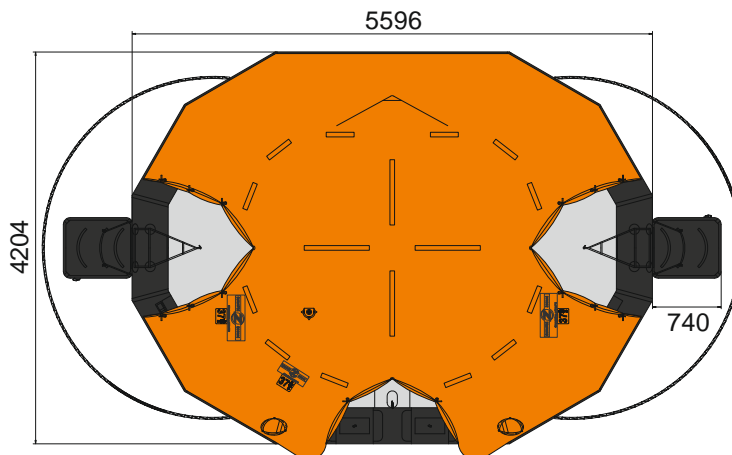

# 37 MAN THROW OVER BOARD SELF RIGHTING LIFERAFT ROUND CONTAINER SOLAS A & B PACK

37 MAN	A PACK			B PACK		
Container	N17			N16		
Dimensions	X: 1500 mm X: 4' 11,06"	Y: 950 mm Y: 3' 1,41"	Z: 945 mm Z: 3' 1,21"	X: 1450 mm X: 4' 9,09"	Y: 800 mm Y: 2' 7,5"	Z: 740 mm Z: 2' 5,14"
Liferaft Net Weight	305 kg / 673 pounds			209 kg / 461 pounds		
Max. height stowage	25 m / 83'			25 m / 83'		
Painter line length	35 m / 115'					
Inflation Cylinder	1 x 20 liter + 1 x 24 liter					
 <b>Crate</b>	X: 1580 mm X: 5' 2,21"	Y: 1050 mm Y: 3' 5,34"	Z: 1130 mm Z: 3' 8,49"	X: 1530 mm X: 5' 0,24"	Y: 850 mm Y: 2' 9,47"	Z: 900 mm Z: 2' 11,44"
	340 kg / 750 pounds			240 kg / 530 pounds		
	1,875 m3 / 66,2 cubic foot			1,171 m3 / 41,33 cubic foot		
<b>Towing force</b>	<b>2 knots</b>			<b>3 knots</b>		
Without sea anchor	128 daN			230 daN		
With sea anchor	184 daN			320 daN		

**Approvals:** **EC (MED) – TC – BV**

37 TO SR 20022017 KLT.doc      Issue: 5      Date: 20/02/2017

Dimensions and weight +/- 5%  
SURVITEC SAS reserves the right to change specification without notice.  
For installation, add minimum +10mm for clearance to dimensions of the container.