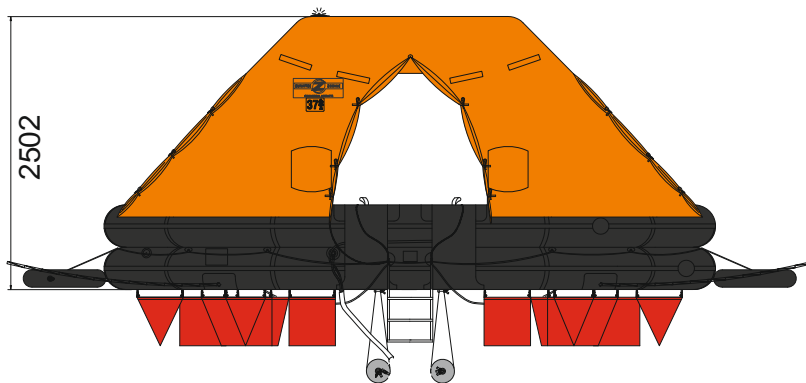

# 37 MAN THROW OVER BOARD SELF RIGHTING LIFERAFT ROUND CONTAINER SOLAS A & B PACK

37 MAN	A PACK			B PACK		
Container	N17			N16		
Dimensions	X: 1500 mm X: 4' 11,06"	Y: 950 mm Y: 3' 1,41"	Z: 945 mm Z: 3' 1,21"	X: 1450 mm X: 4' 9,09"	Y: 800 mm Y: 2' 7,5"	Z: 740 mm Z: 2' 5,14"
Liferaft Net Weight	305 kg / 673 pounds			209 kg / 461 pounds		
Max. height stowage	25 m / 83'			25 m / 83'		
Painter line length	35 m / 115'					
Inflation Cylinder	1 x 20 liter + 1 x 24 liter					
 <b>Crate</b>	X: 1580 mm X: 5' 2,21"	Y: 1050 mm Y: 3' 5,34"	Z: 1130 mm Z: 3' 8,49"	X: 1530 mm X: 5' 0,24"	Y: 850 mm Y: 2' 9,47"	Z: 900 mm Z: 2' 11,44"
	340 kg / 750 pounds			240 kg / 530 pounds		
	1,875 m3 / 66,2 cubic foot			1,171 m3 / 41,33 cubic foot		
<b>Towing force</b>	<b>2 knots</b>			<b>3 knots</b>		
Without sea anchor	128 daN			230 daN		
With sea anchor	184 daN			320 daN		

**Approvals:** **EC (MED) – TC – BV**

37 TO SR 20022017 KLT.doc      Issue: 5      Date: 20/02/2017

Dimensions and weight +/- 5%  
SURVITEC SAS reserves the right to change specification without notice.  
For installation, add minimum +10mm for clearance to dimensions of the container.