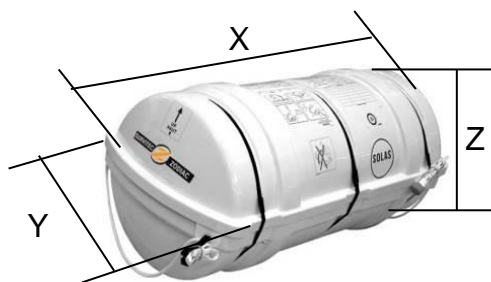

# 37 MAN THROW OVER BOARD SELF RIGHTING LIFERAFT ROUND CONTAINER SOLAS A & B PACK

37 MAN	A PACK			B PACK		
Container	N17			N16		
Dimensions	X: 1500 mm X: 4' 11,06"	Y: 950 mm Y: 3' 1,41"	Z: 945 mm Z: 3' 1,21"	X: 1450 mm X: 4' 9,09"	Y: 800 mm Y: 2' 7,5"	Z: 740 mm Z: 2' 5,14"
Liferaft Net Weight	305 kg / 673 pounds			209 kg / 461 pounds		
Max. height stowage	25 m / 83'			25 m / 83'		
Painter line length	35 m / 115'					
Inflation Cylinder	1 x 20 liter + 1 x 24 liter					
 <b>Crate</b>	X: 1580 mm X: 5' 2,21"	Y: 1050 mm Y: 3' 5,34"	Z: 1130 mm Z: 3' 8,49"	X: 1530 mm X: 5' 0,24"	Y: 850 mm Y: 2' 9,47"	Z: 900 mm Z: 2' 11,44"
	340 kg / 750 pounds			240 kg / 530 pounds		
	1,875 m3 / 66,2 cubic foot			1,171 m3 / 41,33 cubic foot		
<b>Towing force</b>	<b>2 knots</b>			<b>3 knots</b>		
Without sea anchor	128 daN			230 daN		
With sea anchor	184 daN			320 daN		

**Approvals:** **EC (MED) – TC – BV**

37 TO SR 20022017 KLT.doc      Issue: 5      Date: 20/02/2017

Dimensions and weight +/- 5%  
SURVITEC SAS reserves the right to change specification without notice.  
For installation, add minimum +10mm for clearance to dimensions of the container.