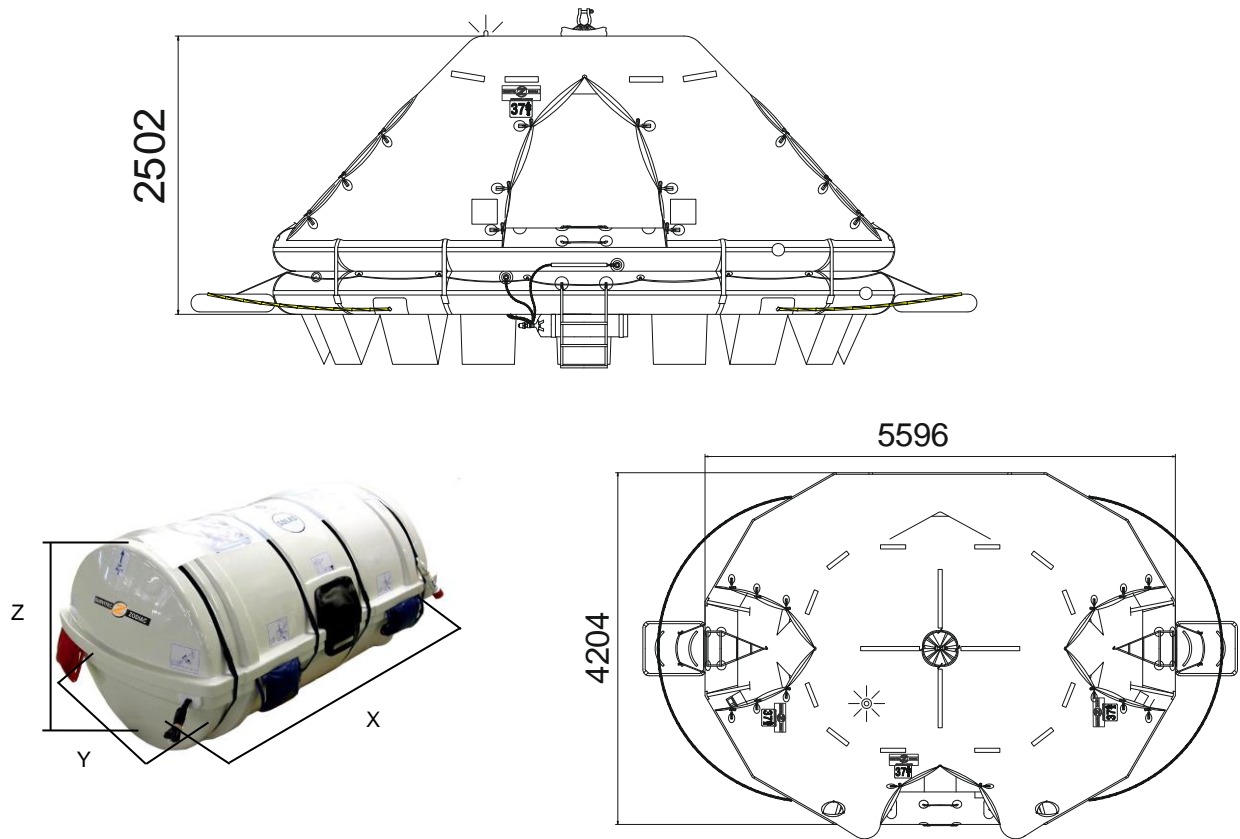

37 PERSON DAVIT LAUNCHED SELF RIGHTING LIFERAFT ROUND CONTAINER

37 MAN	A PACK			B PACK		
Container	N17B			N18B		
Dimensions	X: 1500 mm	Y: 950 mm	Z: 945 mm	X: 1560 mm	Y: 850 mm	Z: 835 mm
	X: 4' 11,06"	Y: 3' 1,41"	Z: 3' 1,21"	X: 5' 1,42"	Y: 2' 9,47"	Z: 2' 8,88"
Liferaft Net Weight	315 kg / 695 pounds			230 kg / 508 pounds		
Max. height stowage	25 m / 83'			25 m / 83'		
Painter line length	35 m / 115'					
Inflation Cylinder	1 x 20 liter + 1 x 24 liter					

 Crate	X: 1580 mm	Y: 1050 mm	Z: 1130 mm	X: 1640 mm	Y: 940 mm	Z: 1010 mm
		X: 5' 2,21"	Y: 3' 5,34"	Z: 3' 8,49"	X: 5' 4,57"	Y: 3' 1,01"
	340 kg / 750 pounds			255 kg / 563 pounds		
	1,875 m ³ / 66,2 cubic foot			1,558 m ³ / 54,98 cubic foot		

Towing force	2 knots	3 knots
Without sea anchor	128 daN	230 daN
With sea anchor	184 daN	320 daN

Approvals: **EC (MED) – TC – BV**

37 DL SR cont rond 08022017 KLT.doc

Issue: 6

Date: 08/02/2017

Dimensions and weight +/- 5%
SURVITEC SAS reserves the right to change specification without notice.
For installation, add minimum +10mm for clearance to dimensions of the container.