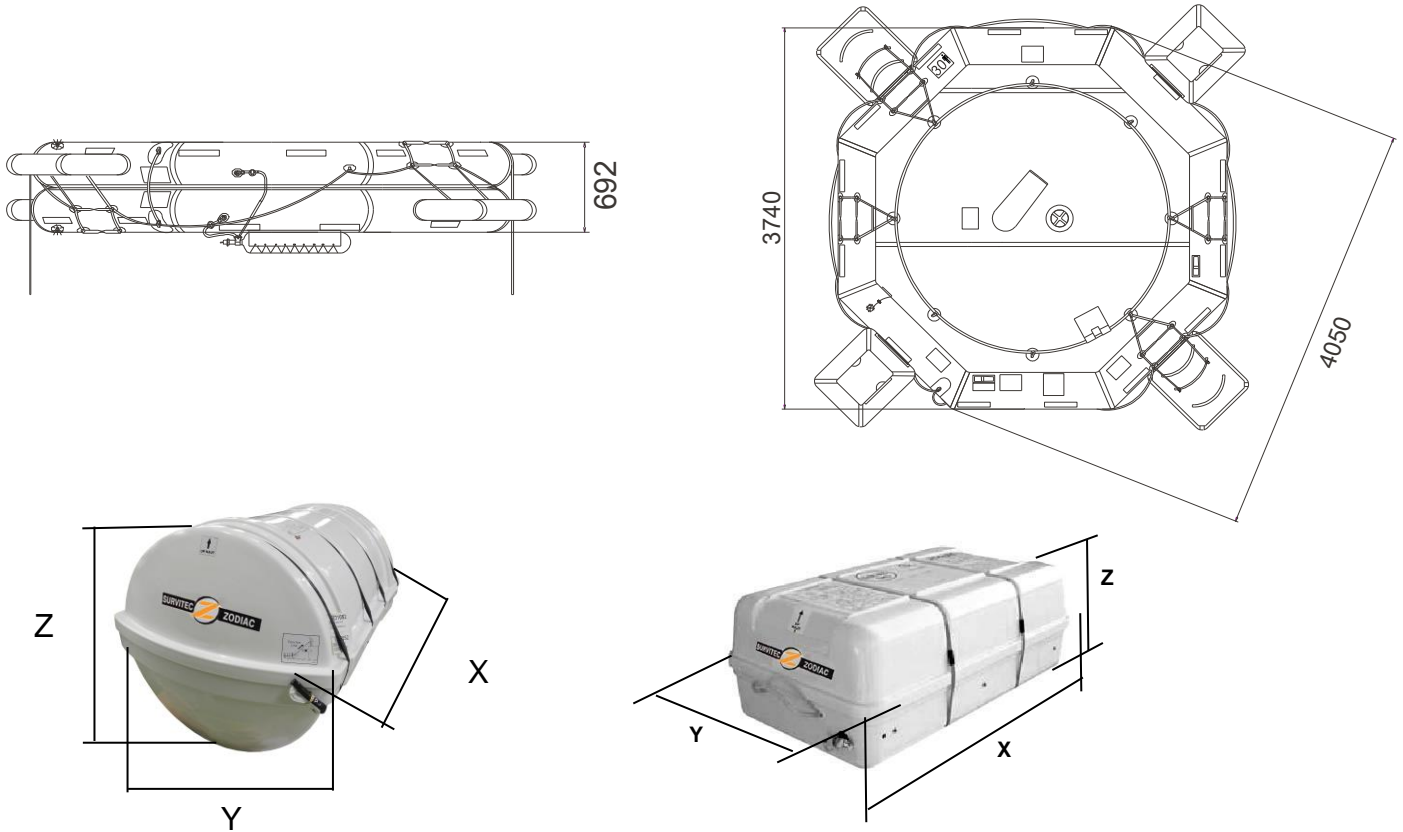

IBA CCG R 30 MAN OPEN REVERSIBLE INFLATABLE LIFERAFT ROUND CONTAINER – LOW PROFILE CONTAINER

30 MAN	ROUND CONTAINER			LPC		
Container	N12			N134		
Dimensions	X: 1160 mm	Y: 560 mm	Z: 513 mm	X: 965 mm	Y: 596 mm	Z: 380 mm
	X: 3' 9,67"	Y: 1' 10,05"	Z: 1' 8,2"	X: 3' 2"	Y: 1' 11,47"	Z: 1' 2,97"
Liferaft Net Weight	76 kg / 168 pounds			75 kg / 166 pounds		
Max. height stowage	15 m / 50'			18 m / 60'		
Painter line length	25 m / 83'					
Inflation Cylinder	1 x 15 liter					
 Crate	X: 1230 mm	Y: 620 mm	Z: 650 mm	X: 1020 mm	Y: 630 mm	Z: 400 mm
	X: 4' 0,43"	Y: 2' 0,41"	Z: 2' 1,6"	X: 3' 4,16"	Y: 2' 0,81"	Z: 1' 3,75"
	89 kg / 197 pounds			79 kg / 175 pounds		
	0,496 m3 / 17,51 cubic foot			0,258 m3 / 9,08 cubic foot		
Towing force	2 knots			3 knots		
Without sea anchor	71 daN			102 daN		
With sea anchor	115 daN			188 daN		

Approvals:	TC
-------------------	-----------

IBA CCG R 30 cont rond & LPC 21022017 KLT.doc	Issue: 7	Date: 21/02/2017
---	----------	------------------

Dimensions and weight +/- 5%
 SURVITEC SAS reserves the right to change specification without notice.
 For installation, add minimum +10mm for clearance to dimensions of the container.