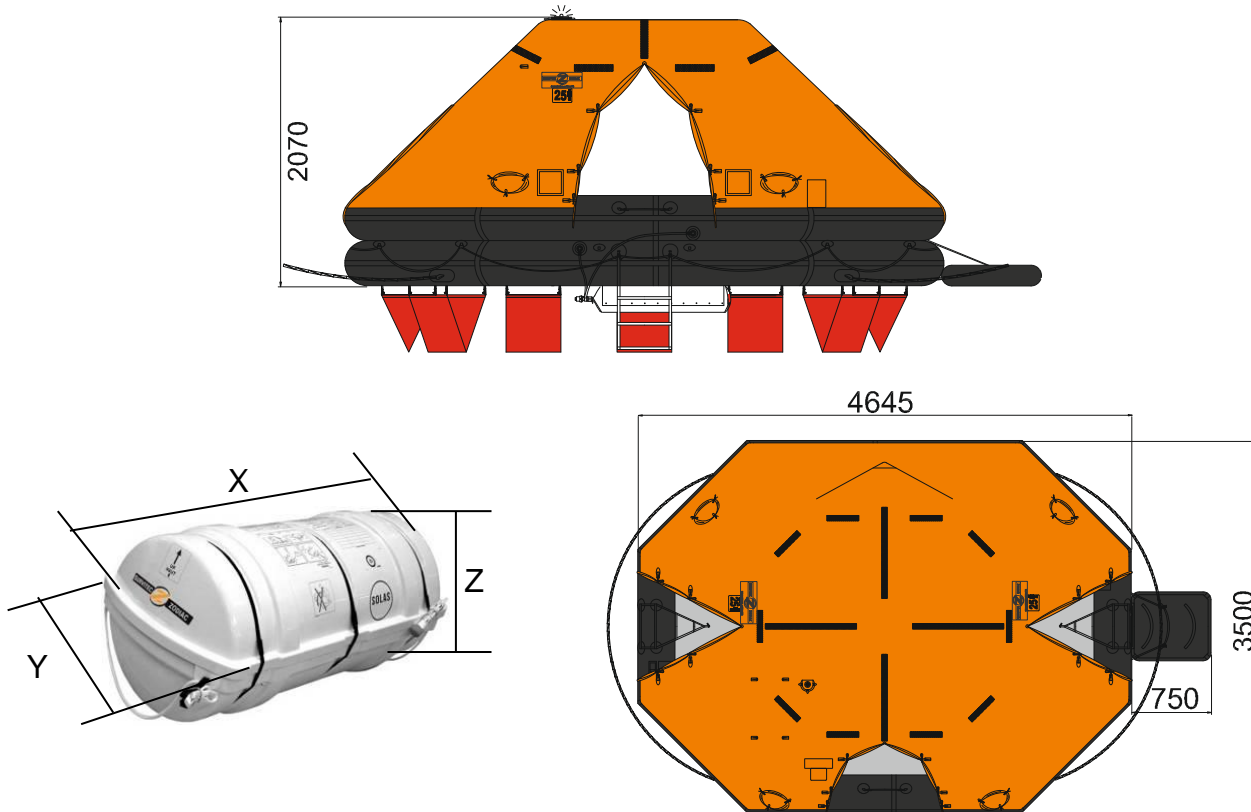

25 MAN THROW OVER BOARD SELF RIGHTING LIFERAFT ROUND CONTAINER SOLAS A & B PACK

25 MAN	A PACK			B PACK		
Container	N16			N22		
Dimensions	X: 1450 mm	Y: 800 mm	Z: 740 mm	X: 1530 mm	Y: 680 mm	Z: 620 mm
	X: 4' 9,09"	Y: 2' 7,5"	Z: 2' 5,14"	X: 5' 0,24"	Y: 2' 2,78"	Z: 2' 0,41"
Liferaft Net Weight	200 kg / 441 pounds			150 kg / 331 pounds		
Max. height stowage	25 m / 83'			25 m / 83'		
Painter line length	35 m / 115'					
Inflation Cylinder	1 x 27 liter					

 Crate	X: 1530 mm	Y: 850 mm	Z: 900 mm	X: 1610 mm	Y: 720 mm	Z: 815 mm
	X: 5' 0,24"	Y: 2' 9,47"	Z: 2' 11,44"	X: 5' 3,39"	Y: 2' 4,35"	Z: 2' 8,09"
	225 kg / 497 pounds			190 kg / 419 pounds		
	1,171 m ³ / 41,33 cubic foot			0,945 m ³ / 33,36 cubic foot		

Towing force	2 knots	3 knots
Without sea anchor	92 daN	149 daN
With sea anchor	143 daN	212 daN

Approvals:	EC (MED) – BV
-------------------	----------------------

25 TO SR 20022017 KLT.doc	Issue: 4	Date: 20/02/2017
---------------------------	----------	------------------

Dimensions and weight +/- 5%
SURVITEC SAS reserves the right to change specification without notice.
For installation, add minimum +10mm for clearance to dimensions of the container.