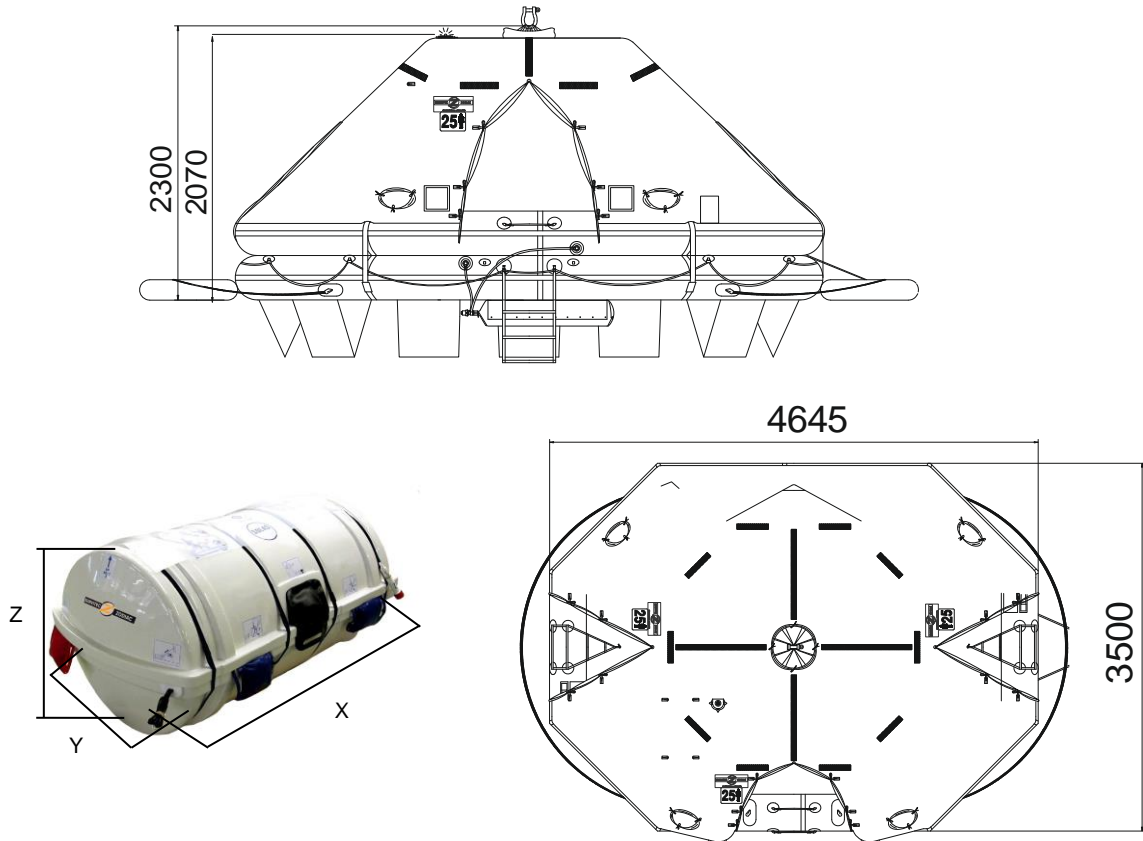

## 25 PERSON DAVIT LAUNCHED SELF RIGHTING LIFERAFT ROUND CONTAINER

25 MAN	A PACK			B PACK		
Container	N16B			N22B		
Dimensions	X: 1450 mm X: 4' 9,09"	Y: 800 mm Y: 2' 7,5"	Z: 740 mm Z: 2' 5,14"	X: 1530 mm X: 5' 0,24"	Y: 680 mm Y: 2' 2,78"	Z: 620 mm Z: 2' 0,41"
Liferaft Net Weight	220 kg / 486 pounds			150 kg / 331 pounds		
Max. height stowage	25 m / 83'			25 m / 83'		
Painter line length	35 m / 115'					
Inflation Cylinder	1 x 27 liter					

 Crate	X: 1525 mm X: 5' 0,04"	Y: 845 mm Y: 2' 9,27"	Z: 880 mm Z: 2' 10,65"	X: 1610 mm X: 5' 3,39"	Y: 720 mm Y: 2' 4,35"	Z: 820 mm Z: 2' 8,29"
	245 kg / 541 pounds			175 kg / 386 pounds		
	1,134 m <sup>3</sup> / 40,05 cubic foot			0,951 m <sup>3</sup> / 33,57 cubic foot		

Dimensions and weight +/- 5%  
SURVITEC SAS reserves the right to change specification without notice.  
For installation, add minimum +10mm for clearance to dimensions of the container.