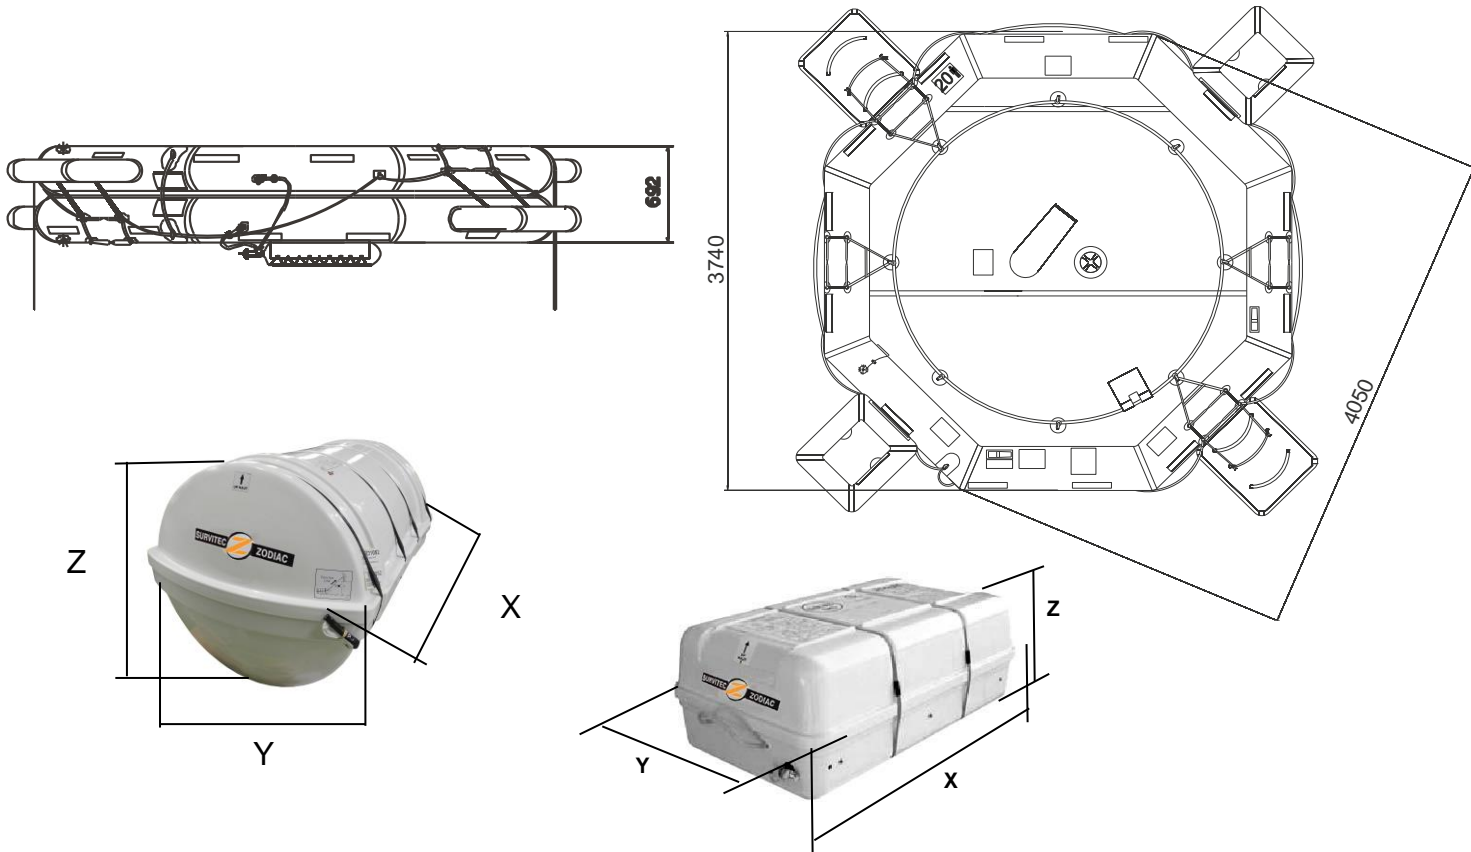

IBA 20 MAN OPEN REVERSIBLE INFLATABLE LIFERAFT ROUND CONTAINER – LOW PROFILE CONTAINER

20 MAN	ROUND CONT			LPC		
Container	N12			N134		
Dimensions	X: 1160 mm	Y: 560 mm	Z: 513 mm	X: 965 mm	Y: 596 mm	Z: 380 mm
	X: 3' 9,67"	Y: 1' 10,05"	Z: 1' 8,2"	X: 3' 2"	Y: 1' 11,47"	Z: 1' 2,97"
Liferaft Net Weight	76 kg / 168 pounds			75 kg / 166 pounds		
Max. height stowage	36 m / 119'					
Painter line length	25 m / 83'					
Inflation Cylinder	1 X 15 liter					

 Crate	X: 1230 mm	Y: 620 mm	Z: 650 mm	X: 1020 mm	Y: 630 mm	Z: 400 mm
	X: 4' 0,43"	Y: 2' 0,41"	Z: 2' 1,6"	X: 3' 4,16"	Y: 2' 0,81"	Z: 1' 3,75"
	89 kg / 197 pounds		79 kg / 175 pounds			
	0,496 m3 / 17,51 cubic foot			0,258 m3 / 9,08 cubic foot		

Towing force	2 knots	3 knots
Without sea anchor	71 daN	102 daN
With sea anchor	115 daN	188 daN

Approvals: **USCG**

IBA 20 cont rond & LPC 16062017 KLT Issue: 6 Date: 16/06/2017

Dimensions and weight +/- 5%
SURVITEC SAS reserves the right to change specification without notice.
For installation, add minimum +10mm for clearance to dimensions of the container.