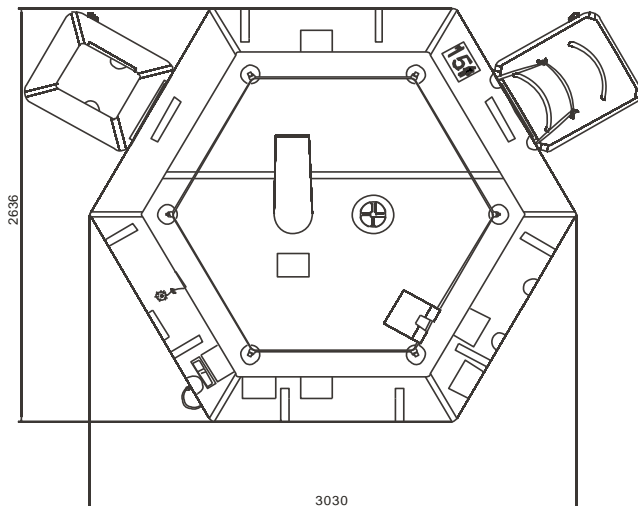

IBA CCG R 15 MAN OPEN REVERSIBLE INFLATABLE LIFERAFT ROUND CONTAINER – LOW PROFILE CONTAINER

15 MAN	ROUND CONTAINER			LPC		
Container	N11			N132		
Dimensions	X: 1020 mm X: 3' 4,16"	Y: 476 mm Y: 1' 6,75"	Z: 440 mm Z: 1' 5,33"	X: 890 mm X: 2' 11,04"	Y: 520 mm Y: 1' 8,48"	Z: 315 mm Z: 1' 0,41"
Liferaft Net Weight	46 kg / 102 pounds			46 kg / 102 pounds		
Max. height stowage	15 m / 50'			18 m / 60'		
Painter line length	25 m / 83'					
Inflation Cylinder	1 x 6,7 liter					

Crate	X: 1070 mm X: 3' 6,13"	Y: 560 mm Y: 1' 10,05"	Z: 610 mm Z: 2' 0,02"	X: 930 mm X: 3' 0,62"	Y: 540 mm Y: 1' 9,26"	Z: 350 mm Z: 1' 1,78"
	Weight	66 kg / 146 pounds			48 kg / 106 pounds	
Volume	0,366 m3 / 12,91 cubic foot			0,176 m3 / 6,21 cubic foot		

Dimensions and weight +/- 5%
SURVITEC SAS reserves the right to change specification without notice.
For installation, add minimum +10mm for clearance to dimensions of the container.