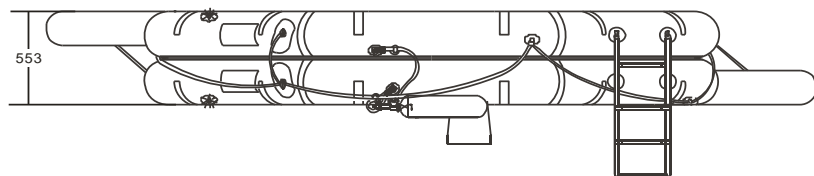

IBA CCG R 15 MAN OPEN REVERSIBLE INFLATABLE LIFERAFT ROUND CONTAINER – LOW PROFILE CONTAINER

15 MAN	ROUND CONTAINER			LPC		
Container	N11			N132		
Dimensions	X: 1020 mm X: 3' 4,16"	Y: 476 mm Y: 1' 6,75"	Z: 440 mm Z: 1' 5,33"	X: 890 mm X: 2' 11,04"	Y: 520 mm Y: 1' 8,48"	Z: 315 mm Z: 1' 0,41"
Liferaft Net Weight	46 kg / 102 pounds			46 kg / 102 pounds		
Max. height stowage	15 m / 50'			18 m / 60'		
Painter line length	25 m / 83'					
Inflation Cylinder	1 x 6,7 liter					

Crate	X: 1070 mm X: 3' 6,13"	Y: 560 mm Y: 1' 10,05"	Z: 610 mm Z: 2' 0,02"	X: 930 mm X: 3' 0,62"	Y: 540 mm Y: 1' 9,26"	Z: 350 mm Z: 1' 1,78"
	Weight	66 kg / 146 pounds			48 kg / 106 pounds	
Volume	0,366 m3 / 12,91 cubic foot			0,176 m3 / 6,21 cubic foot		

Dimensions and weight +/- 5%
SURVITEC SAS reserves the right to change specification without notice.
For installation, add minimum +10mm for clearance to dimensions of the container.