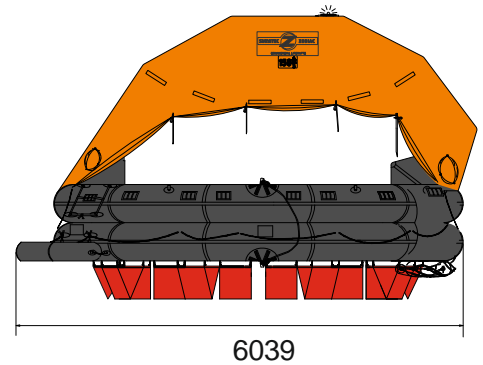

150 MAN THROW OVER BOARD SELF RIGHTING VENTURI LIFERAFT ROUND CONTAINER SOLAS B PACK

150 MAN	B PACK		
Container	N27		
Dimensions	X: 2100 mm	Y: 1050 mm	Z: 1033 mm
	X: 6' 10,68"	Y: 3' 5,34"	Z: 3' 4,67"
Liferaft Net Weight	523 kg / 1153 pounds		
Max. height stowage	20 m / 66'		
Firing line length	35 m / 115'		
Inflation Cylinder	3 x 35 liter + 1 x 2,83 liter		
 Crate	X: 2100 mm	Y: 1250 mm	Z: 1100 mm
	X: 6' 10,68"	Y: 4' 1,22"	Z: 3' 7,31"
	553 kg / 1220 pounds		
	2,888 m3 / 101,96 cubic foot		
Towing force	2 knots	3 knots	
Without sea anchor	250 daN	485 daN	
With sea anchor	295 daN	570 daN	

Approvals: **EC (MED) - BV**

150 TO SR V 16022017 KLT.doc Issue: 2 Date: 16/02/2017

Dimensions and weight +/- 5%
SURVITEC SAS reserves the right to change specification without notice.
For installation, add minimum +10mm for clearance to dimensions of the container.