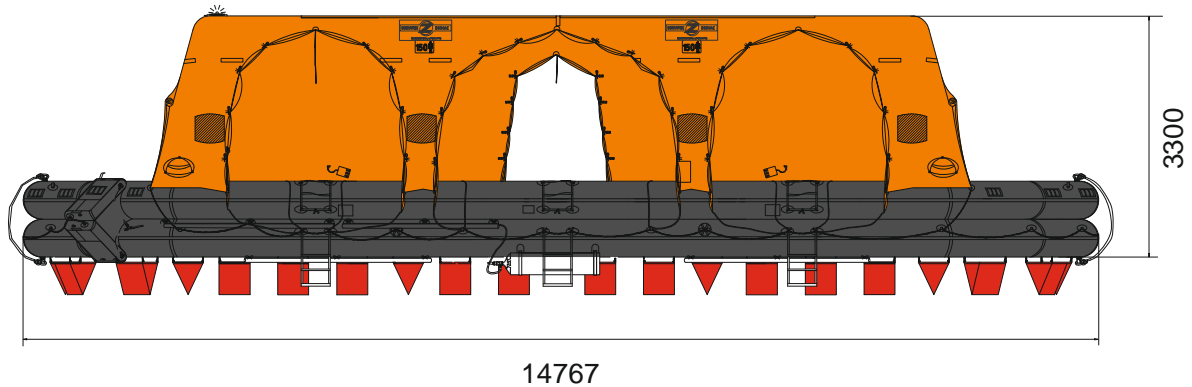

150 MAN THROW OVER BOARD SELF RIGHTING VENTURI LIFERAFT ROUND CONTAINER SOLAS B PACK

150 MAN	B PACK		
Container	N27		
Dimensions	X: 2100 mm	Y: 1050 mm	Z: 1033 mm
	X: 6' 10,68"	Y: 3' 5,34"	Z: 3' 4,67"
Liferaft Net Weight	523 kg / 1153 pounds		
Max. height stowage	20 m / 66'		
Firing line length	35 m / 115'		
Inflation Cylinder	3 x 35 liter + 1 x 2,83 liter		
 Crate	X: 2100 mm	Y: 1250 mm	Z: 1100 mm
	X: 6' 10,68"	Y: 4' 1,22"	Z: 3' 7,31"
	553 kg / 1220 pounds		
	2,888 m3 / 101,96 cubic foot		
Towing force	2 knots	3 knots	
Without sea anchor	250 daN	485 daN	
With sea anchor	295 daN	570 daN	

Approvals: **EC (MED) - BV**

150 TO SR V 16022017 KLT.doc Issue: 2 Date: 16/02/2017

Dimensions and weight +/- 5%
SURVITEC SAS reserves the right to change specification without notice.
For installation, add minimum +10mm for clearance to dimensions of the container.