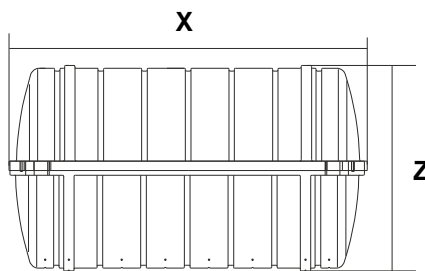

150 MAN THROW OVER BOARD SELF RIGHTING VENTURI LIFERAFT ROUND CONTAINER SOLAS B PACK

150 MAN	B PACK		
Container	N27		
Dimensions	X: 2100 mm	Y: 1050 mm	Z: 1033 mm
	X: 6' 10,68"	Y: 3' 5,34"	Z: 3' 4,67"
Liferaft Net Weight	523 kg / 1153 pounds		
Max. height stowage	20 m / 66'		
Firing line length	35 m / 115'		
Inflation Cylinder	3 x 35 liter + 1 x 2,83 liter		
 Crate	X: 2100 mm	Y: 1250 mm	Z: 1100 mm
	X: 6' 10,68"	Y: 4' 1,22"	Z: 3' 7,31"
	553 kg / 1220 pounds		
	2,888 m3 / 101,96 cubic foot		
Towing force	2 knots	3 knots	
Without sea anchor	250 daN	485 daN	
With sea anchor	295 daN	570 daN	

Approvals: **EC (MED) - BV**

150 TO SR V 16022017 KLT.doc Issue: 2 Date: 16/02/2017

Dimensions and weight +/- 5%
SURVITEC SAS reserves the right to change specification without notice.
For installation, add minimum +10mm for clearance to dimensions of the container.