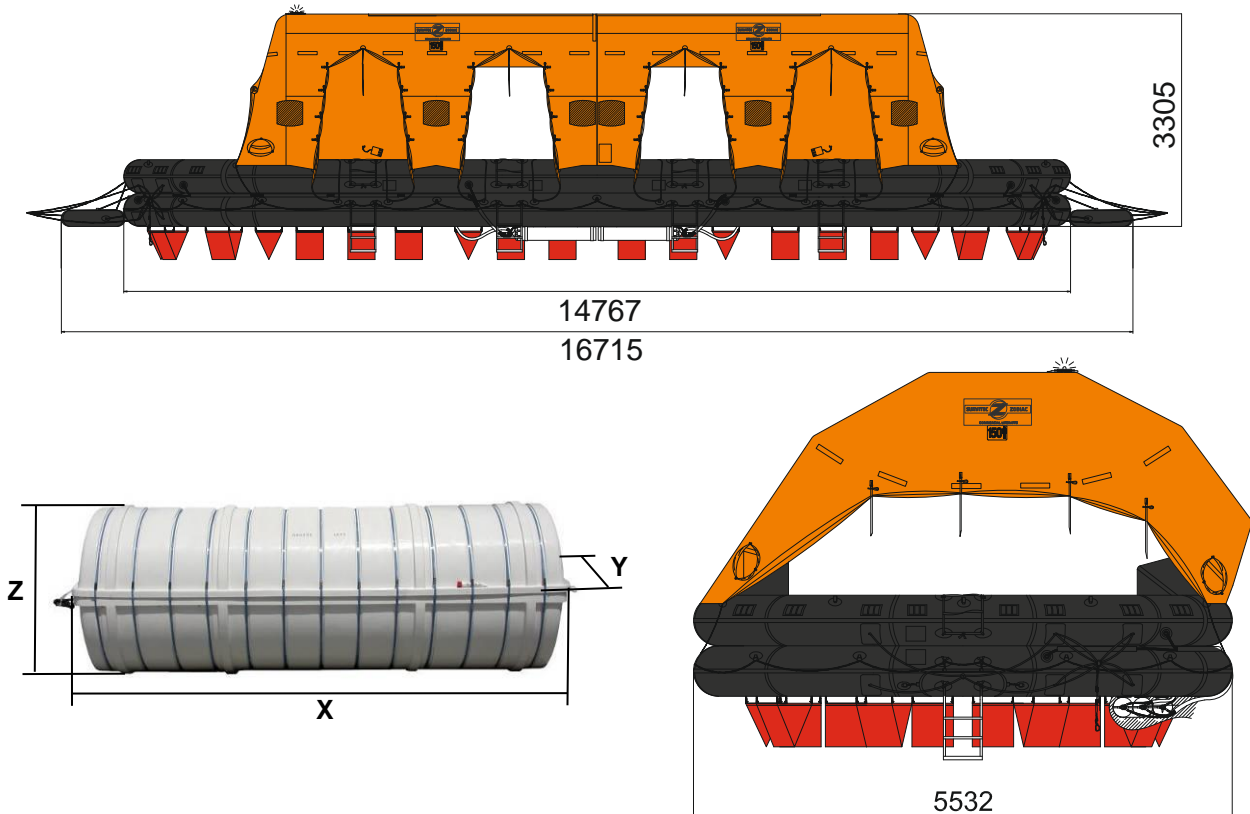

# 150 MAN THROW OVER BOARD SELF RIGHTING LIFERAFT ROUND CONTAINER SOLAS A & B PACK

150 MAN	A PACK			B PACK		
Container	N23			N23		
Dimensions	X: 3340 mm	Y: 1050 mm	Z: 1035 mm	X: 3340 mm	Y: 1050 mm	Z: 1035 mm
	X: 10' 11,5"	Y: 3' 5,34"	Z: 3' 4,75"	X: 10' 11,5"	Y: 3' 5,34"	Z: 3' 4,75"
Liferaft Net Weight	995 kg / 2194 pounds			845 kg / 1863 pounds		
Max. height stowage	25 m / 83'			25 m / 83'		
Firing line length	35 m / 115'					
Inflation Cylinder	6 x 35 liter					

 Crate	X: 3450 mm	Y: 1150 mm	Z: 1115 mm	X: 3450 mm	Y: 1150 mm	Z: 1115 mm
	X: 11' 3,83"	Y: 3' 9,28"	Z: 3' 7,9"	X: 11' 3,83"	Y: 3' 9,28"	Z: 3' 7,9"
	1030 kg / 2271 pounds			880 kg / 1941 pounds		
	4,424 m <sup>3</sup> / 156,21 cubic foot			4,424 m <sup>3</sup> / 156,21 cubic foot		

<b>Towing force</b>	<b>2 knots</b>	<b>3 knots</b>
Without sea anchor	273 daN	481 daN
With sea anchor	319 daN	568 daN

<b>Approvals:</b>	<b>EC (MED) – TC – BV</b>
-------------------	---------------------------

150 TO SR 11072017 KLT	Issue: 9	Date: 11/07/2017
------------------------	----------	------------------

Dimensions and weight +/- 5%  
SURVITEC SAS reserves the right to change specification without notice.  
For installation, add minimum +10mm for clearance to dimensions of the container.