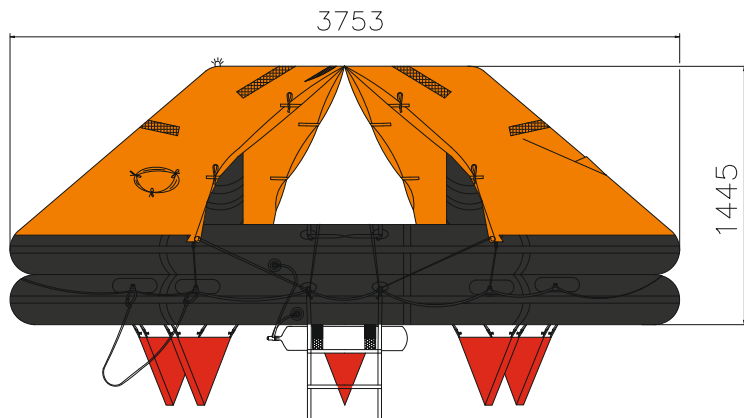

12 MAN THROW OVER BOARD SELF RIGHTING LIFERAFT ROUND CONTAINER SOLAS A & B PACK

12 MAN	A PACK			B PACK		
Container	N13			N12		
Dimensions	X: 1275 mm X: 4' 2,2"	Y: 610 mm Y: 2' 0,02"	Z: 590 mm Z: 1' 11,23"	X: 1160 mm X: 3' 9,67"	Y: 560 mm Y: 1' 10,05"	Z: 513 mm Z: 1' 8,2"
Liferaft Net Weight	110 kg / 243 pounds			82 kg / 181 pounds		
Max. height stowage	25 m / 83'			25 m / 83'		
Painter line length	35 m / 115'					
Inflation Cylinder	1 x 15 liter					

Crate	X: 1355 mm X: 4' 5,35"	Y: 650 mm Y: 2' 1,6"	Z: 740 mm Z: 2' 5,14"	X: 1240 mm X: 4' 0,82"	Y: 620 mm Y: 2' 0,41"	Z: 700 mm Z: 2' 3,56"
	120 kg / 265 pounds	0,652 m3 / 23,02 cubic foot			95 kg / 210 pounds	
	0,652 m3 / 23,02 cubic foot			0,539 m3 / 19,01 cubic foot		

Towing force	2 knots	3 knots
Without sea anchor	63 daN	95 daN
With sea anchor	108 daN	180 daN

Approvals:

EC (MED) – TC – BV

12 TO SR 20022017 KLT.doc

Issue: 5

Date: 20/02/2017

Dimensions and weight +/- 5%
SURVITEC SAS reserves the right to change specification without notice.
For installation, add minimum +10mm for clearance to dimensions of the container.