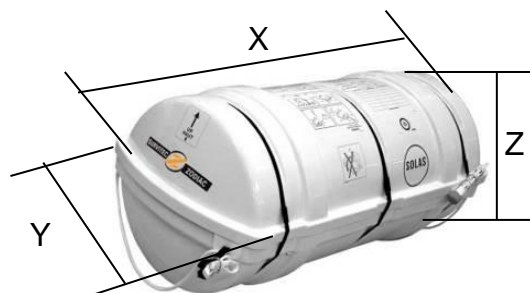

12 MAN THROW OVER BOARD SELF RIGHTING LIFERAFT ROUND CONTAINER SOLAS A & B PACK

12 MAN	A PACK			B PACK		
Container	N13			N12		
Dimensions	X: 1275 mm X: 4' 2,2"	Y: 610 mm Y: 2' 0,02"	Z: 590 mm Z: 1' 11,23"	X: 1160 mm X: 3' 9,67"	Y: 560 mm Y: 1' 10,05"	Z: 513 mm Z: 1' 8,2"
Liferaft Net Weight	110 kg / 243 pounds			82 kg / 181 pounds		
Max. height stowage	25 m / 83'			25 m / 83'		
Painter line length	35 m / 115'					
Inflation Cylinder	1 x 15 liter					

Crate	X: 1355 mm X: 4' 5,35"	Y: 650 mm Y: 2' 1,6"	Z: 740 mm Z: 2' 5,14"	X: 1240 mm X: 4' 0,82"	Y: 620 mm Y: 2' 0,41"	Z: 700 mm Z: 2' 3,56"
	120 kg / 265 pounds	0,652 m3 / 23,02 cubic foot			95 kg / 210 pounds	
	0,652 m3 / 23,02 cubic foot			0,539 m3 / 19,01 cubic foot		