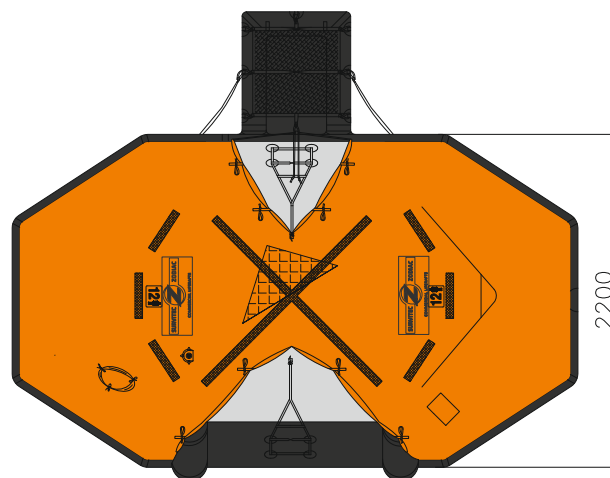

12 MAN THROW OVER BOARD SELF RIGHTING LIFERAFT ROUND CONTAINER SOLAS A & B PACK

12 MAN	A PACK			B PACK		
Container	N13			N12		
Dimensions	X: 1275 mm X: 4' 2,2"	Y: 610 mm Y: 2' 0,02"	Z: 590 mm Z: 1' 11,23"	X: 1160 mm X: 3' 9,67"	Y: 560 mm Y: 1' 10,05"	Z: 513 mm Z: 1' 8,2"
Liferaft Net Weight	110 kg / 243 pounds			82 kg / 181 pounds		
Max. height stowage	25 m / 83'			25 m / 83'		
Painter line length	35 m / 115'					
Inflation Cylinder	1 x 15 liter					

Crate	X: 1355 mm X: 4' 5,35"	Y: 650 mm Y: 2' 1,6"	Z: 740 mm Z: 2' 5,14"	X: 1240 mm X: 4' 0,82"	Y: 620 mm Y: 2' 0,41"	Z: 700 mm Z: 2' 3,56"
	120 kg / 265 pounds	0,652 m3 / 23,02 cubic foot			95 kg / 210 pounds	
	0,652 m3 / 23,02 cubic foot			0,539 m3 / 19,01 cubic foot		

Towing force	2 knots	3 knots
Without sea anchor	63 daN	95 daN
With sea anchor	108 daN	180 daN

Approvals:

EC (MED) – TC – BV

12 TO SR 20022017 KLT.doc

Issue: 5

Date: 20/02/2017

Dimensions and weight +/- 5%
SURVITEC SAS reserves the right to change specification without notice.
For installation, add minimum +10mm for clearance to dimensions of the container.