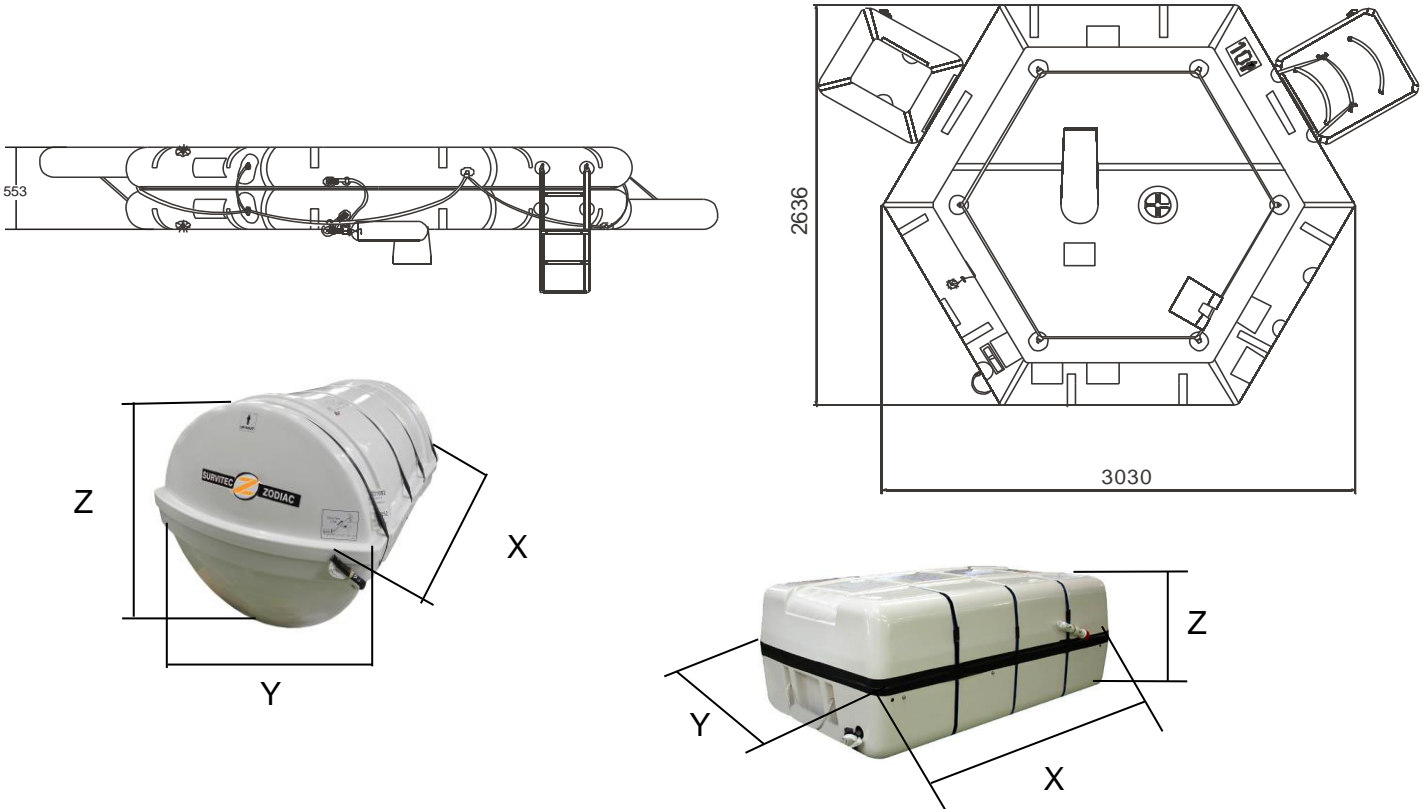

# IBA 10 MAN OPEN REVERSIBLE INFLATABLE LIFERAFT ROUND CONTAINER – LOW PROFILE CONTAINER

10 MAN	ROUND CONT			LPC		
Container	N11			N132		
Dimensions	X: 1020 mm X: 3' 4,16"	Y: 476 mm Y: 1' 6,75"	Z: 440 mm Z: 1' 5,33"	X: 890 mm X: 2' 11,04"	Y: 520 mm Y: 1' 8,48"	Z: 333 mm Z: 1' 1,12"
Liferaft Net Weight	46 kg / 102 pounds			46 kg / 102 pounds		
Max. height stowage	36 m / 119'					
Painter line length	25 m / 83'					
Inflation Cylinder	1 X 6,7 liter					

Crate	X: 1070 mm X: 3' 6,13"	Y: 560 mm Y: 1' 10,05"	Z: 610 mm Z: 2' 0,02"	X: 930 mm X: 3' 0,62"	Y: 540 mm Y: 1' 9,26"	Z: 350 mm Z: 1' 1,78"
		58 kg / 128 pounds		48 kg / 106 pounds		0,176 m3 / 6,21 cubic foot

Towing force	2 knots	3 knots
Without sea anchor	41 daN	78 daN
With sea anchor	90 daN	165 daN

**Approvals:** **USCG**

IBA 10 cont rond & LPC 16062017 KLT Issue: 6 Date: 16/06/2017

Dimensions and weight +/- 5%  
SURVITEC SAS reserves the right to change specification without notice.  
For installation, add minimum +10mm for clearance to dimensions of the container.