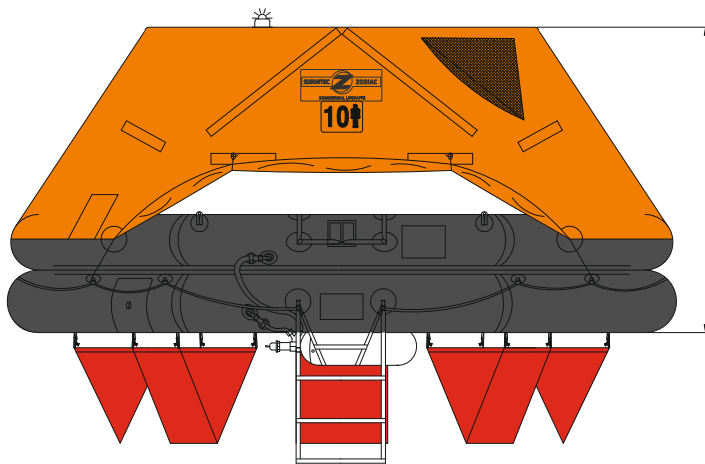

10 MAN THROW OVER BOARD LIFERAFT XTREM – LOW PROFILE CONTAINER SOLAS A & B PACK

10 MAN	A PACK			B PACK		
Container	N139H			N139		
Dimensions	X: 940 mm	Y: 640 mm	Z: 364 mm	X: 940 mm	Y: 640 mm	Z: 314 mm
	X: 3' 1,01"	Y: 2' 1,2"	Z: 1' 2,34"	X: 3' 1,01"	Y: 2' 1,2"	Z: 1' 0,37"
Liferaft Net Weight	85 kg / 188 pounds			60 kg / 133 pounds		
Max. height stowage	18 m / 60'			18 m / 60'		
Painter line length	30 m / 99'					
Inflation Cylinder	1 x 6,7 liter					
 Crate	X: 960 mm	Y: 690 mm	Z: 350 mm	X: 960 mm	Y: 690 mm	Z: 350 mm
	X: 3' 1,8"	Y: 2' 3,17"	Z: 1' 1,78"	X: 3' 1,8"	Y: 2' 3,17"	Z: 1' 1,78"
	89 kg / 197 pounds			64 kg / 142 pounds		
	0,232 m ³ / 8,19 cubic foot			0,232 m ³ / 8,19 cubic foot		
Towing force	2 knots			3 knots		
Without sea anchor	45 daN			75 daN		
With sea anchor	90 daN			160 daN		

Approvals: EC (MED) – USCG – TC – BV – CCS

10 TO XTREM 20022017 KLT.doc Issue: 10 20/02/2017

Dimensions and weight +/- 5%
SURVITEC SAS reserves the right to change specification without notice.
For installation, add minimum +10mm for clearance to dimensions of the container.