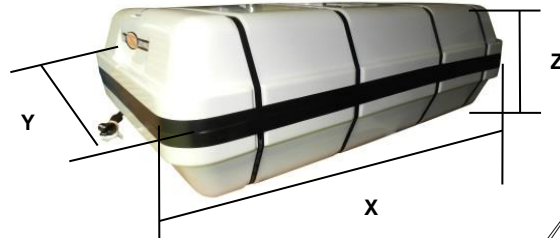

10 MAN THROW OVER BOARD LIFERAFT XTREM – LOW PROFILE CONTAINER SOLAS A & B PACK

10 MAN	A PACK			B PACK		
Container	N139H			N139		
Dimensions	X: 940 mm	Y: 640 mm	Z: 364 mm	X: 940 mm	Y: 640 mm	Z: 314 mm
	X: 3' 1,01"	Y: 2' 1,2"	Z: 1' 2,34"	X: 3' 1,01"	Y: 2' 1,2"	Z: 1' 0,37"
Liferaft Net Weight	85 kg / 188 pounds			60 kg / 133 pounds		
Max. height stowage	18 m / 60'			18 m / 60'		
Painter line length	30 m / 99'					
Inflation Cylinder	1 x 6,7 liter					
 Crate	X: 960 mm	Y: 690 mm	Z: 350 mm	X: 960 mm	Y: 690 mm	Z: 350 mm
	X: 3' 1,8"	Y: 2' 3,17"	Z: 1' 1,78"	X: 3' 1,8"	Y: 2' 3,17"	Z: 1' 1,78"
	89 kg / 197 pounds			64 kg / 142 pounds		
	0,232 m ³ / 8,19 cubic foot			0,232 m ³ / 8,19 cubic foot		
Towing force	2 knots			3 knots		
Without sea anchor	45 daN			75 daN		
With sea anchor	90 daN			160 daN		

Approvals: EC (MED) – USCG – TC – BV – CCS

10 TO XTREM 20022017 KLT.doc Issue: 10 20/02/2017

Dimensions and weight +/- 5%
SURVITEC SAS reserves the right to change specification without notice.
For installation, add minimum +10mm for clearance to dimensions of the container.