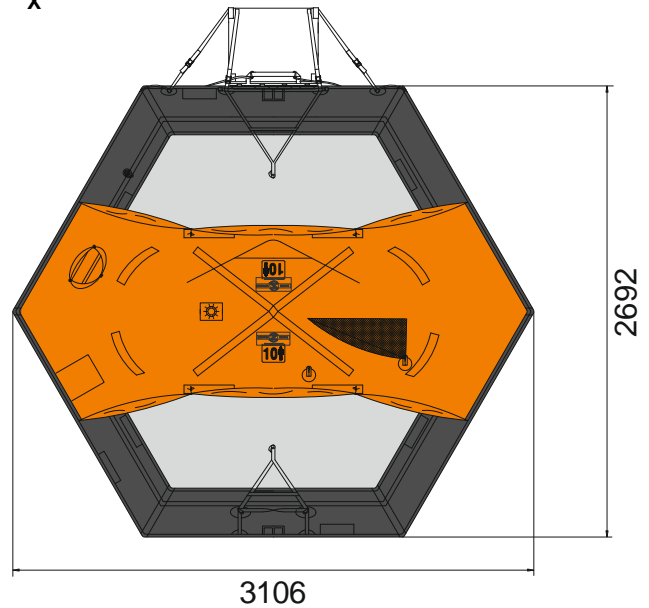

10 MAN THROW OVER BOARD LIFERAFT XTREM – LOW PROFILE CONTAINER SOLAS A & B PACK

10 MAN	A PACK			B PACK		
Container	N139H			N139		
Dimensions	X: 940 mm	Y: 640 mm	Z: 364 mm	X: 940 mm	Y: 640 mm	Z: 314 mm
	X: 3' 1,01"	Y: 2' 1,2"	Z: 1' 2,34"	X: 3' 1,01"	Y: 2' 1,2"	Z: 1' 0,37"
Liferaft Net Weight	85 kg / 188 pounds			60 kg / 133 pounds		
Max. height stowage	18 m / 60'			18 m / 60'		
Painter line length	30 m / 99'					
Inflation Cylinder	1 x 6,7 liter					
 Crate	X: 960 mm	Y: 690 mm	Z: 350 mm	X: 960 mm	Y: 690 mm	Z: 350 mm
	X: 3' 1,8"	Y: 2' 3,17"	Z: 1' 1,78"	X: 3' 1,8"	Y: 2' 3,17"	Z: 1' 1,78"
	89 kg / 197 pounds			64 kg / 142 pounds		
	0,232 m ³ / 8,19 cubic foot			0,232 m ³ / 8,19 cubic foot		
Towing force	2 knots			3 knots		
Without sea anchor	45 daN			75 daN		
With sea anchor	90 daN			160 daN		

Approvals: EC (MED) – USCG – TC – BV – CCS

10 TO XTREM 20022017 KLT.doc Issue: 10 20/02/2017

Dimensions and weight +/- 5%
SURVITEC SAS reserves the right to change specification without notice.
For installation, add minimum +10mm for clearance to dimensions of the container.