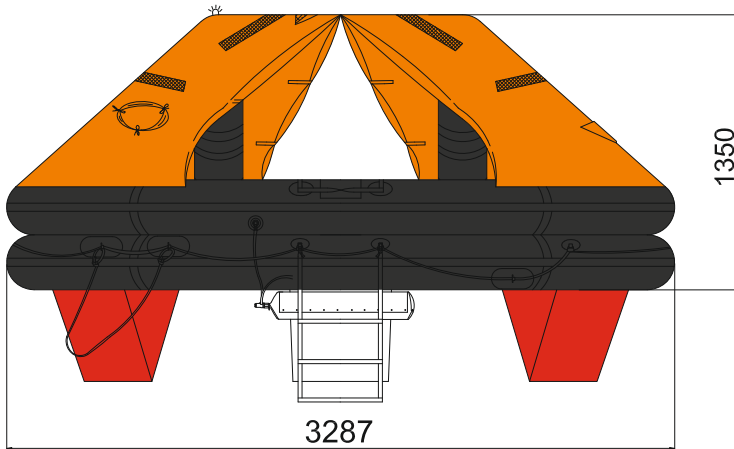

# 10 MAN THROW OVER BOARD SELF RIGHTING LIFERAFT ROUND CONTAINER SOLAS A & B PACK

10 MAN	A PACK			B PACK		
Container	N13			N12		
Dimensions	X: 1275 mm X: 4' 2,2"	Y: 610 mm Y: 2' 0,02"	Z: 590 mm Z: 1' 11,23"	X: 1160 mm X: 3' 9,67"	Y: 560 mm Y: 1' 10,05"	Z: 513 mm Z: 1' 8,2"
Liferaft Net Weight	98 kg / 217 pounds			73 kg / 161 pounds		
Max. height storage	25 m / 83'			25 m / 83'		
Painter line length	35 m / 115'					
Inflation Cylinder	1 x 10 liter					
 <b>Crate</b>	X: 1355 mm X: 4' 5,35"	Y: 650 mm Y: 2' 1,6"	Z: 740 mm Z: 2' 5,14"	X: 1240 mm X: 4' 0,82"	Y: 620 mm Y: 2' 0,41"	Z: 700 mm Z: 2' 3,56"
	116 kg / 256 pounds			86 kg / 190 pounds		
	0,652 m3 / 23,02 cubic foot			0,539 m3 / 19,01 cubic foot		
<b>Towing force</b>	<b>2 knots</b>			<b>3 knots</b>		
Without sea anchor	51 daN			87 daN		
With sea anchor	98 daN			172 daN		

**Approvals:**

**EC (MED) – BV**

10 TO SR 20022017 KLT.doc

Issue: 6

Date: 20/02/2017

Dimensions and weight +/- 5%  
SURVITEC SAS reserves the right to change specification without notice.  
For installation, add minimum +10mm for clearance to dimensions of the container.