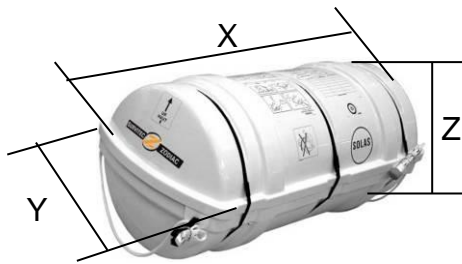

# 10 MAN THROW OVER BOARD SELF RIGHTING LIFERAFT ROUND CONTAINER SOLAS A & B PACK

10 MAN	A PACK			B PACK		
Container	N13			N12		
Dimensions	X: 1275 mm X: 4' 2,2"	Y: 610 mm Y: 2' 0,02"	Z: 590 mm Z: 1' 11,23"	X: 1160 mm X: 3' 9,67"	Y: 560 mm Y: 1' 10,05"	Z: 513 mm Z: 1' 8,2"
Liferaft Net Weight	98 kg / 217 pounds			73 kg / 161 pounds		
Max. height storage	25 m / 83'			25 m / 83'		
Painter line length	35 m / 115'					
Inflation Cylinder	1 x 10 liter					
 <b>Crate</b>	X: 1355 mm X: 4' 5,35"	Y: 650 mm Y: 2' 1,6"	Z: 740 mm Z: 2' 5,14"	X: 1240 mm X: 4' 0,82"	Y: 620 mm Y: 2' 0,41"	Z: 700 mm Z: 2' 3,56"
	116 kg / 256 pounds			86 kg / 190 pounds		
	0,652 m3 / 23,02 cubic foot			0,539 m3 / 19,01 cubic foot		
<b>Towing force</b>	<b>2 knots</b>			<b>3 knots</b>		
Without sea anchor	51 daN			87 daN		
With sea anchor	98 daN			172 daN		

**Approvals:**

**EC (MED) – BV**

10 TO SR 20022017 KLT.doc

Issue: 6

Date: 20/02/2017

Dimensions and weight +/- 5%  
SURVITEC SAS reserves the right to change specification without notice.  
For installation, add minimum +10mm for clearance to dimensions of the container.