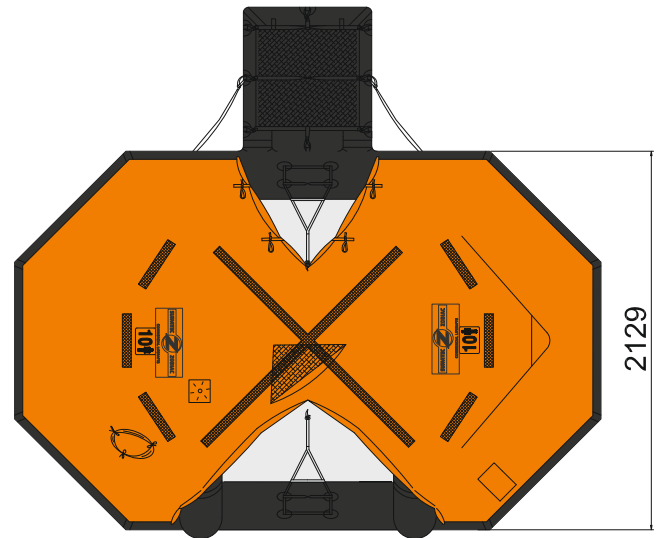

# 10 MAN THROW OVER BOARD SELF RIGHTING LIFERAFT ROUND CONTAINER SOLAS A & B PACK

10 MAN	A PACK			B PACK		
Container	N13			N12		
Dimensions	X: 1275 mm X: 4' 2,2"	Y: 610 mm Y: 2' 0,02"	Z: 590 mm Z: 1' 11,23"	X: 1160 mm X: 3' 9,67"	Y: 560 mm Y: 1' 10,05"	Z: 513 mm Z: 1' 8,2"
Liferaft Net Weight	98 kg / 217 pounds			73 kg / 161 pounds		
Max. height storage	25 m / 83'			25 m / 83'		
Painter line length	35 m / 115'					
Inflation Cylinder	1 x 10 liter					
 <b>Crate</b>	X: 1355 mm X: 4' 5,35"	Y: 650 mm Y: 2' 1,6"	Z: 740 mm Z: 2' 5,14"	X: 1240 mm X: 4' 0,82"	Y: 620 mm Y: 2' 0,41"	Z: 700 mm Z: 2' 3,56"
	116 kg / 256 pounds			86 kg / 190 pounds		
	0,652 m3 / 23,02 cubic foot			0,539 m3 / 19,01 cubic foot		
<b>Towing force</b>	<b>2 knots</b>			<b>3 knots</b>		
Without sea anchor	51 daN			87 daN		
With sea anchor	98 daN			172 daN		

**Approvals:**

**EC (MED) – BV**

10 TO SR 20022017 KLT.doc

Issue: 6

Date: 20/02/2017

Dimensions and weight +/- 5%  
SURVITEC SAS reserves the right to change specification without notice.  
For installation, add minimum +10mm for clearance to dimensions of the container.