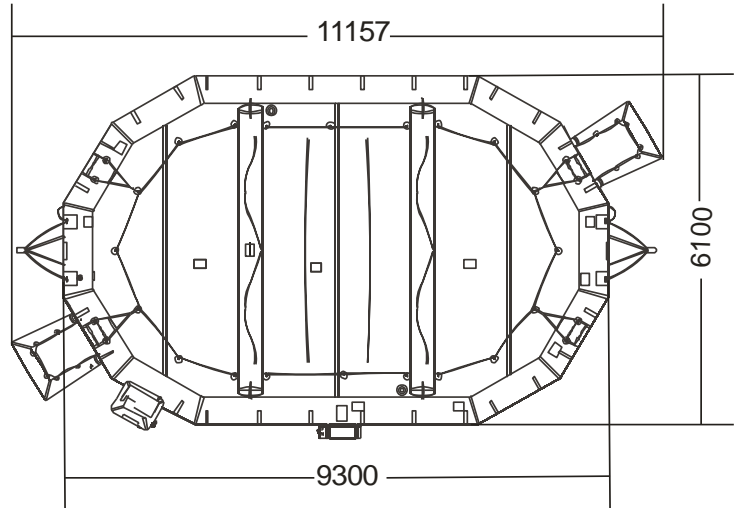

IBA 100 MAN VENTURI OPEN REVERSIBLE INFLATABLE LIFERAFT ROUND CONTAINER

100 MAN V			
Container	N16		
Dimensions	X: 1450 mm	Y: 800 mm	Z: 740 mm
	X: 4' 9,09"	Y: 2' 7,5"	Z: 2' 5,14"
Liferaft Net Weight	205 kg / 452 pounds		
Max. height stowage	20 m / 66'		
Painter line length	20 m / 66'		
Inflation Cylinder	2 x 15 liter + 1 x 2,83 liter		

 Crate	X: 1525 mm	Y: 845 mm	Z: 880 mm
	X: 5' 0,04"	Y: 2' 9,27"	Z: 2' 10,65"
	229 kg / 505 pounds		
1,134 m ³ / 40,05 cubic foot			

Towing force	2 knots	3 knots
Without sea anchor	196 daN	315 daN
With sea anchor	232 daN	420 daN

Approvals:	USCG
-------------------	-------------

IBA 100 V cont rond 21022017 KLT.doc	Issue: 4	Date: 21/02/2017
--------------------------------------	----------	------------------

Dimensions and weight +/- 5%
 SURVITEC SAS reserves the right to change specification without notice.
 For installation, add minimum +10mm for clearance to dimensions of the container.